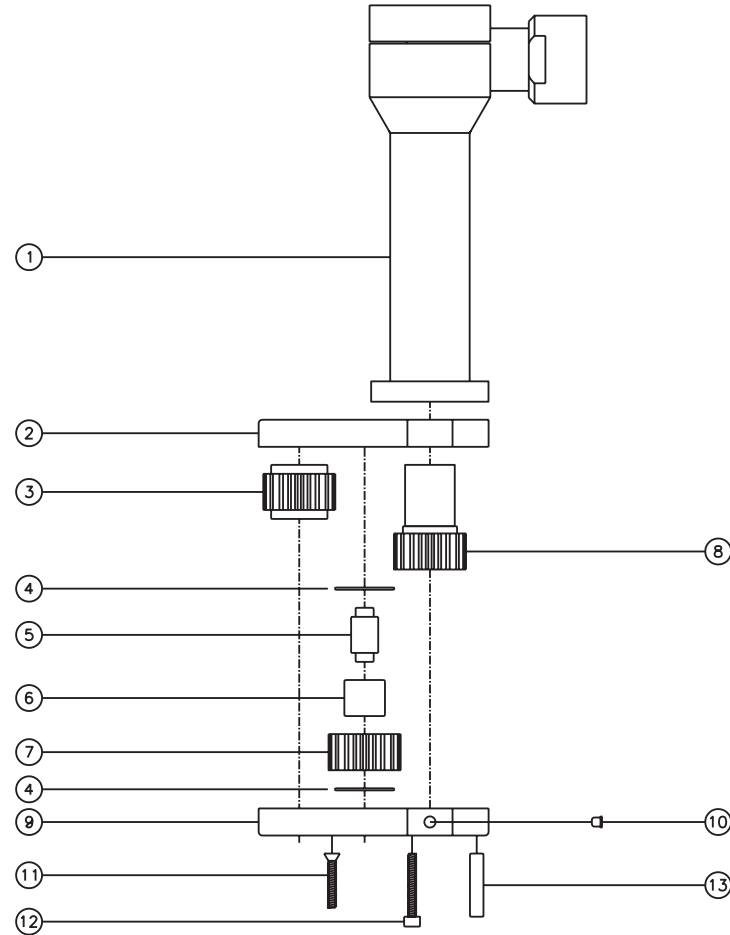

D & D PRODUCTION INC.®

ASSEMBLY NO. 242418A

HEAD NO. 1363

CROWFOOT ASS'Y
Rev. A
05-13-05

2500 WILLIAMS DRIVE • WATERFORD, MI • 48328

PHONE : (248) 334-2112 • FAX : (248) 334-0062

SIDE VIEW

TOP VIEW

GEAR ASSEMBLY

PARTS BLOWOUT

ITEM	DESCRIPTION	PART NO.	ITEM	DESCRIPTION	PART NO.	ITEM	DESCRIPTION	PART NO.
1	Offset Coupling	OC-26128B-B1	11	Screw #1 (2)	S-612			
2	Gear Housing (Top)	242418A-H	12	Screw #2 (4)	S-614SH			
3	Socket Gear	201824-XX	13	Dowel Pin (3)	DP-1214			
4	Thrust Race (2)	TRA-411						
5	Idler Pin	IP-6824						
6	Needle Bearing	B-68						
7	Idler Gear	201816						
8	Drive Gear	201846-38SD						
9	Gear Housing (Bottom)	242418A-P						
10	Grease Fitting	1877						