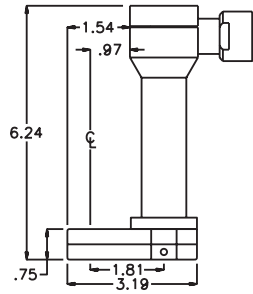

D & D PRODUCTION INC.®

ASSEMBLY NO. 242418A

HEAD NO. 1363

CROWFOOT ASS'Y
Rev. A
05-13-05

2500 WILLIAMS DRIVE • WATERFORD, MI • 48328

PHONE : (248) 334-2112 • FAX : (248) 334-0062

SIDE VIEW

TOP VIEW

GEAR ASSEMBLY

PARTS BLOWOUT

ITEM	DESCRIPTION	PART NO.	ITEM	DESCRIPTION	PART NO.	ITEM	DESCRIPTION	PART NO.
1	Offset Coupling	OC-26128B-B1	11	Screw #1 (2)	S-612			
2	Gear Housing (Top)	242418A-H	12	Screw #2 (4)	S-614SH			
3	Socket Gear	201824-XX	13	Dowel Pin (3)	DP-1214			
4	Thrust Race (2)	TRA-411						
5	Idler Pin	IP-6824						
6	Needle Bearing	B-68						
7	Idler Gear	201816						
8	Drive Gear	201846-38SD						
9	Gear Housing (Bottom)	242418A-P						
10	Grease Fitting	1877						