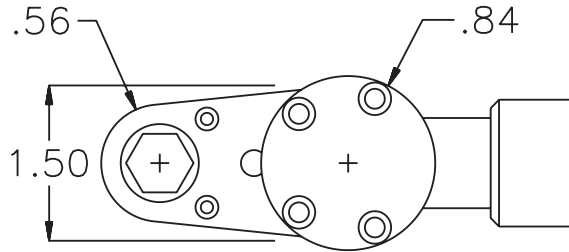

GEAR ASSEMBLY

PARTS BLOWOUT

ITEM	DESCRIPTION	PART NO.	ITEM	DESCRIPTION	PART NO.	ITEM	DESCRIPTION	PART NO.
1	Offset Coupling	OC-26128B-B1	11	Screw #1 (2)	S-612			
2	Gear Housing (Top)	242418A-H	12	Screw #2 (4)	S-614SH			
3	Socket Gear	201824-XX	13	Dowel Pin (3)	DP-1214			
4	Thrust Race (2)	TRA-411						
5	Idler Pin	IP-6824						
6	Needle Bearing	B-68						
7	Idler Gear	201816						
8	Drive Gear	201846-38SD						
9	Gear Housing (Bottom)	242418A-P						
10	Grease Fitting	1877						