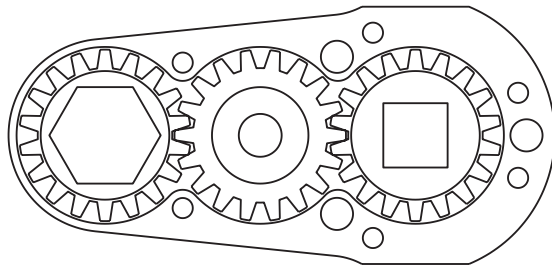

D & D PRODUCTION INC.®

ASSEMBLY NO. 242418A

HEAD NO. 1363

CROWFOOT ASS'Y
Rev. A
05-13-05

2500 WILLIAMS DRIVE • WATERFORD, MI • 48328

PHONE : (248) 334-2112 • FAX : (248) 334-0062

SIDE VIEW

TOP VIEW

GEAR ASSEMBLY

PARTS BLOWOUT

ITEM	DESCRIPTION	PART NO.	ITEM	DESCRIPTION	PART NO.	ITEM	DESCRIPTION	PART NO.
1	Offset Coupling	OC-26128B-B1	11	Screw #1 (2)	S-612			
2	Gear Housing (Top)	242418A-H	12	Screw #2 (4)	S-614SH			
3	Socket Gear	201824-XX	13	Dowel Pin (3)	DP-1214			
4	Thrust Race (2)	TRA-411						
5	Idler Pin	IP-6824						
6	Needle Bearing	B-68						
7	Idler Gear	201816						
8	Drive Gear	201846-38SD						
9	Gear Housing (Bottom)	242418A-P						
10	Grease Fitting	1877						