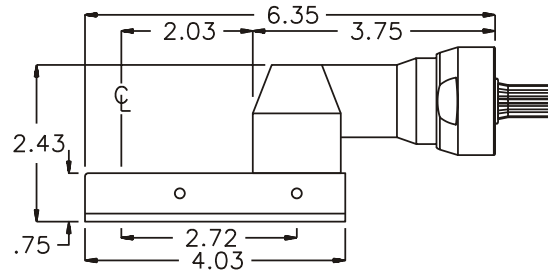

D & D PRODUCTION INC.

ASSEMBLY NO. 242418-2

HEAD NO. 2350

CROWFOOT ASS'Y
Rev. F
02-16-93

2500 WILLIAMS DRIVE • WATERFORD, MI • 48328

PHONE : (248) 334-2112 • FAX : (248) 334-0062

SIDE VIEW

TOP VIEW