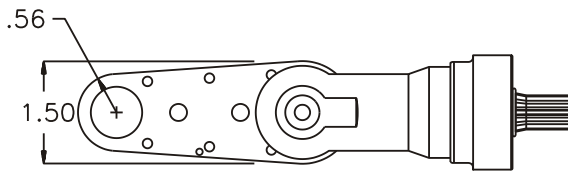

GEAR ASSEMBLY

PARTS BLOWOUT

ITEM	DESCRIPTION	PART NO.	ITEM	DESCRIPTION	PART NO.	ITEM	DESCRIPTION	PART NO.
1	Angle Head	32	11	Bottom Plate	242418-2-P			
2	Gear Housing	242418-2-H	12	Screw (8)	S-612			
3	Socket Gear	201824-XX	13	Roll Pin (2)	RP-608			
4	Thrust Race (4)	TRA-411						
5	Idler Pin (2)	IP-6824						
6	Needle Bearing (2)	B-68						
7	Idler Gear (2)	201816						
8	Grease Fitting (2)	1877						
9	Drive Gear	201816-S						
10	Snap Ring	5100-50						