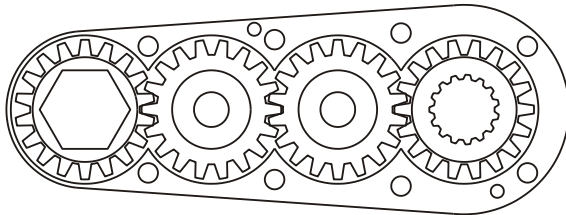

D & D PRODUCTION INC.

ASSEMBLY NO. 242418-2

HEAD NO. 2350

CROWFOOT ASS'Y
Rev. F
02-16-93

2500 WILLIAMS DRIVE • WATERFORD, MI • 48328

PHONE : (248) 334-2112 • FAX : (248) 334-0062

SIDE VIEW

TOP VIEW

GEAR ASSEMBLY

PARTS BLOWOUT

ITEM	DESCRIPTION	PART NO.	ITEM	DESCRIPTION	PART NO.	ITEM	DESCRIPTION	PART NO.
1	Angle Head	32	11	Bottom Plate	242418-2-P			
2	Gear Housing	242418-2-H	12	Screw (8)	S-612			
3	Socket Gear	201824-XX	13	Roll Pin (2)	RP-608			
4	Thrust Race (4)	TRA-411						
5	Idler Pin (2)	IP-6824						
6	Needle Bearing (2)	B-68						
7	Idler Gear (2)	201816						
8	Grease Fitting (2)	1877						
9	Drive Gear	201816-S						
10	Snap Ring	5100-50						