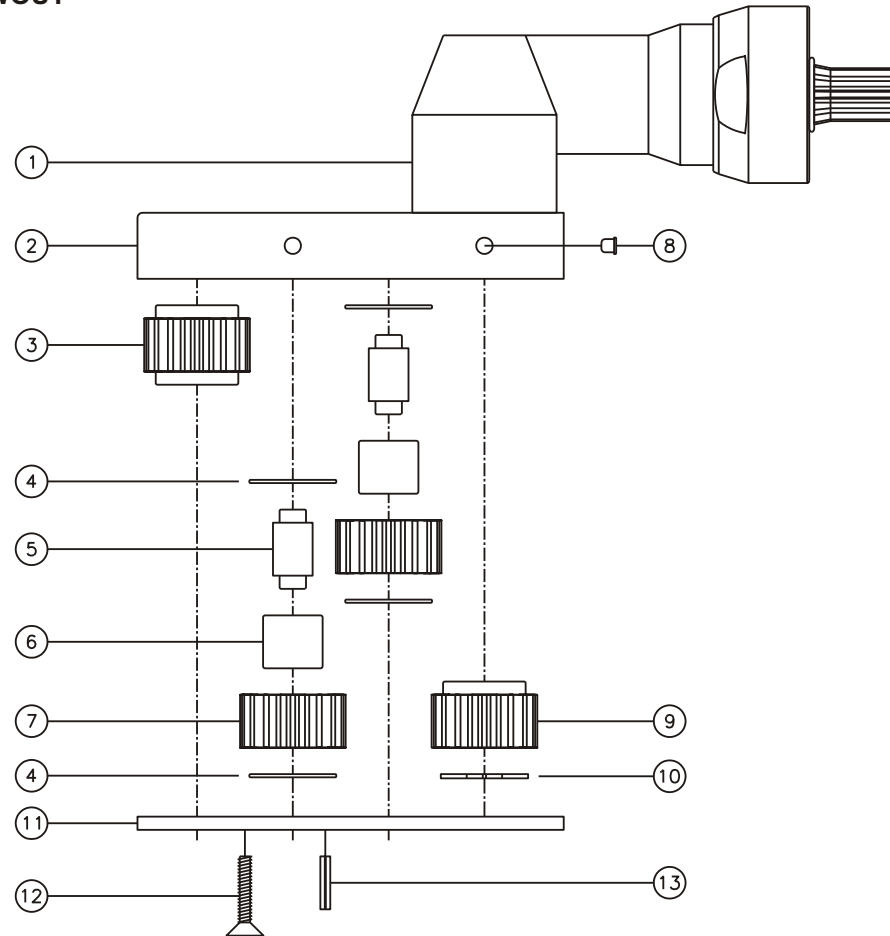

D & D PRODUCTION INC.

ASSEMBLY NO. 242418-2

HEAD NO. 2350

CROWFOOT ASS'Y
Rev. F
02-16-93

2500 WILLIAMS DRIVE • WATERFORD, MI • 48328

PHONE : (248) 334-2112 • FAX : (248) 334-0062

SIDE VIEW

TOP VIEW

GEAR ASSEMBLY

PARTS BLOWOUT

ITEM	DESCRIPTION	PART NO.	ITEM	DESCRIPTION	PART NO.	ITEM	DESCRIPTION	PART NO.
1	Angle Head	32	11	Bottom Plate	242418-2-P			
2	Gear Housing	242418-2-H	12	Screw (8)	S-612			
3	Socket Gear	201824-XX	13	Roll Pin (2)	RP-608			
4	Thrust Race (4)	TRA-411						
5	Idler Pin (2)	IP-6824						
6	Needle Bearing (2)	B-68						
7	Idler Gear (2)	201816						
8	Grease Fitting (2)	1877						
9	Drive Gear	201816-S						
10	Snap Ring	5100-50						