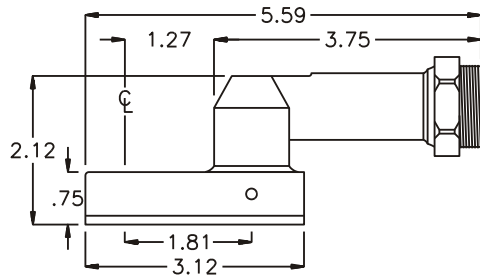

D & D PRODUCTION INC.

ASSEMBLY NO. 242418

HEAD NO. 1352

CROWFOOT ASS'Y
Rev. A
07-31-93

2500 WILLIAMS DRIVE • WATERFORD, MI • 48328

PHONE : (248) 334-2112 • FAX : (248) 334-0062

SIDE VIEW