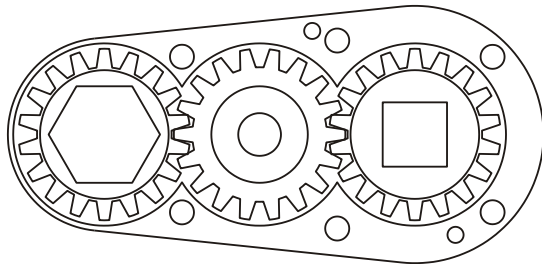

### SIDE VIEW

### TOP VIEW

### PARTS BLOWOUT

ITEM	DESCRIPTION	PART NO.	ITEM	DESCRIPTION	PART NO.	ITEM	DESCRIPTION	PART NO.
1	Angle Head	A/C 36	11	Bottom Plate	242418-P			
2	Gear Housing	242418-H	12	Screw (6)	S-612			
3	Socket Gear	201824-XX	13	Roll Pin (2)	RP-608			
4	Thrust Race (2)	TRA-411						
5	Idler Pin	IP-6824						
6	Needle Bearing	B-68						
7	Idler Gear	201816						
8	Grease Fitting	1877						
9	Drive Gear	201816-SD						
10	Snap Ring	5100-50						