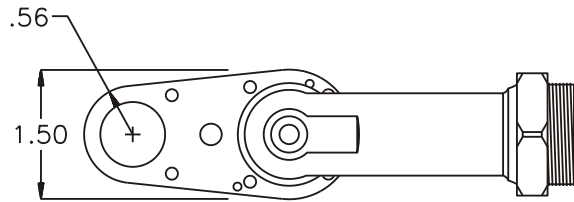

D & D PRODUCTION INC.

ASSEMBLY NO. 242418

HEAD NO. 1352

CROWFOOT ASS'Y
Rev. A
07-31-93

2500 WILLIAMS DRIVE • WATERFORD, MI • 48328

PHONE : (248) 334-2112 • FAX : (248) 334-0062

SIDE VIEW

TOP VIEW

GEAR ASSEMBLY

PARTS BLOWOUT

ITEM	DESCRIPTION	PART NO.	ITEM	DESCRIPTION	PART NO.	ITEM	DESCRIPTION	PART NO.
1	Angle Head	A/C 36	11	Bottom Plate	242418-P			
2	Gear Housing	242418-H	12	Screw (6)	S-612			
3	Socket Gear	201824-XX	13	Roll Pin (2)	RP-608			
4	Thrust Race (2)	TRA-411						
5	Idler Pin	IP-6824						
6	Needle Bearing	B-68						
7	Idler Gear	201816						
8	Grease Fitting	1877						
9	Drive Gear	201816-SD						
10	Snap Ring	5100-50