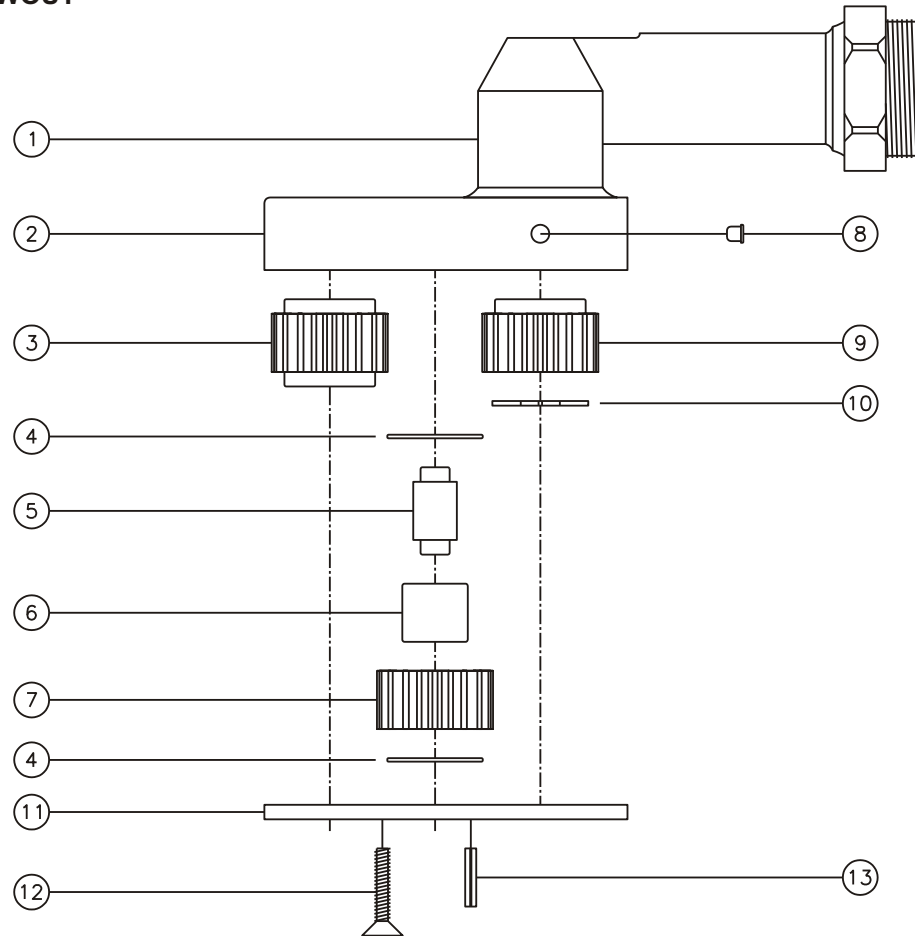

### SIDE VIEW

### TOP VIEW

### PARTS BLOWOUT

ITEM	DESCRIPTION	PART NO.	ITEM	DESCRIPTION	PART NO.	ITEM	DESCRIPTION	PART NO.
1	Angle Head	A/C 36	11	Bottom Plate	242418-P			
2	Gear Housing	242418-H	12	Screw (6)	S-612			
3	Socket Gear	201824-XX	13	Roll Pin (2)	RP-608			
4	Thrust Race (2)	TRA-411						
5	Idler Pin	IP-6824						
6	Needle Bearing	B-68						
7	Idler Gear	201816						
8	Grease Fitting	1877						
9	Drive Gear	201816-SD						
10	Snap Ring	5100-50						