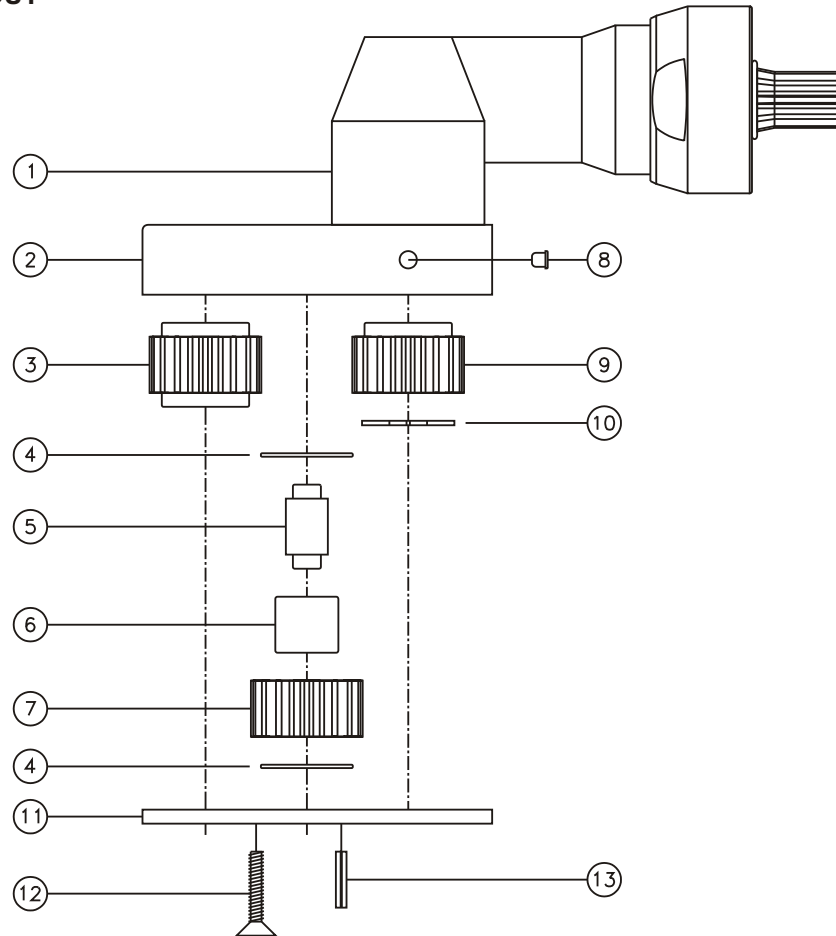

D & D PRODUCTION INC.

ASSEMBLY NO. 242418

HEAD NO. 1350

CROWFOOT ASS'Y
Rev. F
02-16-93

2500 WILLIAMS DRIVE • WATERFORD, MI • 48328

PHONE : (248) 334-2112 • FAX : (248) 334-0062

SIDE VIEW

TOP VIEW

GEAR ASSEMBLY

PARTS BLOWOUT

ITEM	DESCRIPTION	PART NO.	ITEM	DESCRIPTION	PART NO.	ITEM	DESCRIPTION	PART NO.
1	Angle Head	32	11	Bottom Plate	242418-P			
2	Gear Housing	242418-H	12	Screw (6)	S-612			
3	Socket Gear	201824-XX	13	Roll Pin (2)	RP-608			
4	Thrust Race (2)	TRA-411						
5	Idler Pin	IP-6824						
6	Needle Bearing	B-68						
7	Idler Gear	201816						
8	Grease Fitting	1877						
9	Drive Gear	201816-S						
10	Snap Ring	5100-50						