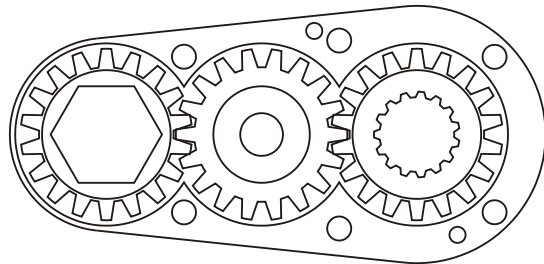

D & D PRODUCTION INC.

ASSEMBLY NO. 242418

HEAD NO. 1350

CROWFOOT ASS'Y
Rev. F
02-16-93

2500 WILLIAMS DRIVE • WATERFORD, MI • 48328

PHONE : (248) 334-2112 • FAX : (248) 334-0062

SIDE VIEW

TOP VIEW

GEAR ASSEMBLY

PARTS BLOWOUT

ITEM	DESCRIPTION	PART NO.	ITEM	DESCRIPTION	PART NO.	ITEM	DESCRIPTION	PART NO.
1	Angle Head	32	11	Bottom Plate	242418-P			
2	Gear Housing	242418-H	12	Screw (6)	S-612			
3	Socket Gear	201824-XX	13	Roll Pin (2)	RP-608			
4	Thrust Race (2)	TRA-411						
5	Idler Pin	IP-6824						
6	Needle Bearing	B-68						
7	Idler Gear	201816						
8	Grease Fitting	1877						
9	Drive Gear	201816-S						
10	Snap Ring	5100-50						