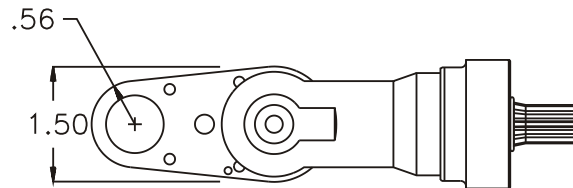

GEAR ASSEMBLY

PARTS BLOWOUT

ITEM	DESCRIPTION	PART NO.	ITEM	DESCRIPTION	PART NO.	ITEM	DESCRIPTION	PART NO.
1	Angle Head	32	11	Bottom Plate	242418-P			
2	Gear Housing	242418-H	12	Screw (6)	S-612			
3	Socket Gear	201824-XX	13	Roll Pin (2)	RP-608			
4	Thrust Race (2)	TRA-411						
5	Idler Pin	IP-6824						
6	Needle Bearing	B-68						
7	Idler Gear	201816						
8	Grease Fitting	1877						
9	Drive Gear	201816-S						
10	Snap Ring	5100-50						