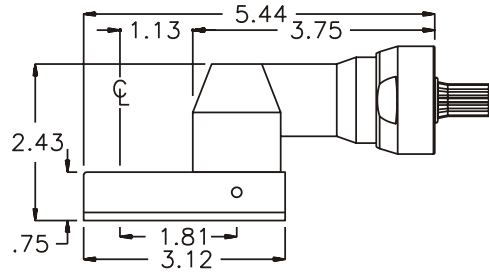

D & D PRODUCTION INC.

ASSEMBLY NO. 242418

HEAD NO. 1350

CROWFOOT ASS'Y
Rev. F
02-16-93

2500 WILLIAMS DRIVE • WATERFORD, MI • 48328

PHONE : (248) 334-2112 • FAX : (248) 334-0062

SIDE VIEW