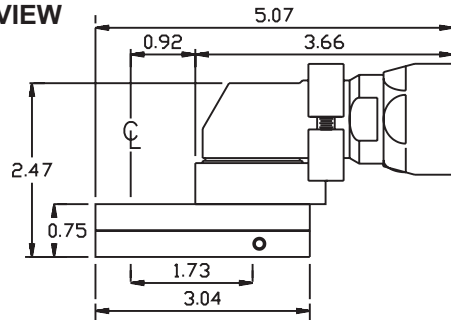

D & D PRODUCTION INC.®

ASSEMBLY NO. 242416B

HEAD NO. 1335

CROWFOOT ASS'Y
Rev. A
09-05-06

2500 WILLIAMS DRIVE • WATERFORD, MI • 48328

PHONE : (248) 334-2112 • FAX : (248) 334-0062

SIDE VIEW

TOP VIEW