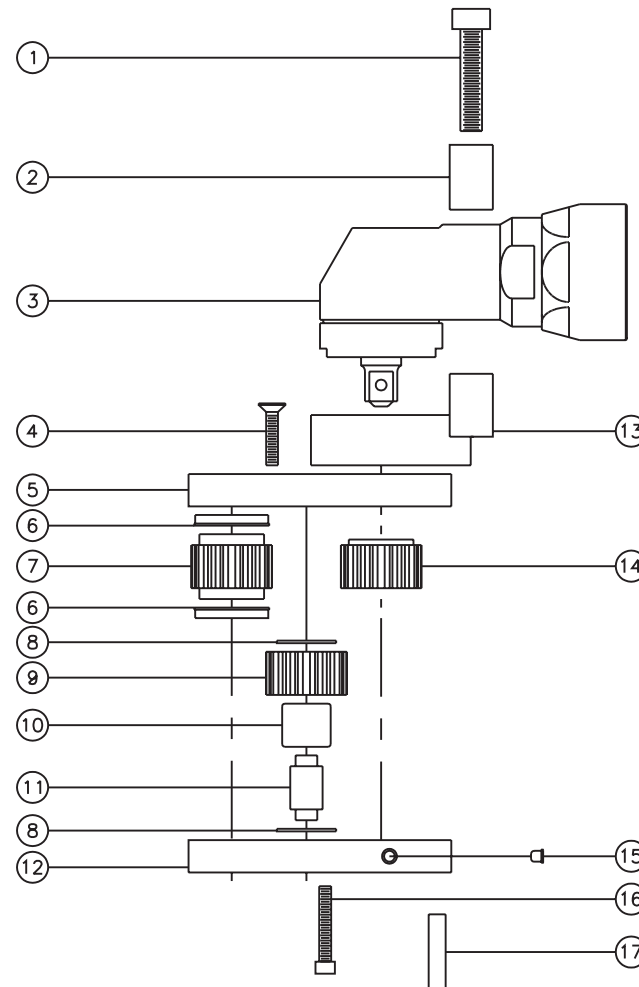

D & D PRODUCTION INC.®

ASSEMBLY NO. 242416B

HEAD NO. 1335

CROWFOOT ASS'Y
Rev. A
09-05-06

2500 WILLIAMS DRIVE • WATERFORD, MI • 48328

PHONE : (248) 334-2112 • FAX : (248) 334-0062

SIDE VIEW

TOP VIEW

GEAR ASSEMBLY

PARTS BLOWOUT

ITEM	DESCRIPTION	PART NO.	ITEM	DESCRIPTION	PART NO.	ITEM	DESCRIPTION	PART NO.
1	Screw #1 (2)	S-M6X30SH	11	Idler Pin	IP-6824	21		
2	Yoke	FA-2609-A040-C	12	Gear Housing (Bottom)	242416B-P	22		
3	Angle Head	DDK-AH040	13	Adapter	FA-2609-A040-B	23		
4	Screw #2 (2)	S-M4X18	14	Drive Gear	201718-38SD	24		
5	Gear Housing (Top)	242416B-H	15	Grease Fitting	1877	25		
6	Bushing (2)	A-4808	16	Screw #3 (4)	S-M4X25SH	26		
7	Socket Gear	201724-XX*	17	Dowel Pin (3)	DP-M5X22	27		
8	Thrust Race (2)	TRA-411	18			28		
9	Idler Gear	201716	19			29		
10	Needle Bearing	B-68	20			30		