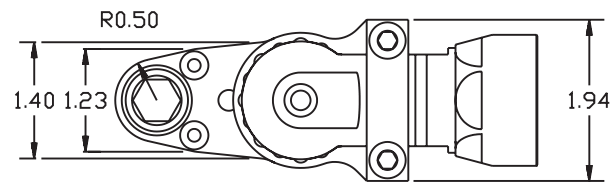

GEAR ASSEMBLY

PARTS BLOWOUT

ITEM	DESCRIPTION	PART NO.	ITEM	DESCRIPTION	PART NO.	ITEM	DESCRIPTION	PART NO.
1	Screw #1 (2)	S-M6X30SH	11	Idler Pin	IP-6824	21		
2	Yoke	FA-2609-A040-C	12	Gear Housing (Bottom)	242416B-P	22		
3	Angle Head	DDK-AH040	13	Adapter	FA-2609-A040-B	23		
4	Screw #2 (2)	S-M4X18	14	Drive Gear	201718-38SD	24		
5	Gear Housing (Top)	242416B-H	15	Grease Fitting	1877	25		
6	Bushing (2)	A-4808	16	Screw #3 (4)	S-M4X25SH	26		
7	Socket Gear	201724-XX*	17	Dowel Pin (3)	DP-M5X22	27		
8	Thrust Race (2)	TRA-411	18			28		
9	Idler Gear	201716	19			29		
10	Needle Bearing	B-68	20			30		