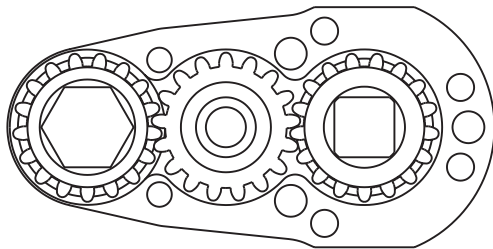

D & D PRODUCTION INC.®

ASSEMBLY NO. 242416B

HEAD NO. 1335

CROWFOOT ASS'Y
Rev. A
09-05-06

2500 WILLIAMS DRIVE • WATERFORD, MI • 48328

PHONE : (248) 334-2112 • FAX : (248) 334-0062

SIDE VIEW

TOP VIEW

GEAR ASSEMBLY

PARTS BLOWOUT

ITEM	DESCRIPTION	PART NO.	ITEM	DESCRIPTION	PART NO.	ITEM	DESCRIPTION	PART NO.
1	Screw #1 (2)	S-M6X30SH	11	Idler Pin	IP-6824	21		
2	Yoke	FA-2609-A040-C	12	Gear Housing (Bottom)	242416B-P	22		
3	Angle Head	DDK-AH040	13	Adapter	FA-2609-A040-B	23		
4	Screw #2 (2)	S-M4X18	14	Drive Gear	201718-38SD	24		
5	Gear Housing (Top)	242416B-H	15	Grease Fitting	1877	25		
6	Bushing (2)	A-4808	16	Screw #3 (4)	S-M4X25SH	26		
7	Socket Gear	201724-XX*	17	Dowel Pin (3)	DP-M5X22	27		
8	Thrust Race (2)	TRA-411	18			28		
9	Idler Gear	201716	19			29		
10	Needle Bearing	B-68	20			30		