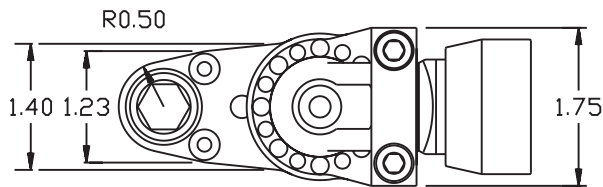

D & D PRODUCTION INC.®

ASSEMBLY NO. 242416B

HEAD NO. 1334

CROWFOOT ASS'Y
Rev. A
09-05-06

2500 WILLIAMS DRIVE • WATERFORD, MI • 48328

PHONE : (248) 334-2112 • FAX : (248) 334-0062

SIDE VIEW

TOP VIEW

GEAR ASSEMBLY

PARTS BLOWOUT

ITEM	DESCRIPTION	PART NO.	ITEM	DESCRIPTION	PART NO.	ITEM	DESCRIPTION	PART NO.
1	Screw #1 (2)	S-M6X25SH	11	Idler Pin	IP-6824	21		
2	Yoke	FA-2609C-M80-B	12	Gear Housing (Bottom)	242416B-P	22		
3	Angle Head	DDK-AH025	13	Adapter	FA-2609-M80-B	23		
4	Screw #2 (2)	S-M4X18	14	Drive Gear	201718-38SD	24		
5	Gear Housing (Top)	242416B-H	15	Grease Fitting	1877	25		
6	Bushing (2)	A-4808	16	Screw #3 (4)	S-M4X25SH	26		
7	Socket Gear	201724-XX*	17	Dowel Pin (3)	DP-M5X22	27		
8	Thrust Race (2)	TRA-411	18			28		
9	Idler Gear	201716	19			29		
10	Needle Bearing	B-68	20			30