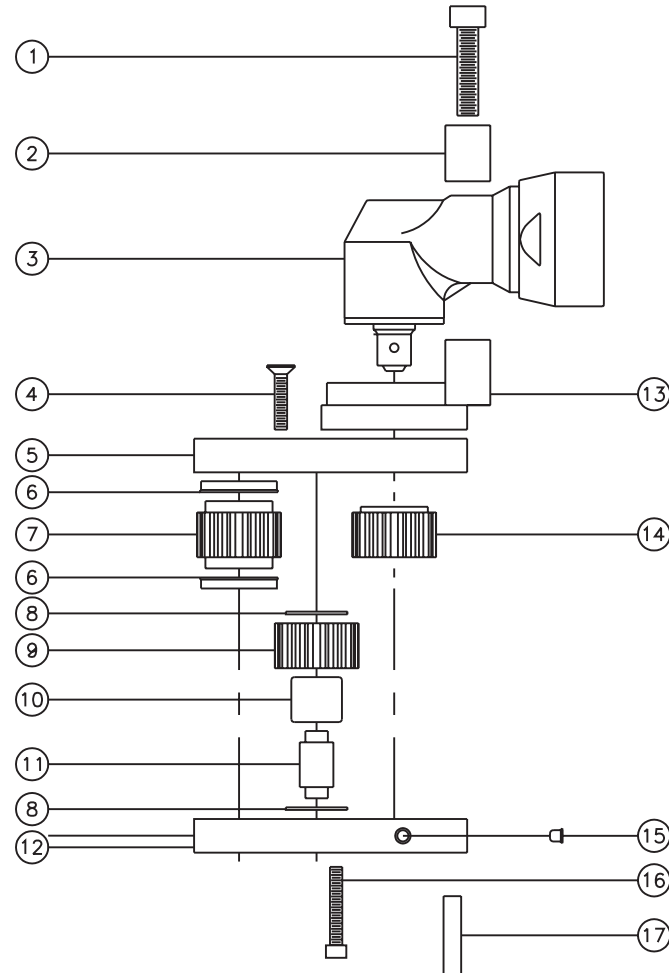

# ASSEMBLY NO. 242416B

### SIDE VIEW

### TOP VIEW

### PARTS BLOWOUT

ITEM	DESCRIPTION	PART NO.	ITEM	DESCRIPTION	PART NO.	ITEM	DESCRIPTION	PART NO.
1	Screw #1 (2)	S-M6X25SH	11	Idler Pin	IP-6824	21		
2	Yoke	FA-2609C-M80-B	12	Gear Housing (Bottom)	242416B-P	22		
3	Angle Head	DDK-AH025	13	Adapter	FA-2609-M80-B	23		
4	Screw #2 (2)	S-M4X18	14	Drive Gear	201718-38SD	24		
5	Gear Housing (Top)	242416B-H	15	Grease Fitting	1877	25		
6	Bushing (2)	A-4808	16	Screw #3 (4)	S-M4X25SH	26		
7	Socket Gear	201724-XX*	17	Dowel Pin (3)	DP-M5X22	27		
8	Thrust Race (2)	TRA-411	18			28		
9	Idler Gear	201716	19			29		
10	Needle Bearing	B-68	20			30		