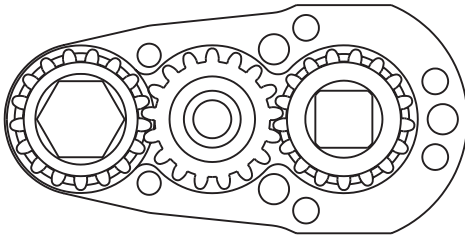

### SIDE VIEW

### TOP VIEW

### PARTS BLOWOUT

ITEM	DESCRIPTION	PART NO.	ITEM	DESCRIPTION	PART NO.	ITEM	DESCRIPTION	PART NO.
1	Screw #1 (2)	S-M6X25SH	11	Idler Pin	IP-6824	21		
2	Yoke	FA-2609C-M80-B	12	Gear Housing (Bottom)	242416B-P	22		
3	Angle Head	DDK-AH025	13	Adapter	FA-2609-M80-B	23		
4	Screw #2 (2)	S-M4X18	14	Drive Gear	201718-38SD	24		
5	Gear Housing (Top)	242416B-H	15	Grease Fitting	1877	25		
6	Bushing (2)	A-4808	16	Screw #3 (4)	S-M4X25SH	26		
7	Socket Gear	201724-XX*	17	Dowel Pin (3)	DP-M5X22	27		
8	Thrust Race (2)	TRA-411	18			28		
9	Idler Gear	201716	19			29		
10	Needle Bearing	B-68	20			30		