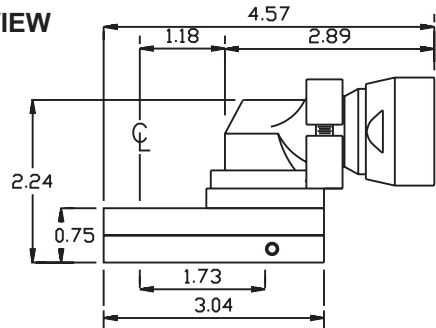

### SIDE VIEW

### PARTS BLOWOUT

ITEM	DESCRIPTION	PART NO.	ITEM	DESCRIPTION	PART NO.	ITEM	DESCRIPTION	PART NO.
1	Screw #1 (2)	S-M6X25SH	11	Idler Pin	IP-6824	21		
2	Yoke	FA-2609C-M80-B	12	Gear Housing (Bottom)	242416B-P	22		
3	Angle Head	DDK-AH025	13	Adapter	FA-2609-M80-B	23		
4	Screw #2 (2)	S-M4X18	14	Drive Gear	201718-38SD	24		
5	Gear Housing (Top)	242416B-H	15	Grease Fitting	1877	25		
6	Bushing (2)	A-4808	16	Screw #3 (4)	S-M4X25SH	26		
7	Socket Gear	201724-XX*	17	Dowel Pin (3)	DP-M5X22	27		
8	Thrust Race (2)	TRA-411	18			28		
9	Idler Gear	201716	19			29		
10	Needle Bearing	B-68	20			30		