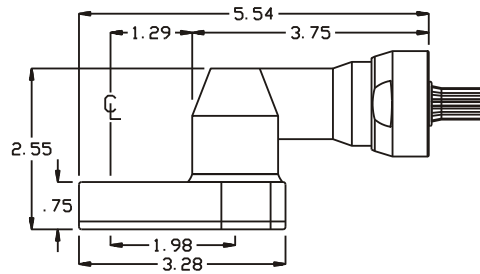

D & D PRODUCTION INC.

ASSEMBLY NO. 242416

HEAD NO. 1330

CROWFOOT ASS'Y
Rev. A
01-04-95

2500 WILLIAMS DRIVE • WATERFORD, MI • 48328

PHONE : (248) 334-2112 • FAX : (248) 334-0062

SIDE VIEW