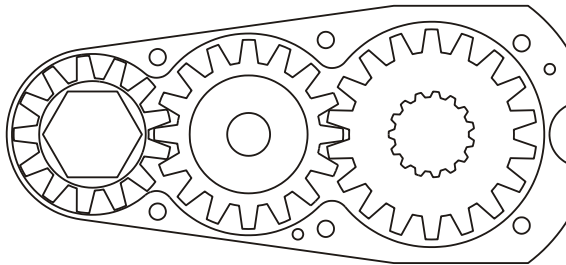

D & D PRODUCTION INC.

ASSEMBLY NO. 242416

HEAD NO. 1330

CROWFOOT ASS'Y
Rev. A
01-04-95

2500 WILLIAMS DRIVE • WATERFORD, MI • 48328

PHONE : (248) 334-2112 • FAX : (248) 334-0062

SIDE VIEW

TOP VIEW

GEAR ASSEMBLY

PARTS BLOWOUT

ITEM	DESCRIPTION	PART NO.	ITEM	DESCRIPTION	PART NO.	ITEM	DESCRIPTION	PART NO.
1	Angle Head	32	11	Bottom Plate	242416-P			
2	Gear Housing	242416-H	12	Screw (6)	S-412			
3	Socket Gear	161324-XX	13	Roll Pin (2)	RP-406			
4	Thrust Race (2)	TRA-613						
5	Idler Pin	IP-6824						
6	Needle Bearing	B-68						
7	Idler Gear	161616						
8	Drive Gear	161816-S						
9	Snap Ring	5100-50						
10	Grease Fitting	1877						