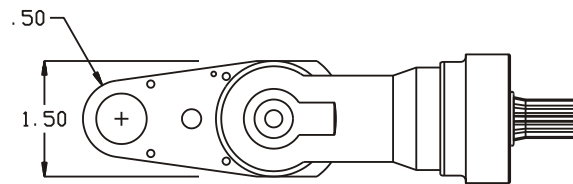

GEAR ASSEMBLY

PARTS BLOWOUT

ITEM	DESCRIPTION	PART NO.	ITEM	DESCRIPTION	PART NO.	ITEM	DESCRIPTION	PART NO.
1	Angle Head	32	11	Bottom Plate	242416-P			
2	Gear Housing	242416-H	12	Screw (6)	S-412			
3	Socket Gear	161324-XX	13	Roll Pin (2)	RP-406			
4	Thrust Race (2)	TRA-613						
5	Idler Pin	IP-6824						
6	Needle Bearing	B-68						
7	Idler Gear	161616						
8	Drive Gear	161816-S						
9	Snap Ring	5100-50						
10	Grease Fitting	1877						