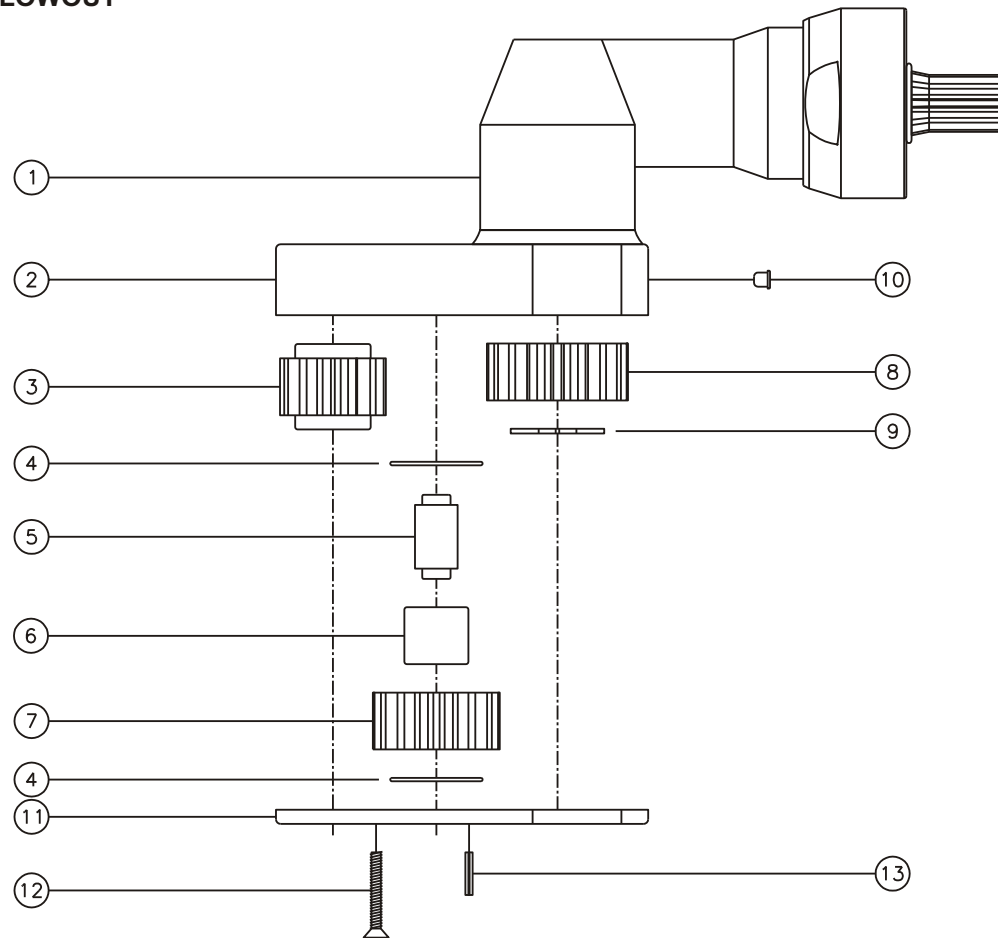

GEAR ASSEMBLY

PARTS BLOWOUT

ITEM	DESCRIPTION	PART NO.	ITEM	DESCRIPTION	PART NO.	ITEM	DESCRIPTION	PART NO.
1	Angle Head	32	11	Bottom Plate	242416-P			
2	Gear Housing	242416-H	12	Screw (6)	S-412			
3	Socket Gear	161324-XX	13	Roll Pin (2)	RP-406			
4	Thrust Race (2)	TRA-613						
5	Idler Pin	IP-6824						
6	Needle Bearing	B-68						
7	Idler Gear	161616						
8	Drive Gear	161816-S						
9	Snap Ring	5100-50						
10	Grease Fitting	1877						