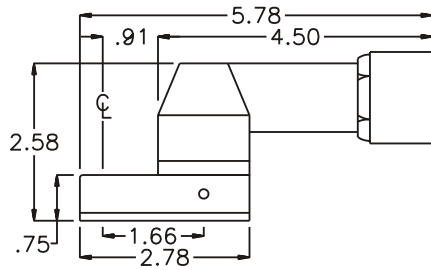

D & D PRODUCTION INC.

ASSEMBLY NO. 242412

HEAD NO. 1302

CROWFOOT ASS'Y
Rev. A
04-21-01

2500 WILLIAMS DRIVE • WATERFORD, MI • 48328

PHONE : (248) 334-2112 • FAX : (248) 334-0062

SIDE VIEW

TOP VIEW