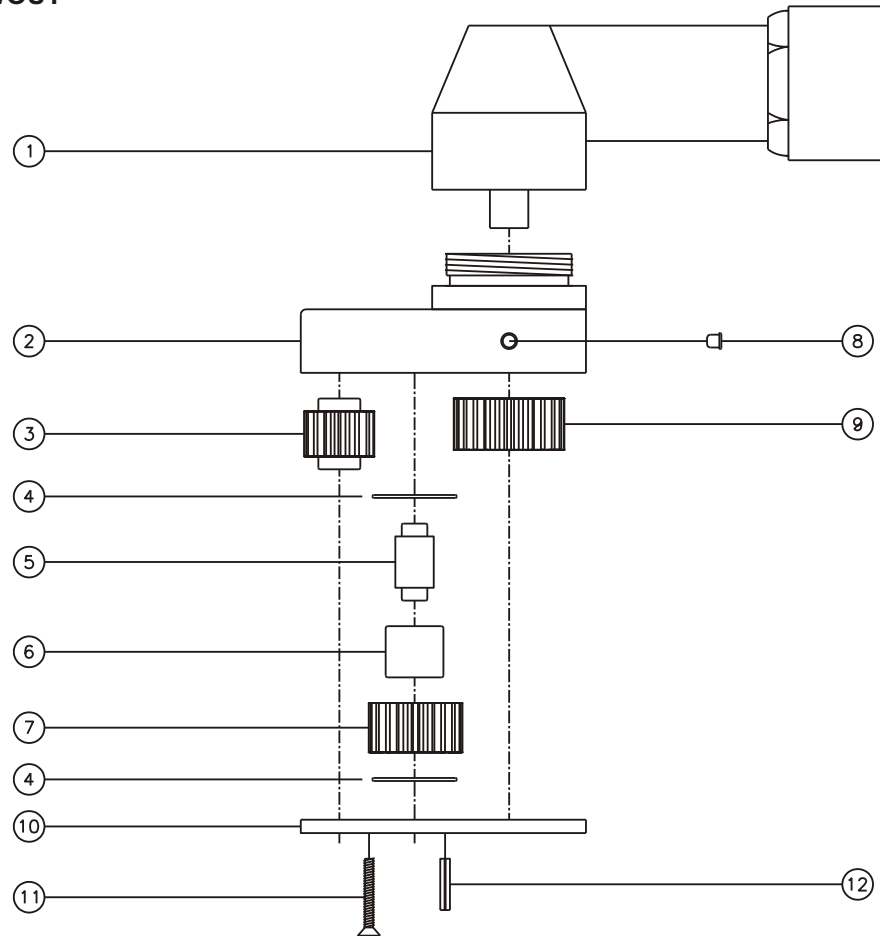

D & D PRODUCTION INC.

ASSEMBLY NO. 242412

HEAD NO. 1302

CROWFOOT ASS'Y
Rev. A
04-21-01

2500 WILLIAMS DRIVE • WATERFORD, MI • 48328

PHONE : (248) 334-2112 • FAX : (248) 334-0062

SIDE VIEW

TOP VIEW

GEAR ASSEMBLY

PARTS BLOWOUT

ITEM	DESCRIPTION	PART NO.	ITEM	DESCRIPTION	PART NO.	ITEM	DESCRIPTION	PART NO.
1	Angle Head	AM3	11	Screw (6)	S-412			
2	Gear Housing	242412-H	12	Roll Pin (2)	RP-608			
3	Socket Gear	241524-XX						
4	Thrust Race (2)	TRA-411						
5	Idler Pin	IP-6824						
6	Needle Bearing	B-68						
7	Idler Gear	242016						
8	Grease Fitting	1877						
9	Drive Gear	242416-SD						
10	Bottom Plate	242412-P						