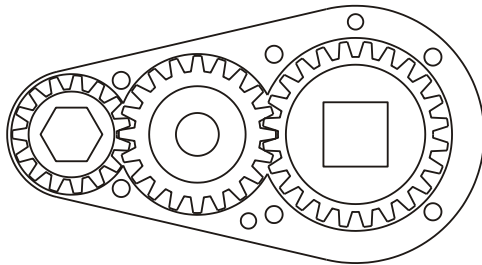

D & D PRODUCTION INC.

ASSEMBLY NO. 242412

HEAD NO. 1302

CROWFOOT ASS'Y
Rev. A
04-21-01

2500 WILLIAMS DRIVE • WATERFORD, MI • 48328

PHONE : (248) 334-2112 • FAX : (248) 334-0062

SIDE VIEW

TOP VIEW

GEAR ASSEMBLY

PARTS BLOWOUT

ITEM	DESCRIPTION	PART NO.	ITEM	DESCRIPTION	PART NO.	ITEM	DESCRIPTION	PART NO.
1	Angle Head	AM3	11	Screw (6)	S-412			
2	Gear Housing	242412-H	12	Roll Pin (2)	RP-608			
3	Socket Gear	241524-XX						
4	Thrust Race (2)	TRA-411						
5	Idler Pin	IP-6824						
6	Needle Bearing	B-68						
7	Idler Gear	242016						
8	Grease Fitting	1877						
9	Drive Gear	242416-SD						
10	Bottom Plate	242412-P						