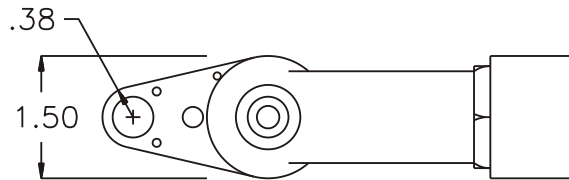

GEAR ASSEMBLY

PARTS BLOWOUT

ITEM	DESCRIPTION	PART NO.	ITEM	DESCRIPTION	PART NO.	ITEM	DESCRIPTION	PART NO.
1	Angle Head	AM3	11	Screw (6)	S-412			
2	Gear Housing	242412-H	12	Roll Pin (2)	RP-608			
3	Socket Gear	241524-XX						
4	Thrust Race (2)	TRA-411						
5	Idler Pin	IP-6824						
6	Needle Bearing	B-68						
7	Idler Gear	242016						
8	Grease Fitting	1877						
9	Drive Gear	242416-SD						
10	Bottom Plate	242412-P						