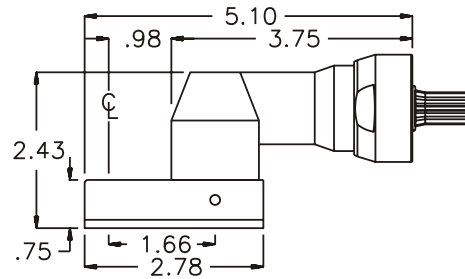

D & D PRODUCTION INC.

ASSEMBLY NO. 242412

HEAD NO. 1300

CROWFOOT ASS'Y
Rev. E
01-19-93

2500 WILLIAMS DRIVE • WATERFORD, MI • 48328

PHONE : (248) 334-2112 • FAX : (248) 334-0062

SIDE VIEW

TOP VIEW