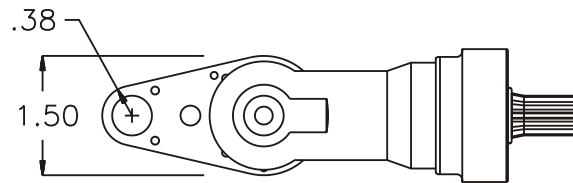

GEAR ASSEMBLY

PARTS BLOWOUT

ITEM	DESCRIPTION	PART NO.	ITEM	DESCRIPTION	PART NO.	ITEM	DESCRIPTION	PART NO.
1	Angle Head	32	11	Bottom Plate	242412-P			
2	Gear Housing	242412-H	12	Screw (6)	S-412			
3	Socket Gear	241524-XX	13	Roll Pin (2)	RP-608			
4	Thrust Race (2)	TRA-411						
5	Idler Pin	IP-6824						
6	Needle Bearing	B-68						
7	Idler Gear	242016						
8	Grease Fitting	1877						
9	Drive Gear	242416-S						
10	Snap Ring	5100-50						