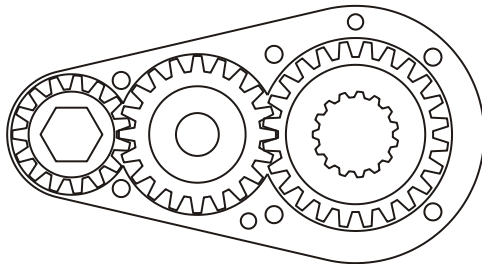

D & D PRODUCTION INC.

ASSEMBLY NO. 242412

HEAD NO. 1300

CROWFOOT ASS'Y
Rev. E
01-19-93

2500 WILLIAMS DRIVE • WATERFORD, MI • 48328

PHONE : (248) 334-2112 • FAX : (248) 334-0062

SIDE VIEW

TOP VIEW

GEAR ASSEMBLY

PARTS BLOWOUT

ITEM	DESCRIPTION	PART NO.	ITEM	DESCRIPTION	PART NO.	ITEM	DESCRIPTION	PART NO.
1	Angle Head	32	11	Bottom Plate	242412-P			
2	Gear Housing	242412-H	12	Screw (6)	S-412			
3	Socket Gear	241524-XX	13	Roll Pin (2)	RP-608			
4	Thrust Race (2)	TRA-411						
5	Idler Pin	IP-6824						
6	Needle Bearing	B-68						
7	Idler Gear	242016						
8	Grease Fitting	1877						
9	Drive Gear	242416-S						
10	Snap Ring	5100-50						