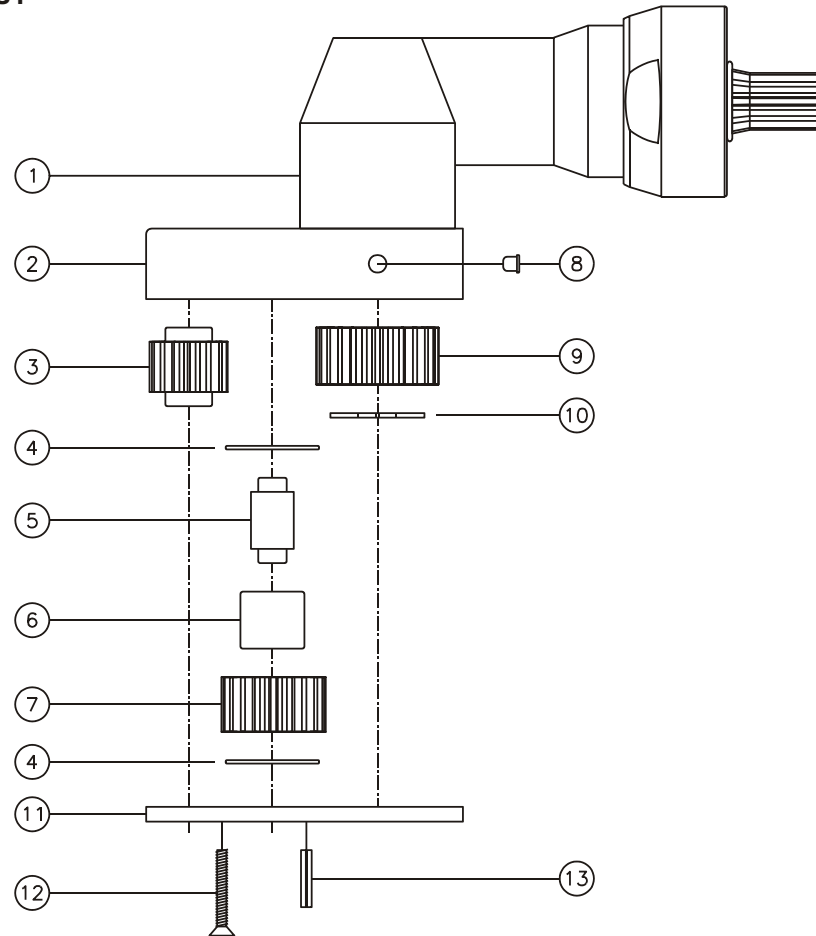

D & D PRODUCTION INC.

ASSEMBLY NO. 242412

HEAD NO. 1300

CROWFOOT ASS'Y
Rev. E
01-19-93

2500 WILLIAMS DRIVE • WATERFORD, MI • 48328

PHONE : (248) 334-2112 • FAX : (248) 334-0062

SIDE VIEW

TOP VIEW

GEAR ASSEMBLY

PARTS BLOWOUT

ITEM	DESCRIPTION	PART NO.	ITEM	DESCRIPTION	PART NO.	ITEM	DESCRIPTION	PART NO.
1	Angle Head	32	11	Bottom Plate	242412-P			
2	Gear Housing	242412-H	12	Screw (6)	S-412			
3	Socket Gear	241524-XX	13	Roll Pin (2)	RP-608			
4	Thrust Race (2)	TRA-411						
5	Idler Pin	IP-6824						
6	Needle Bearing	B-68						
7	Idler Gear	242016						
8	Grease Fitting	1877						
9	Drive Gear	242416-S						
10	Snap Ring	5100-50						