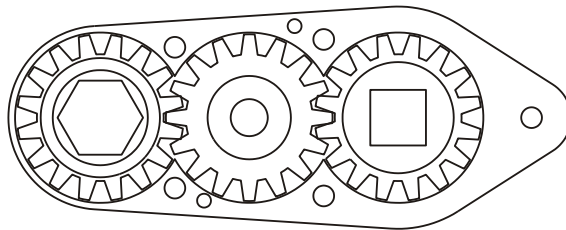

D & D PRODUCTION INC.

ASSEMBLY NO. 242020M HEAD NO. 1282

CROWFOOT ASS'Y
Rev. B
07-24-98

2500 WILLIAMS DRIVE • WATERFORD, MI • 48328

PHONE : (248) 334-2112 • FAX : (248) 334-0062

SIDE VIEW

TOP VIEW

GEAR ASSEMBLY

PARTS BLOWOUT

ITEM	DESCRIPTION	PART NO.	ITEM	DESCRIPTION	PART NO.	ITEM	DESCRIPTION	PART NO.
1	Angle Head	Cleco P Head	11	Roll Pin (2)	RP-606			
2	Gear Housing	242020M-H	12	Screw (5)	S-610			
3	Socket Gear	161620-XX						
4	Thrust Race (2)	TRA-613						
5	Idler Pin	IP-6620						
6	Needle Bearing	B-66						
7	Idler Gear	161612						
8	Grease Fitting	1877						
9	Drive Gear	161612-SD						
10	Bottom Plate	242020M-P						