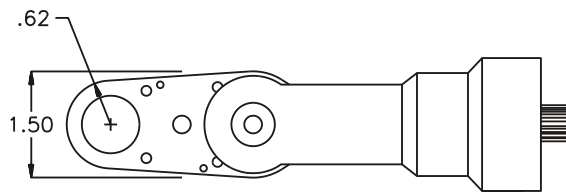

D & D PRODUCTION INC.

ASSEMBLY NO. 242020M HEAD NO. 1282

CROWFOOT ASS'Y
Rev. B
07-24-98

2500 WILLIAMS DRIVE • WATERFORD, MI • 48328

PHONE : (248) 334-2112 • FAX : (248) 334-0062

SIDE VIEW

TOP VIEW

GEAR ASSEMBLY

PARTS BLOWOUT

ITEM	DESCRIPTION	PART NO.	ITEM	DESCRIPTION	PART NO.	ITEM	DESCRIPTION	PART NO.
1	Angle Head	Cleco P Head	11	Roll Pin (2)	RP-606			
2	Gear Housing	242020M-H	12	Screw (5)	S-610			
3	Socket Gear	161620-XX						
4	Thrust Race (2)	TRA-613						
5	Idler Pin	IP-6620						
6	Needle Bearing	B-66						
7	Idler Gear	161612						
8	Grease Fitting	1877						
9	Drive Gear	161612-SD						
10	Bottom Plate	242020M-P						