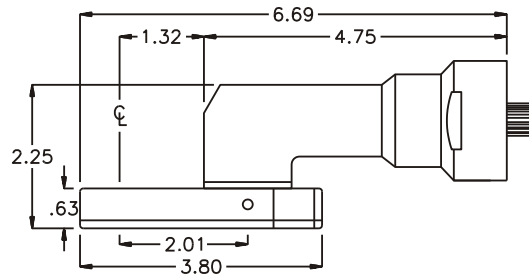

D & D PRODUCTION INC.

ASSEMBLY NO. 242020M HEAD NO. 1282

CROWFOOT ASS'Y
Rev. B
07-24-98

2500 WILLIAMS DRIVE • WATERFORD, MI • 48328

PHONE : (248) 334-2112 • FAX : (248) 334-0062

SIDE VIEW

TOP VIEW

GEAR ASSEMBLY

PARTS BLOWOUT

ITEM	DESCRIPTION	PART NO.	ITEM	DESCRIPTION	PART NO.	ITEM	DESCRIPTION	PART NO.
1	Angle Head	Cleco P Head	11	Roll Pin (2)	RP-606			
2	Gear Housing	242020M-H	12	Screw (5)	S-610			
3	Socket Gear	161620-XX						
4	Thrust Race (2)	TRA-613						
5	Idler Pin	IP-6620						
6	Needle Bearing	B-66						
7	Idler Gear	161612						
8	Grease Fitting	1877						
9	Drive Gear	161612-SD						
10	Bottom Plate	242020M-P						