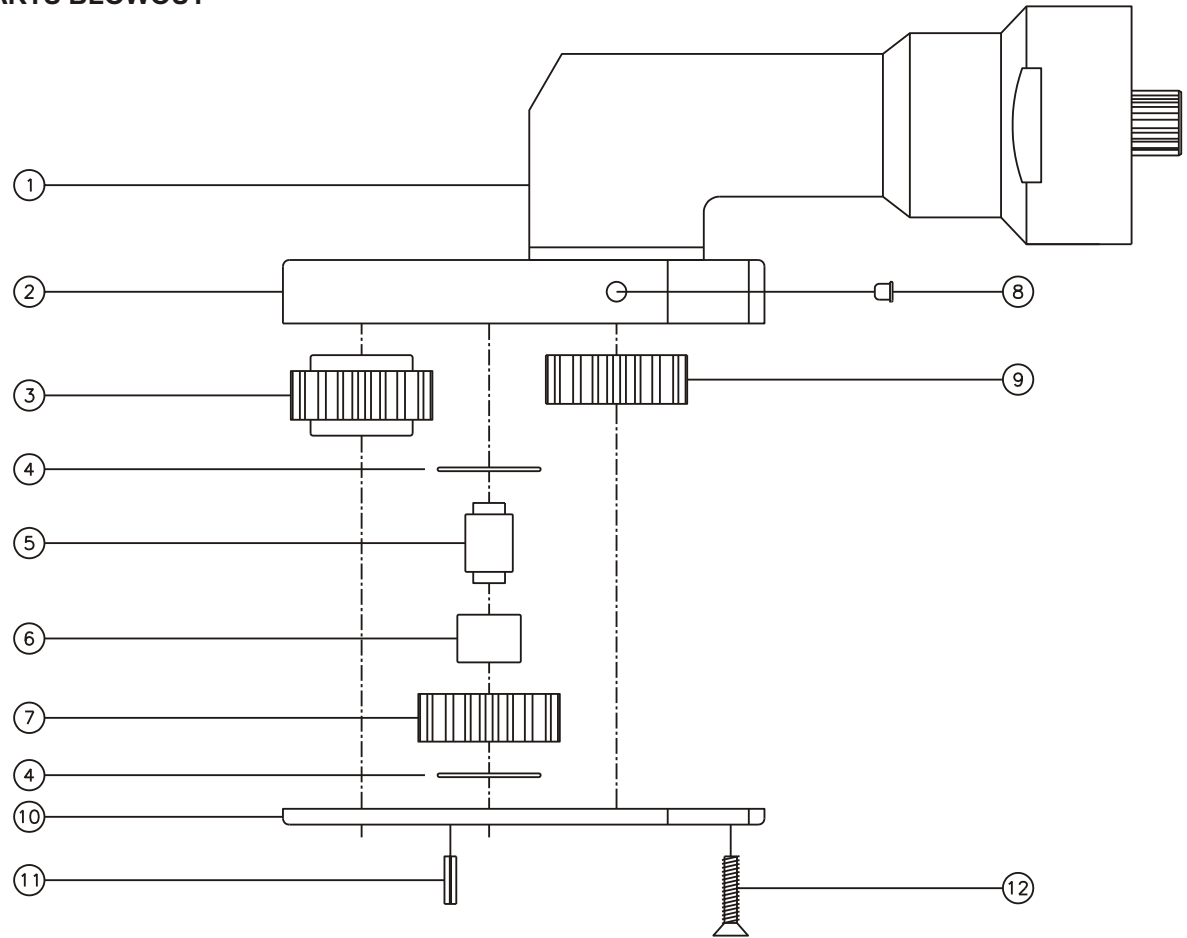

D & D PRODUCTION INC.

ASSEMBLY NO. 242020M HEAD NO. 1282

CROWFOOT ASS'Y
Rev. B
07-24-98

2500 WILLIAMS DRIVE • WATERFORD, MI • 48328

PHONE : (248) 334-2112 • FAX : (248) 334-0062

SIDE VIEW

TOP VIEW

GEAR ASSEMBLY

PARTS BLOWOUT

ITEM	DESCRIPTION	PART NO.	ITEM	DESCRIPTION	PART NO.	ITEM	DESCRIPTION	PART NO.
1	Angle Head	Cleco P Head	11	Roll Pin (2)	RP-606			
2	Gear Housing	242020M-H	12	Screw (5)	S-610			
3	Socket Gear	161620-XX						
4	Thrust Race (2)	TRA-613						
5	Idler Pin	IP-6620						
6	Needle Bearing	B-66						
7	Idler Gear	161612						
8	Grease Fitting	1877						
9	Drive Gear	161612-SD						
10	Bottom Plate	242020M-P						