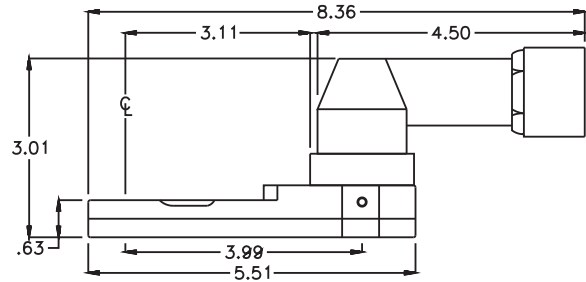

D & D PRODUCTION INC.

ASSEMBLY NO. 242020AM1-3

HEAD NO. 1291

CROWFOOT ASS'Y
Rev. A
04-12-05

2500 WILLIAMS DRIVE • WATERFORD, MI • 48328

PHONE : (248) 334-2112 • FAX : (248) 334-0062

SIDE VIEW

TOP VIEW