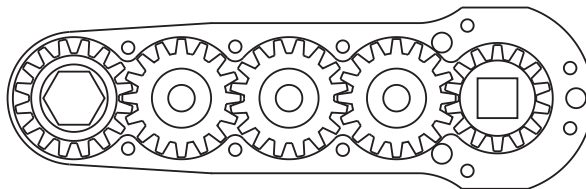

D & D PRODUCTION INC.

ASSEMBLY NO. 242020AM1-3

HEAD NO. 1291

CROWFOOT ASS'Y
Rev. A
04-12-05

2500 WILLIAMS DRIVE • WATERFORD, MI • 48328

PHONE : (248) 334-2112 • FAX : (248) 334-0062

SIDE VIEW

TOP VIEW

GEAR ASSEMBLY

PARTS BLOWOUT

ITEM	DESCRIPTION	PART NO.	ITEM	DESCRIPTION	PART NO.	ITEM	DESCRIPTION	PART NO.
1	Angle Head	Am3	11	Needle Bearing	B-610	21		
2	Orientation Shim Set	W-AM3	12	Large Idler Gear	161620	22		
3	Angle Head Adapter	HA-2817-AM3	13	Drive Gear	161429-38SD	23		
4	Gear Housing (Top)	242020AM1-3-H-A	14	Drive Pin	TP-5518	24		
5	Socket Gear	161620-XX	15	Needle Bearing	B-55	25		
6	Thrust Race (6)	TRA-613	16	Gear Housing (Bottom)	242020AM1-3-P	26		
7	Sm. Idler Pin (2)	IP-6620	17	Grease Fitting	1877	27		
8	Needle Bearing (2)	B-66	18	Screw #1 (6)	S-610	28		
9	Small Idler Gear (2)	161612	19	Screw #2 (4)	S-616SH	29		
10	Lg. Idler Pin	IP-61028	20	Dowel Pin (3)	DP-1216	30		