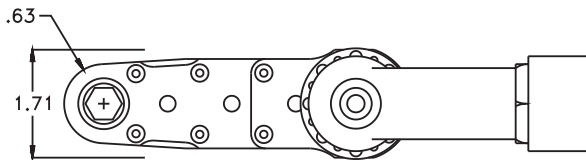

GEAR ASSEMBLY

PARTS BLOWOUT

ITEM	DESCRIPTION	PART NO.	ITEM	DESCRIPTION	PART NO.	ITEM	DESCRIPTION	PART NO.
1	Angle Head	Am3	11	Needle Bearing	B-610	21		
2	Orientation Shim Set	W-AM3	12	Large Idler Gear	161620	22		
3	Angle Head Adapter	HA-2817-AM3	13	Drive Gear	161429-38SD	23		
4	Gear Housing (Top)	242020AM1-3-H-A	14	Drive Pin	TP-5518	24		
5	Socket Gear	161620-XX	15	Needle Bearing	B-55	25		
6	Thrust Race (6)	TRA-613	16	Gear Housing (Bottom)	242020AM1-3-P	26		
7	Sm. Idler Pin (2)	IP-6620	17	Grease Fitting	1877	27		
8	Needle Bearing (2)	B-66	18	Screw #1 (6)	S-610	28		
9	Small Idler Gear (2)	161612	19	Screw #2 (4)	S-616SH	29		
10	Lg. Idler Pin	IP-61028	20	Dowel Pin (3)	DP-1216	30		