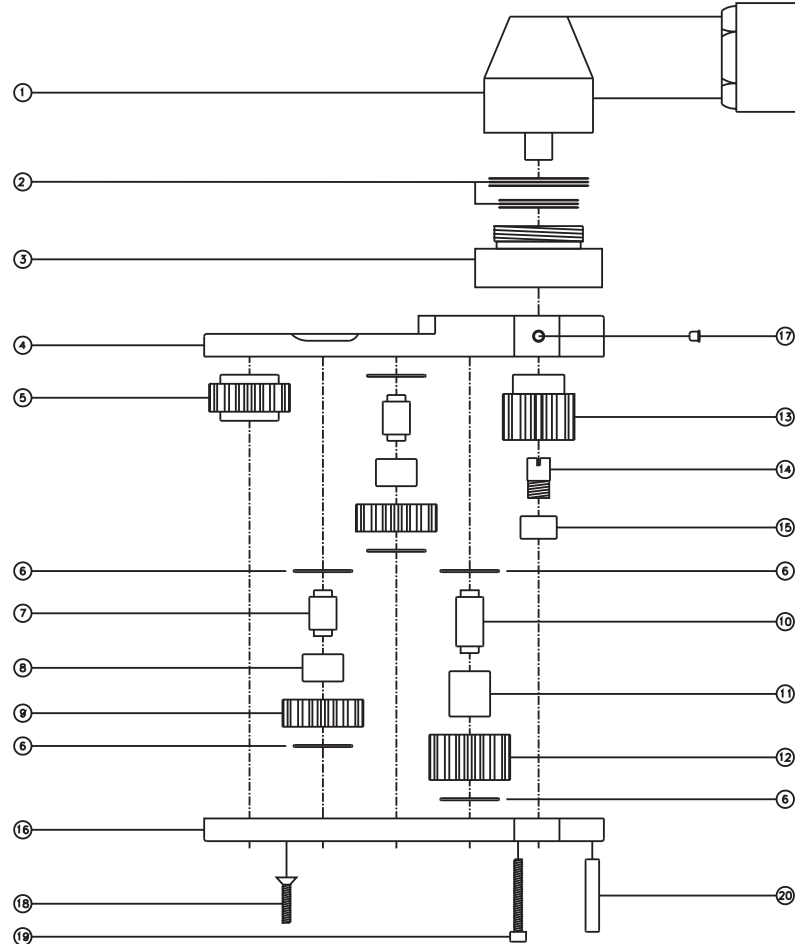

D & D PRODUCTION INC.

ASSEMBLY NO. 242020AM1-3

HEAD NO. 1291

CROWFOOT ASS'Y
Rev. A
04-12-05

2500 WILLIAMS DRIVE • WATERFORD, MI • 48328

PHONE : (248) 334-2112 • FAX : (248) 334-0062

SIDE VIEW

TOP VIEW

GEAR ASSEMBLY

PARTS BLOWOUT

ITEM	DESCRIPTION	PART NO.	ITEM	DESCRIPTION	PART NO.	ITEM	DESCRIPTION	PART NO.
1	Angle Head	Am3	11	Needle Bearing	B-610	21		
2	Orientation Shim Set	W-AM3	12	Large Idler Gear	161620	22		
3	Angle Head Adapter	HA-2817-AM3	13	Drive Gear	161429-38SD	23		
4	Gear Housing (Top)	242020AM1-3-H-A	14	Drive Pin	TP-5518	24		
5	Socket Gear	161620-XX	15	Needle Bearing	B-55	25		
6	Thrust Race (6)	TRA-613	16	Gear Housing (Bottom)	242020AM1-3-P	26		
7	Sm. Idler Pin (2)	IP-6620	17	Grease Fitting	1877	27		
8	Needle Bearing (2)	B-66	18	Screw #1 (6)	S-610	28		
9	Small Idler Gear (2)	161612	19	Screw #2 (4)	S-616SH	29		
10	Lg. Idler Pin	IP-61028	20	Dowel Pin (3)	DP-1216	30		