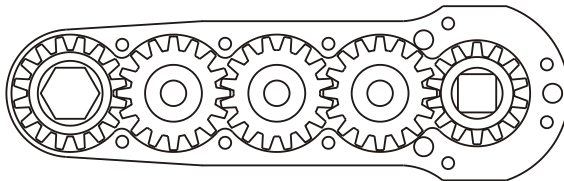

D & D PRODUCTION INC.®

ASSEMBLY NO. 242020AM1-3

HEAD NO. 1290

CROWFOOT ASS'Y
Rev. B
10-02-02

2500 WILLIAMS DRIVE • WATERFORD, MI • 48328

PHONE : (248) 334-2112 • FAX : (248) 334-0062

SIDE VIEW

TOP VIEW

GEAR ASSEMBLY

PARTS BLOWOUT

ITEM	DESCRIPTION	PART NO.	ITEM	DESCRIPTION	PART NO.	ITEM	DESCRIPTION	PART NO.
1	Angle Head	A/C 13L	11	Lg. Idler Pin	IP-61028	21	Dowel Pin (3)	DP-1216
2	Coupler	DS-123036	12	Needle Bearing	B-610			
3	Angle Head Adapter	HA-132875B	13	Lg. Idler Gear	161620			
4	Needle Bearing	B-1110	14	Drive Gear	161461-12MSD			
5	Gear Housing (Top)	242020AM1-3-H	15	Drive Pin	TP-5518			
6	Socket Gear	161620-XX	16	Needle Bearing	B-55			
7	Thrust Race (6)	TRA-613	17	Gear Housing (Bottom)	242020AM1-3-P			
8	Sm. Idler Pin (2)	IP-6620	18	Grease Fitting	1877			
9	Needle Bearing (2)	B-66	19	Screw #1 (6)	S-610			
10	Sm. Idler Gear (2)	161612	20	Screw #2 (4)	S-616SH			