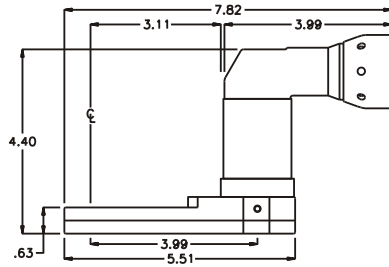

D & D PRODUCTION INC.®

ASSEMBLY NO. 242020AM1-3

HEAD NO. 1290

CROWFOOT ASS'Y
Rev. B
10-02-02

2500 WILLIAMS DRIVE • WATERFORD, MI • 48328

PHONE : (248) 334-2112 • FAX : (248) 334-0062

SIDE VIEW

TOP VIEW

GEAR ASSEMBLY

PARTS BLOWOUT

ITEM	DESCRIPTION	PART NO.	ITEM	DESCRIPTION	PART NO.	ITEM	DESCRIPTION	PART NO.
1	Angle Head	A/C 13L	11	Lg. Idler Pin	IP-61028	21	Dowel Pin (3)	DP-1216
2	Coupler	DS-123036	12	Needle Bearing	B-610			
3	Angle Head Adapter	HA-132875B	13	Lg. Idler Gear	161620			
4	Needle Bearing	B-1110	14	Drive Gear	161461-12MSD			
5	Gear Housing (Top)	242020AM1-3-H	15	Drive Pin	TP-5518			
6	Socket Gear	161620-XX	16	Needle Bearing	B-55			
7	Thrust Race (6)	TRA-613	17	Gear Housing (Bottom)	242020AM1-3-P			
8	Sm. Idler Pin (2)	IP-6620	18	Grease Fitting	1877			
9	Needle Bearing (2)	B-66	19	Screw #1 (6)	S-610			
10	Sm. Idler Gear (2)	161612	20	Screw #2 (4)	S-616SH			