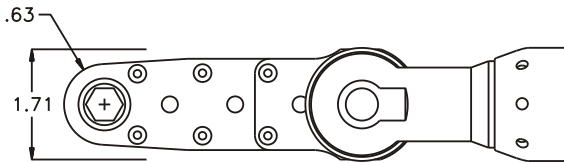

GEAR ASSEMBLY

PARTS BLOWOUT

ITEM	DESCRIPTION	PART NO.	ITEM	DESCRIPTION	PART NO.	ITEM	DESCRIPTION	PART NO.
1	Angle Head	A/C 13L	11	Lg. Idler Pin	IP-61028	21	Dowel Pin (3)	DP-1216
2	Coupler	DS-123036	12	Needle Bearing	B-610			
3	Angle Head Adapter	HA-132875B	13	Lg. Idler Gear	161620			
4	Needle Bearing	B-1110	14	Drive Gear	161461-12MSD			
5	Gear Housing (Top)	242020AM1-3-H	15	Drive Pin	TP-5518			
6	Socket Gear	161620-XX	16	Needle Bearing	B-55			
7	Thrust Race (6)	TRA-613	17	Gear Housing (Bottom)	242020AM1-3-P			
8	Sm. Idler Pin (2)	IP-6620	18	Grease Fitting	1877			
9	Needle Bearing (2)	B-66	19	Screw #1 (6)	S-610			
10	Sm. Idler Gear (2)	161612	20	Screw #2 (4)	S-616SH			