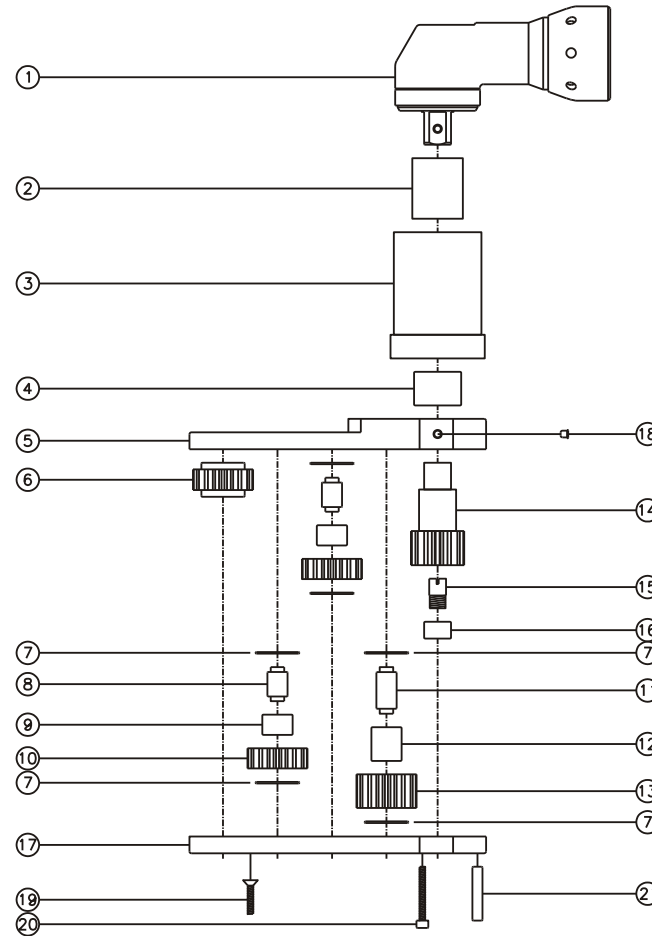

D & D PRODUCTION INC.®

ASSEMBLY NO. 242020AM1-3

HEAD NO. 1290

CROWFOOT ASS'Y
Rev. B
10-02-02

2500 WILLIAMS DRIVE • WATERFORD, MI • 48328

PHONE : (248) 334-2112 • FAX : (248) 334-0062

SIDE VIEW

TOP VIEW

GEAR ASSEMBLY

PARTS BLOWOUT

ITEM	DESCRIPTION	PART NO.	ITEM	DESCRIPTION	PART NO.	ITEM	DESCRIPTION	PART NO.
1	Angle Head	A/C 13L	11	Lg. Idler Pin	IP-61028	21	Dowel Pin (3)	DP-1216
2	Coupler	DS-123036	12	Needle Bearing	B-610			
3	Angle Head Adapter	HA-132875B	13	Lg. Idler Gear	161620			
4	Needle Bearing	B-1110	14	Drive Gear	161461-12MSD			
5	Gear Housing (Top)	242020AM1-3-H	15	Drive Pin	TP-5518			
6	Socket Gear	161620-XX	16	Needle Bearing	B-55			
7	Thrust Race (6)	TRA-613	17	Gear Housing (Bottom)	242020AM1-3-P			
8	Sm. Idler Pin (2)	IP-6620	18	Grease Fitting	1877			
9	Needle Bearing (2)	B-66	19	Screw #1 (6)	S-610			
10	Sm. Idler Gear (2)	161612	20	Screw #2 (4)	S-616SH			