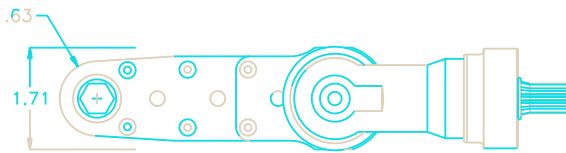

GEAR ASSEMBLY

PARTS BLOWOUT

ITEM	DESCRIPTION	PART NO.	ITEM	DESCRIPTION	PART NO.	ITEM	DESCRIPTION	PART NO.
1	Angle Head	32	11	Lg. Idler Gear	161620			
2	Angle Head Adapter	HA-32A5	12	Drive Gear	161429-SD			
3	Gear Housing (Top)	242020AM1-3-H	13	Drive Pin	TP-5518			
4	Socket Gear	161620-XX	14	Needle Bearing	B-55			
5	Thrust Race (6)	TRA-613	15	Gear Housing (Bottom)	242020AM1-3-P			
6	Sm. Idler Pin (2)	IP-6620	16	Grease Fitting	1877			
7	Needle Bearing (2)	B-66	17	Screw #1 (6)	S-610			
8	Sm. Idler Gear (2)	161612	18	Screw #2 (4)	S-616SH			
9	Lg. Idler Pin	IP-61028	19	Dowel Pin (3)	DP-1216			
10	Needle Bearing	B-610						