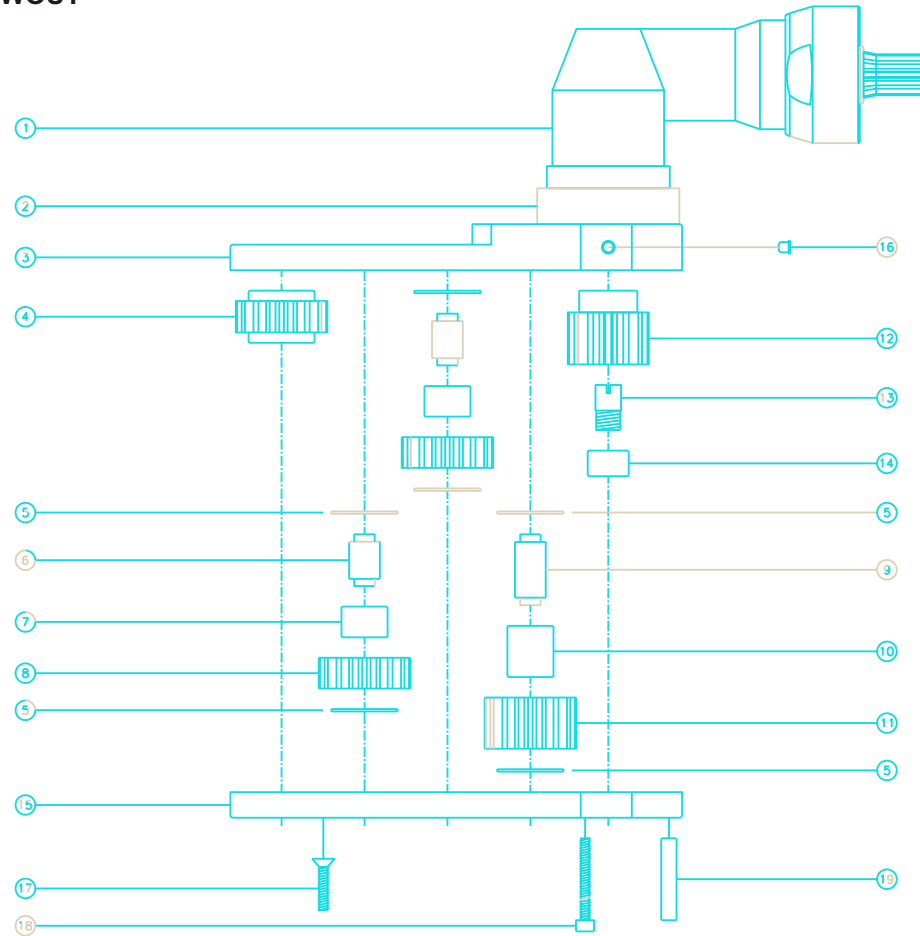

D & D PRODUCTION INC.

ASSEMBLY NO. 242020AM1-3

HEAD NO. 1288

CROWFOOT ASS'Y
Rev. B
12-18-97

2500 WILLIAMS DRIVE • WATERFORD, MI • 48328

PHONE : (248) 334-2112 • FAX : (248) 334-0062

SIDE VIEW

TOP VIEW

GEAR ASSEMBLY

PARTS BLOWOUT

ITEM	DESCRIPTION	PART NO.	ITEM	DESCRIPTION	PART NO.	ITEM	DESCRIPTION	PART NO.
1	Angle Head	32	11	Lg. Idler Gear	161620			
2	Angle Head Adapter	HA-32A5	12	Drive Gear	161429-SD			
3	Gear Housing (Top)	242020AM1-3-H	13	Drive Pin	TP-5518			
4	Socket Gear	161620-XX	14	Needle Bearing	B-55			
5	Thrust Race (6)	TRA-613	15	Gear Housing (Bottom)	242020AM1-3-P			
6	Sm. Idler Pin (2)	IP-6620	16	Grease Fitting	1877			
7	Needle Bearing (2)	B-66	17	Screw #1 (6)	S-610			
8	Sm. Idler Gear (2)	161612	18	Screw #2 (4)	S-616SH			
9	Lg. Idler Pin	IP-61028	19	Dowel Pin (3)	DP-1216			
10	Needle Bearing	B-610						