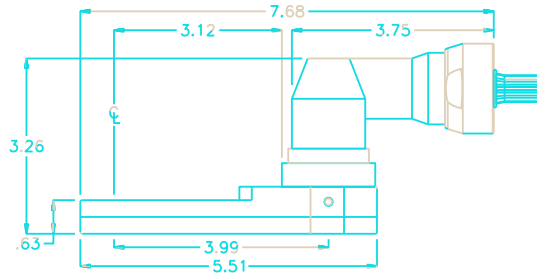

D & D PRODUCTION INC.

ASSEMBLY NO. 242020AM1-3

HEAD NO. 1288

CROWFOOT ASS'Y
Rev. B
12-18-97

2500 WILLIAMS DRIVE • WATERFORD, MI • 48328

PHONE : (248) 334-2112 • FAX : (248) 334-0062

SIDE VIEW

TOP VIEW

GEAR ASSEMBLY

PARTS BLOWOUT

ITEM	DESCRIPTION	PART NO.	ITEM	DESCRIPTION	PART NO.	ITEM	DESCRIPTION	PART NO.
1	Angle Head	32	11	Lg. Idler Gear	161620			
2	Angle Head Adapter	HA-32A5	12	Drive Gear	161429-SD			
3	Gear Housing (Top)	242020AM1-3-H	13	Drive Pin	TP-5518			
4	Socket Gear	161620-XX	14	Needle Bearing	B-55			
5	Thrust Race (6)	TRA-613	15	Gear Housing (Bottom)	242020AM1-3-P			
6	Sm. Idler Pin (2)	IP-6620	16	Grease Fitting	1877			
7	Needle Bearing (2)	B-66	17	Screw #1 (6)	S-610			
8	Sm. Idler Gear (2)	161612	18	Screw #2 (4)	S-616SH			
9	Lg. Idler Pin	IP-61028	19	Dowel Pin (3)	DP-1216			
10	Needle Bearing	B-610						