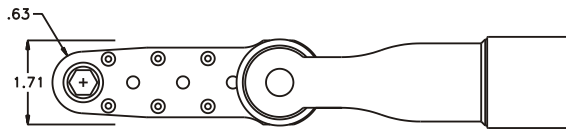

GEAR ASSEMBLY

PARTS BLOWOUT

ITEM	DESCRIPTION	PART NO.	ITEM	DESCRIPTION	PART NO.	ITEM	DESCRIPTION	PART NO.
1	Angle Head	GSE 66A50	11	Lg. Idler Gear	161620			
2	Angle Head Adapter	HA-66A50A5	12	Drive Gear	161429-SD			
3	Gear Housing (Top)	242020AM-3-H	13	Drive Pin	TP-5518			
4	Socket Gear	161620-XX	14	Needle Bearing	B-55			
5	Thrust Race (6)	TRA-613	15	Gear Housing (Bottom)	242020AM-3-P			
6	Sm. Idler Pin (2)	IP-6620	16	Grease Fitting	1877			
7	Needle Bearing (2)	B-66	17	Screw #1 (6)	S-610			
8	Sm. Idler Gear (2)	161612	18	Screw #2 (4)	S-616SH			
9	Lg. Idler Pin	IP-61028	19	Dowel Pin (3)	DP-1216			
10	Needle Bearing	B-610						