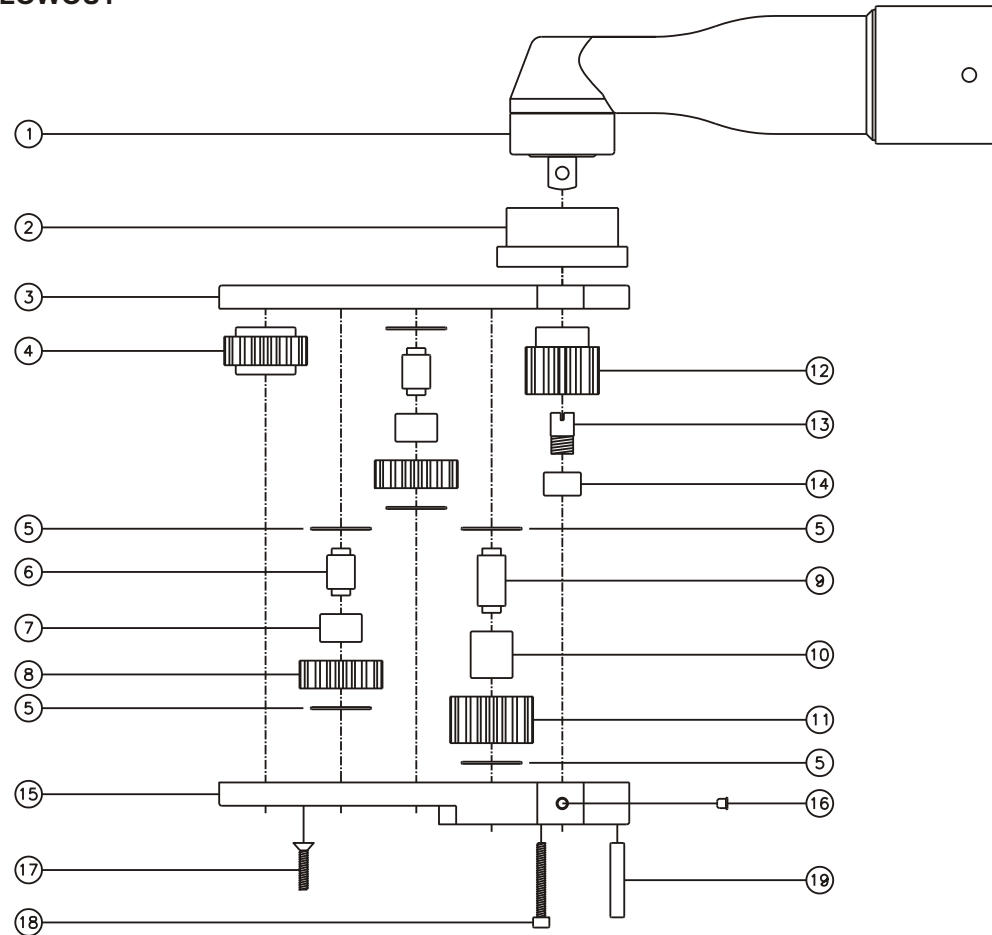

D & D PRODUCTION INC.®

ASSEMBLY NO. 242020AM-3

HEAD NO. 1289

CROWFOOT ASS'Y
Rev. A
10-06-03

2500 WILLIAMS DRIVE • WATERFORD, MI • 48328

PHONE : (248) 334-2112 • FAX : (248) 334-0062

SIDE VIEW

TOP VIEW

GEAR ASSEMBLY

PARTS BLOWOUT

ITEM	DESCRIPTION	PART NO.	ITEM	DESCRIPTION	PART NO.	ITEM	DESCRIPTION	PART NO.
1	Angle Head	GSE 66A50	11	Lg. Idler Gear	161620			
2	Angle Head Adapter	HA-66A50A5	12	Drive Gear	161429-SD			
3	Gear Housing (Top)	242020AM-3-H	13	Drive Pin	TP-5518			
4	Socket Gear	161620-XX	14	Needle Bearing	B-55			
5	Thrust Race (6)	TRA-613	15	Gear Housing (Bottom)	242020AM-3-P			
6	Sm. Idler Pin (2)	IP-6620	16	Grease Fitting	1877			
7	Needle Bearing (2)	B-66	17	Screw #1 (6)	S-610			
8	Sm. Idler Gear (2)	161612	18	Screw #2 (4)	S-616SH			
9	Lg. Idler Pin	IP-61028	19	Dowel Pin (3)	DP-1216			
10	Needle Bearing	B-610						