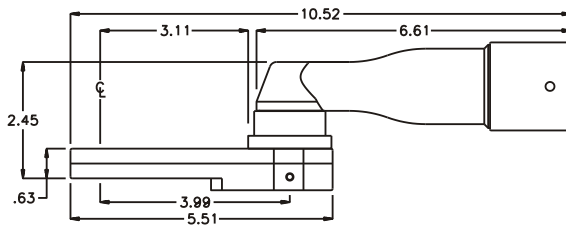

D & D PRODUCTION INC.®

ASSEMBLY NO. 242020AM-3

HEAD NO. 1289

CROWFOOT ASS'Y
Rev. A
10-06-03

2500 WILLIAMS DRIVE • WATERFORD, MI • 48328

PHONE : (248) 334-2112 • FAX : (248) 334-0062

SIDE VIEW

TOP VIEW