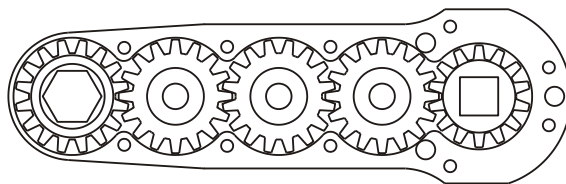

D & D PRODUCTION INC.®

ASSEMBLY NO. 242020AM-3

HEAD NO. 1289

CROWFOOT ASS'Y
Rev. A
10-06-03

2500 WILLIAMS DRIVE • WATERFORD, MI • 48328

PHONE : (248) 334-2112 • FAX : (248) 334-0062

SIDE VIEW

TOP VIEW

GEAR ASSEMBLY

PARTS BLOWOUT

ITEM	DESCRIPTION	PART NO.	ITEM	DESCRIPTION	PART NO.	ITEM	DESCRIPTION	PART NO.
1	Angle Head	GSE 66A50	11	Lg. Idler Gear	161620			
2	Angle Head Adapter	HA-66A50A5	12	Drive Gear	161429-SD			
3	Gear Housing (Top)	242020AM-3-H	13	Drive Pin	TP-5518			
4	Socket Gear	161620-XX	14	Needle Bearing	B-55			
5	Thrust Race (6)	TRA-613	15	Gear Housing (Bottom)	242020AM-3-P			
6	Sm. Idler Pin (2)	IP-6620	16	Grease Fitting	1877			
7	Needle Bearing (2)	B-66	17	Screw #1 (6)	S-610			
8	Sm. Idler Gear (2)	161612	18	Screw #2 (4)	S-616SH			
9	Lg. Idler Pin	IP-61028	19	Dowel Pin (3)	DP-1216			
10	Needle Bearing	B-610						