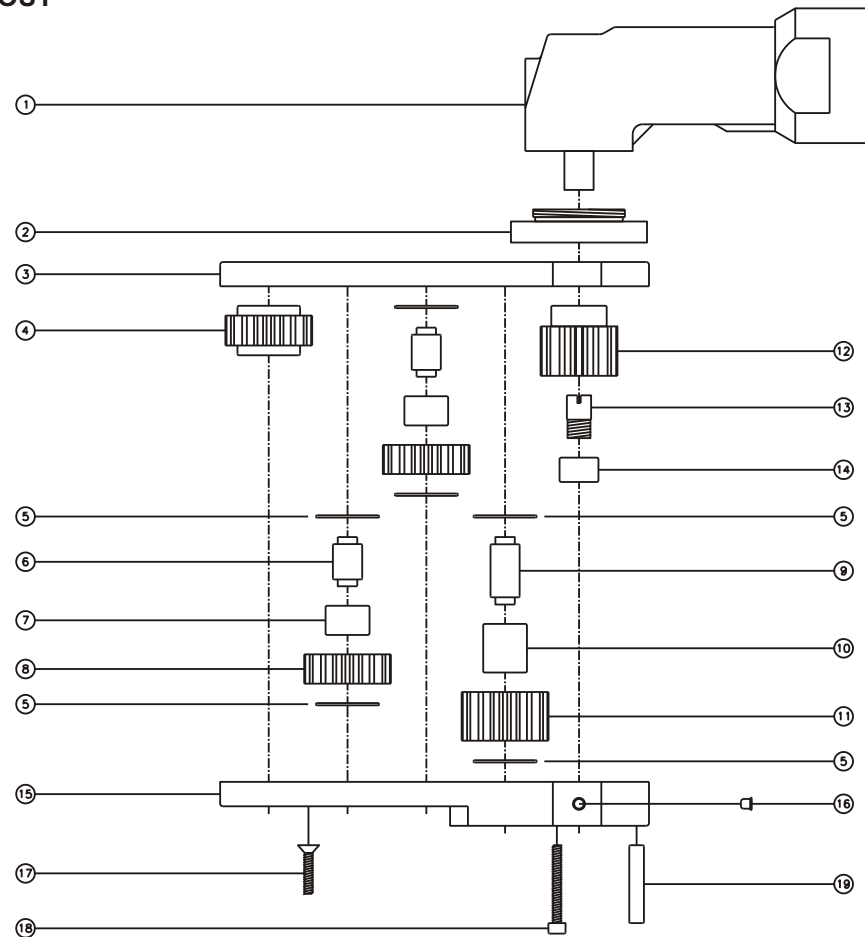

D & D PRODUCTION INC.

ASSEMBLY NO. 242020AM-3

HEAD NO. 1287

CROWFOOT ASS'Y
Rev. A
04-20-99

2500 WILLIAMS DRIVE • WATERFORD, MI • 48328

PHONE : (248) 334-2112 • FAX : (248) 334-0062

SIDE VIEW

TOP VIEW

GEAR ASSEMBLY

PARTS BLOWOUT

ITEM	DESCRIPTION	PART NO.	ITEM	DESCRIPTION	PART NO.	ITEM	DESCRIPTION	PART NO.
1	Angle Head	GSE 5714	11	Lg. Idler Gear	161620			
2	Angle Head Adapter	HA-5714-A5	12	Drive Gear	161429-SD			
3	Gear Housing (Top)	242020AM-3-H	13	Drive Pin	TP-5518			
4	Socket Gear	161620-XX	14	Needle Bearing	B-55			
5	Thrust Race (6)	TRA-613	15	Gear Housing (Bottom)	242020AM-3-P			
6	Sm. Idler Pin (2)	IP-6620	16	Grease Fitting	1877			
7	Needle Bearing (2)	B-66	17	Screw #1 (6)	S-610			
8	Sm. Idler Gear (2)	161612	18	Screw #2 (4)	S-616SH			
9	Lg. Idler Pin	IP-61028	19	Dowel Pin (3)	DP-1216			
10	Needle Bearing	B-610						