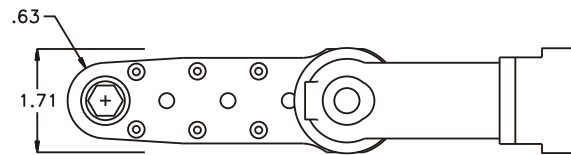

GEAR ASSEMBLY

PARTS BLOWOUT

ITEM	DESCRIPTION	PART NO.	ITEM	DESCRIPTION	PART NO.	ITEM	DESCRIPTION	PART NO.
1	Angle Head	GSE 5714	11	Lg. Idler Gear	161620			
2	Angle Head Adapter	HA-5714-A5	12	Drive Gear	161429-SD			
3	Gear Housing (Top)	242020AM-3-H	13	Drive Pin	TP-5518			
4	Socket Gear	161620-XX	14	Needle Bearing	B-55			
5	Thrust Race (6)	TRA-613	15	Gear Housing (Bottom)	242020AM-3-P			
6	Sm. Idler Pin (2)	IP-6620	16	Grease Fitting	1877			
7	Needle Bearing (2)	B-66	17	Screw #1 (6)	S-610			
8	Sm. Idler Gear (2)	161612	18	Screw #2 (4)	S-616SH			
9	Lg. Idler Pin	IP-61028	19	Dowel Pin (3)	DP-1216			
10	Needle Bearing	B-610						