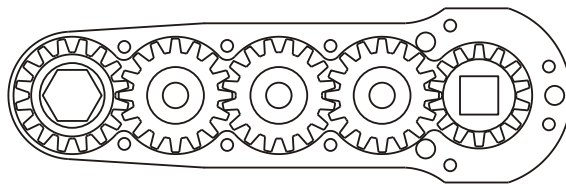

D & D PRODUCTION INC.

ASSEMBLY NO. 242020AM-3

HEAD NO. 1287

CROWFOOT ASS'Y
Rev. A
04-20-99

2500 WILLIAMS DRIVE • WATERFORD, MI • 48328

PHONE : (248) 334-2112 • FAX : (248) 334-0062

SIDE VIEW

TOP VIEW

GEAR ASSEMBLY

PARTS BLOWOUT

ITEM	DESCRIPTION	PART NO.	ITEM	DESCRIPTION	PART NO.	ITEM	DESCRIPTION	PART NO.
1	Angle Head	GSE 5714	11	Lg. Idler Gear	161620			
2	Angle Head Adapter	HA-5714-A5	12	Drive Gear	161429-SD			
3	Gear Housing (Top)	242020AM-3-H	13	Drive Pin	TP-5518			
4	Socket Gear	161620-XX	14	Needle Bearing	B-55			
5	Thrust Race (6)	TRA-613	15	Gear Housing (Bottom)	242020AM-3-P			
6	Sm. Idler Pin (2)	IP-6620	16	Grease Fitting	1877			
7	Needle Bearing (2)	B-66	17	Screw #1 (6)	S-610			
8	Sm. Idler Gear (2)	161612	18	Screw #2 (4)	S-616SH			
9	Lg. Idler Pin	IP-61028	19	Dowel Pin (3)	DP-1216			
10	Needle Bearing	B-610						