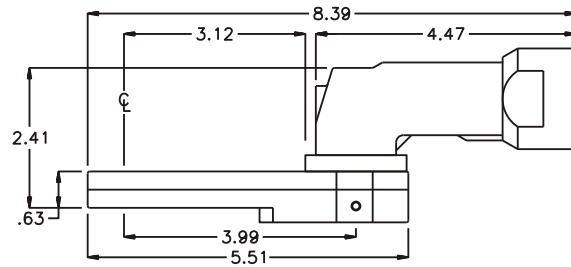

D & D PRODUCTION INC.

ASSEMBLY NO. 242020AM-3

HEAD NO. 1287

CROWFOOT ASS'Y
Rev. A
04-20-99

2500 WILLIAMS DRIVE • WATERFORD, MI • 48328

PHONE : (248) 334-2112 • FAX : (248) 334-0062

SIDE VIEW

TOP VIEW