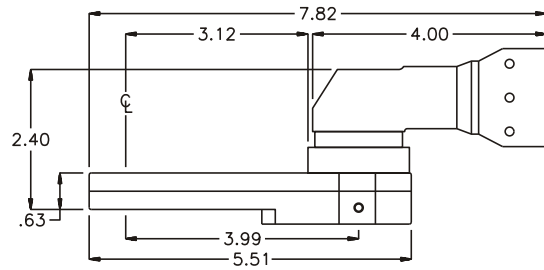

D & D PRODUCTION INC.

ASSEMBLY NO. 242020AM-3

HEAD NO. 1286

CROWFOOT ASS'Y
Rev. C
02-12-99

2500 WILLIAMS DRIVE • WATERFORD, MI • 48328

PHONE : (248) 334-2112 • FAX : (248) 334-0062

SIDE VIEW

TOP VIEW