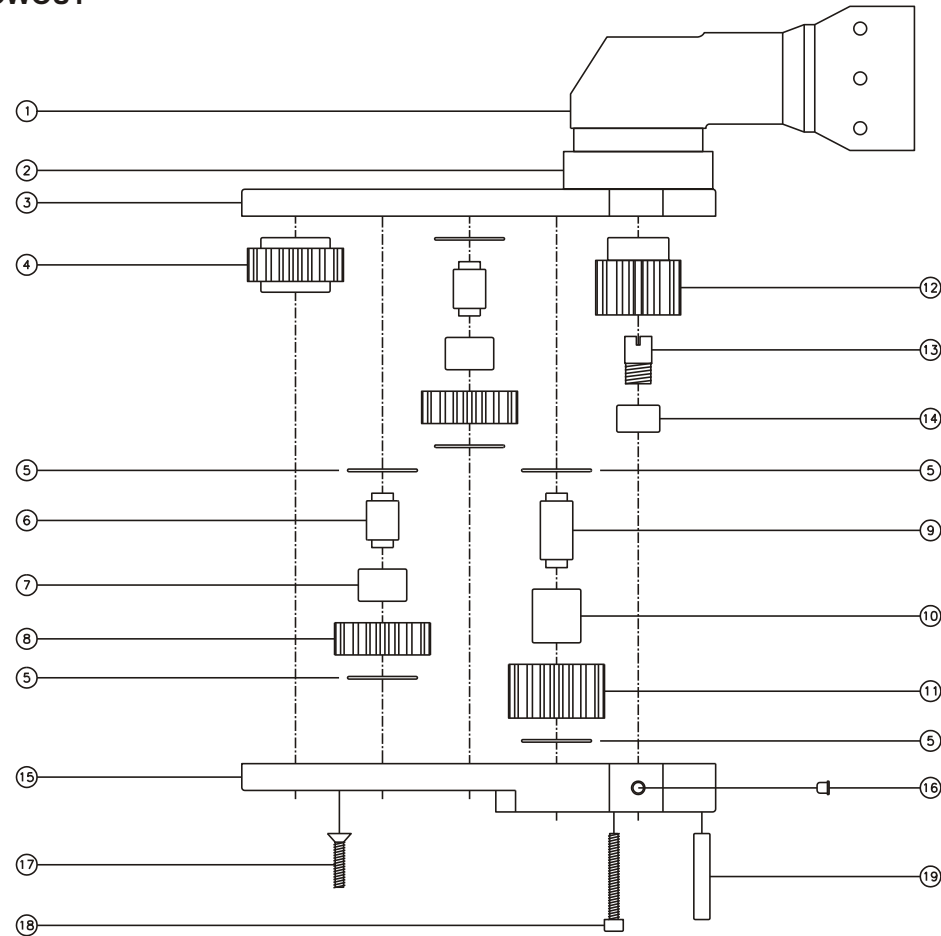

### SIDE VIEW

### TOP VIEW

### PARTS BLOWOUT

ITEM	DESCRIPTION	PART NO.	ITEM	DESCRIPTION	PART NO.	ITEM	DESCRIPTION	PART NO.
1	Angle Head	S7	11	Lg. Idler Gear	161620			
2	Angle Head Adapter	HA-S7A5	12	Drive Gear	161429-SD			
3	Gear Housing (Top)	242020AM-3-H	13	Drive Pin	TP-5518			
4	Socket Gear	161620-XX	14	Needle Bearing	B-55			
5	Thrust Race (6)	TRA-613	15	Gear Housing (Bottom)	242020AM-3-P			
6	Sm. Idler Pin (2)	IP-6620	16	Grease Fitting	1877			
7	Needle Bearing (2)	B-66	17	Screw #1 (6)	S-610			
8	Sm. Idler Gear (2)	161612	18	Screw #2 (4)	S-616SH			
9	Lg. Idler Pin	IP-61028	19	Dowel Pin (3)	DP-1216			
10	Needle Bearing	B-610						