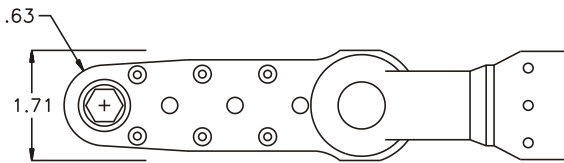

D & D PRODUCTION INC.

ASSEMBLY NO. 242020AM-3

HEAD NO. 1286

CROWFOOT ASS'Y
Rev. C
02-12-99

2500 WILLIAMS DRIVE • WATERFORD, MI • 48328

PHONE : (248) 334-2112 • FAX : (248) 334-0062

SIDE VIEW

TOP VIEW

GEAR ASSEMBLY

PARTS BLOWOUT

ITEM	DESCRIPTION	PART NO.	ITEM	DESCRIPTION	PART NO.	ITEM	DESCRIPTION	PART NO.
1	Angle Head	S7	11	Lg. Idler Gear	161620			
2	Angle Head Adapter	HA-S7A5	12	Drive Gear	161429-SD			
3	Gear Housing (Top)	242020AM-3-H	13	Drive Pin	TP-5518			
4	Socket Gear	161620-XX	14	Needle Bearing	B-55			
5	Thrust Race (6)	TRA-613	15	Gear Housing (Bottom)	242020AM-3-P			
6	Sm. Idler Pin (2)	IP-6620	16	Grease Fitting	1877			
7	Needle Bearing (2)	B-66	17	Screw #1 (6)	S-610			
8	Sm. Idler Gear (2)	161612	18	Screw #2 (4)	S-616SH			
9	Lg. Idler Pin	IP-61028	19	Dowel Pin (3)	DP-1216			
10	Needle Bearing	B-610