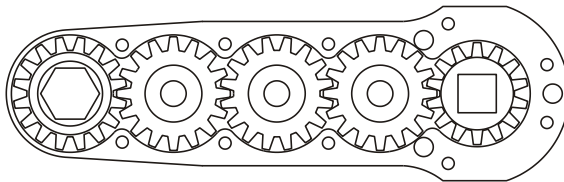

### SIDE VIEW

### PARTS BLOWOUT

ITEM	DESCRIPTION	PART NO.	ITEM	DESCRIPTION	PART NO.	ITEM	DESCRIPTION	PART NO.
1	Angle Head	S7	11	Lg. Idler Gear	161620			
2	Angle Head Adapter	HA-S7A5	12	Drive Gear	161429-SD			
3	Gear Housing (Top)	242020AM-3-H	13	Drive Pin	TP-5518			
4	Socket Gear	161620-XX	14	Needle Bearing	B-55			
5	Thrust Race (6)	TRA-613	15	Gear Housing (Bottom)	242020AM-3-P			
6	Sm. Idler Pin (2)	IP-6620	16	Grease Fitting	1877			
7	Needle Bearing (2)	B-66	17	Screw #1 (6)	S-610			
8	Sm. Idler Gear (2)	161612	18	Screw #2 (4)	S-616SH			
9	Lg. Idler Pin	IP-61028	19	Dowel Pin (3)	DP-1216			
10	Needle Bearing	B-610						