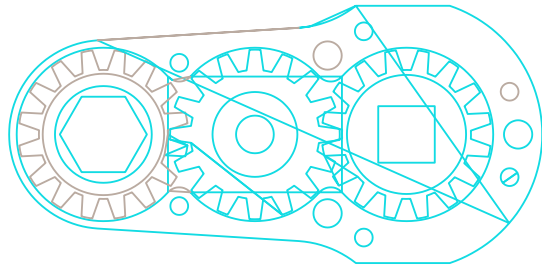

D & D PRODUCTION INC.

ASSEMBLY NO. 242020AM

HEAD NO. 1284

CROWFOOT ASS'Y
Rev. B
07-24-98

2500 WILLIAMS DRIVE • WATERFORD, MI • 48328 PHONE : (248) 334-2112 • FAX : (248) 334-0062

SIDE VIEW

TOP VIEW

GEAR ASSEMBLY

PARTS BLOWOUT

ITEM	DESCRIPTION	PART NO.	ITEM	DESCRIPTION	PART NO.	ITEM	DESCRIPTION	PART NO.
1	Angle Head	S7	11	Grease Fitting	1877			
2	Angle Head Adapter	HA-S7A5	12	Screw #1 (2)	S-610			
3	Gear Housing (Top)	242020AM-H	13	Screw #2 (4)	S-612SH			
4	Socket Gear	161620-XX	14	Dowel Pin (3)	DP-1212			
5	Thrust Race (2)	TRA-613						
6	Idler Pin	IP-6620						
7	Needle Bearing	B-66						
8	Idler Gear	161612						
9	Drive Gear	161624-SD						
10	Gear Housing (Bottom)	242020AM-P						