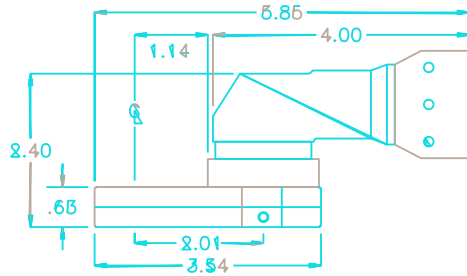

D & D PRODUCTION INC.

ASSEMBLY NO. 242020AM

HEAD NO. 1284

CROWFOOT ASS'Y
Rev. B
07-24-98

2500 WILLIAMS DRIVE • WATERFORD, MI • 48328 PHONE : (248) 334-2112 • FAX : (248) 334-0062

SIDE VIEW

TOP VIEW

GEAR ASSEMBLY

PARTS BLOWOUT

ITEM	DESCRIPTION	PART NO.	ITEM	DESCRIPTION	PART NO.	ITEM	DESCRIPTION	PART NO.
1	Angle Head	S7	11	Grease Fitting	1877			
2	Angle Head Adapter	HA-S7A5	12	Screw #1 (2)	S-610			
3	Gear Housing (Top)	242020AM-H	13	Screw #2 (4)	S-612SH			
4	Socket Gear	161620-XX	14	Dowel Pin (3)	DP-1212			
5	Thrust Race (2)	TRA-613						
6	Idler Pin	IP-6620						
7	Needle Bearing	B-66						
8	Idler Gear	161612						
9	Drive Gear	161624-SD						
10	Gear Housing (Bottom)	242020AM-P						