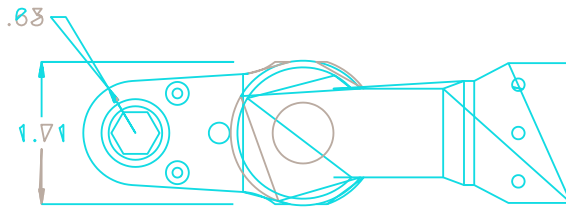

D & D PRODUCTION INC.

ASSEMBLY NO. 242020AM

HEAD NO. 1284

CROWFOOT ASS'Y
Rev. B
07-24-98

2500 WILLIAMS DRIVE • WATERFORD, MI • 48328 PHONE : (248) 334-2112 • FAX : (248) 334-0062

SIDE VIEW

TOP VIEW

GEAR ASSEMBLY

PARTS BLOWOUT

ITEM	DESCRIPTION	PART NO.	ITEM	DESCRIPTION	PART NO.	ITEM	DESCRIPTION	PART NO.
1	Angle Head	S7	11	Grease Fitting	1877			
2	Angle Head Adapter	HA-S7A5	12	Screw #1 (2)	S-610			
3	Gear Housing (Top)	242020AM-H	13	Screw #2 (4)	S-612SH			
4	Socket Gear	161620-XX	14	Dowel Pin (3)	DP-1212			
5	Thrust Race (2)	TRA-613						
6	Idler Pin	IP-6620						
7	Needle Bearing	B-66						
8	Idler Gear	161612						
9	Drive Gear	161624-SD						
10	Gear Housing (Bottom)	242020AM-P						