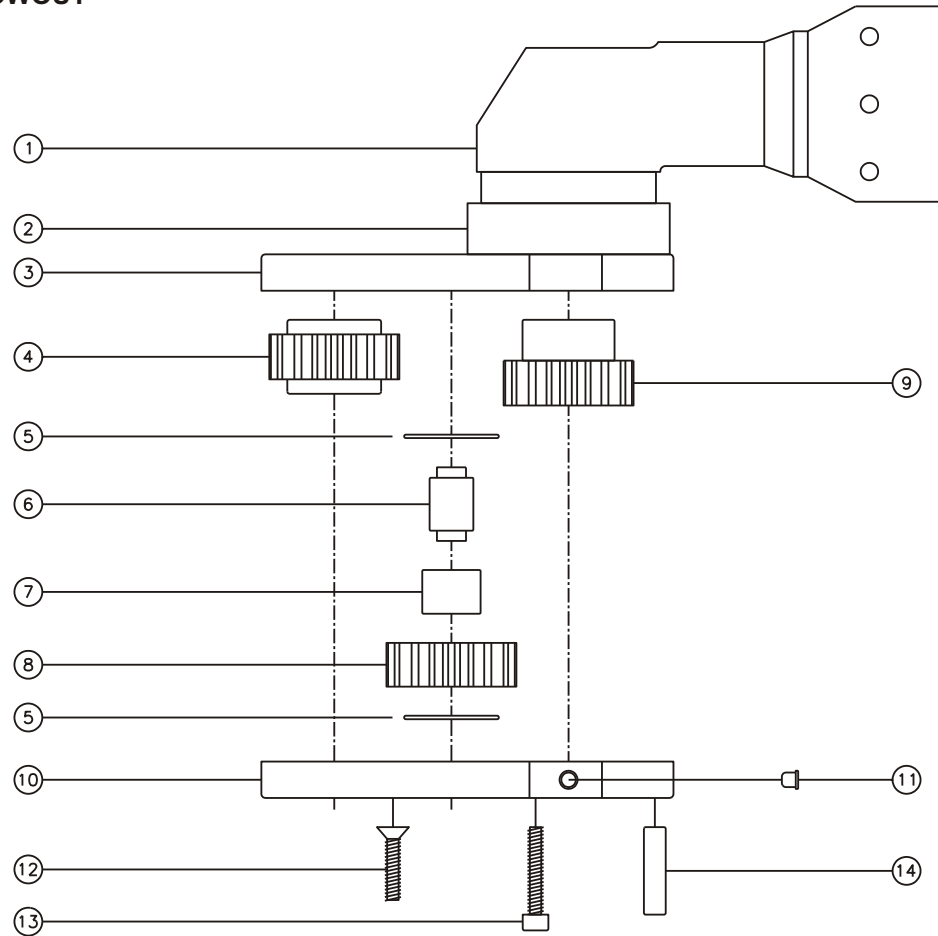

D & D PRODUCTION INC.

ASSEMBLY NO. 242020AM

HEAD NO. 1284

CROWFOOT ASS'Y
Rev. B
07-24-98

2500 WILLIAMS DRIVE • WATERFORD, MI • 48328 PHONE : (248) 334-2112 • FAX : (248) 334-0062

SIDE VIEW

TOP VIEW

GEAR ASSEMBLY

PARTS BLOWOUT

ITEM	DESCRIPTION	PART NO.	ITEM	DESCRIPTION	PART NO.	ITEM	DESCRIPTION	PART NO.
1	Angle Head	S7	11	Grease Fitting	1877			
2	Angle Head Adapter	HA-S7A5	12	Screw #1 (2)	S-610			
3	Gear Housing (Top)	242020AM-H	13	Screw #2 (4)	S-612SH			
4	Socket Gear	161620-XX	14	Dowel Pin (3)	DP-1212			
5	Thrust Race (2)	TRA-613						
6	Idler Pin	IP-6620						
7	Needle Bearing	B-66						
8	Idler Gear	161612						
9	Drive Gear	161624-SD						
10	Gear Housing (Bottom)	242020AM-P						