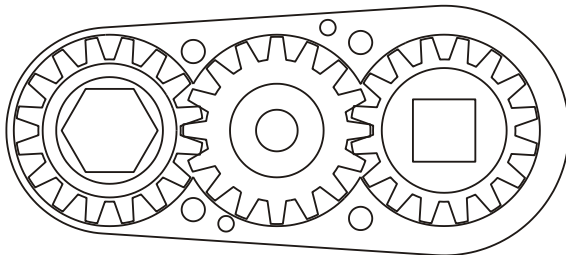

D & D PRODUCTION INC.

ASSEMBLY NO. 242020

HEAD NO. 1280

CROWFOOT ASS'Y
Rev. B
07-24-98

2500 WILLIAMS DRIVE • WATERFORD, MI • 48328

PHONE : (248) 334-2112 • FAX : (248) 334-0062

SIDE VIEW

TOP VIEW

GEAR ASSEMBLY

PARTS BLOWOUT

ITEM	DESCRIPTION	PART NO.	ITEM	DESCRIPTION	PART NO.	ITEM	DESCRIPTION	PART NO.
1	Angle Head	Cleco P Head	11	Roll Pin (2)	RP-606			
2	Gear Housing	242020-H	12	Screw (4)	S-610			
3	Socket Gear	161620-XX						
4	Thrust Race (2)	TRA-613						
5	Idler Pin	IP-6620						
6	Needle Bearing	B-66						
7	Idler Gear	161612						
8	Grease Fitting	1877						
9	Drive Gear	161612-SD						
10	Bottom Plate	242020-P						