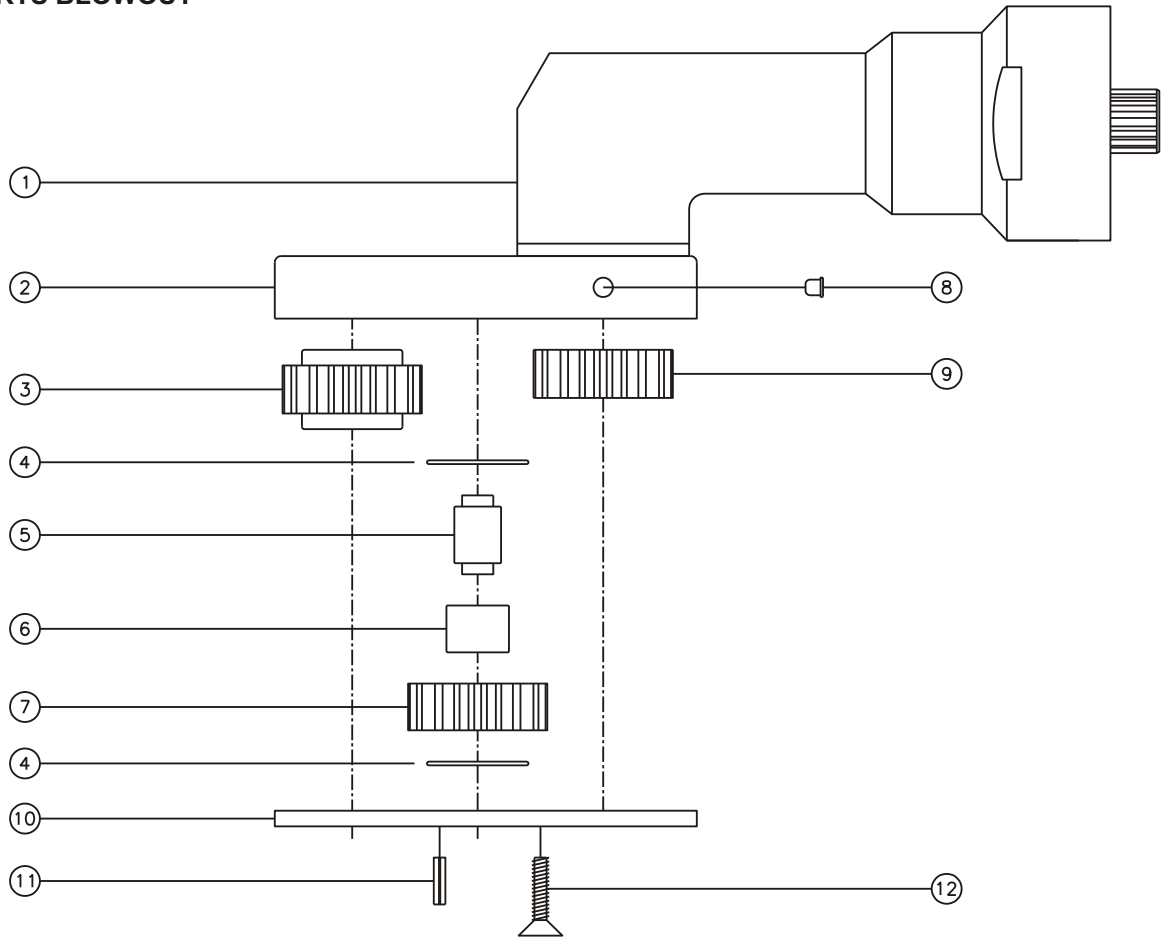

D & D PRODUCTION INC.

ASSEMBLY NO. 242020

HEAD NO. 1280

CROWFOOT ASS'Y
Rev. B
07-24-98

2500 WILLIAMS DRIVE • WATERFORD, MI • 48328

PHONE : (248) 334-2112 • FAX : (248) 334-0062

SIDE VIEW

TOP VIEW

GEAR ASSEMBLY

PARTS BLOWOUT

ITEM	DESCRIPTION	PART NO.	ITEM	DESCRIPTION	PART NO.	ITEM	DESCRIPTION	PART NO.
1	Angle Head	Cleco P Head	11	Roll Pin (2)	RP-606			
2	Gear Housing	242020-H	12	Screw (4)	S-610			
3	Socket Gear	161620-XX						
4	Thrust Race (2)	TRA-613						
5	Idler Pin	IP-6620						
6	Needle Bearing	B-66						
7	Idler Gear	161612						
8	Grease Fitting	1877						
9	Drive Gear	161612-SD						
10	Bottom Plate	242020-P						