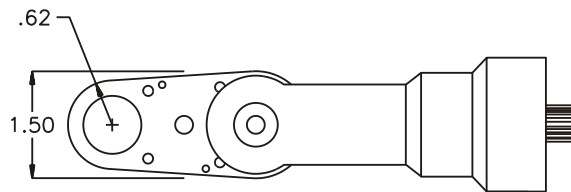

GEAR ASSEMBLY

PARTS BLOWOUT

ITEM	DESCRIPTION	PART NO.	ITEM	DESCRIPTION	PART NO.	ITEM	DESCRIPTION	PART NO.
1	Angle Head	Cleco P Head	11	Roll Pin (2)	RP-606			
2	Gear Housing	242020-H	12	Screw (4)	S-610			
3	Socket Gear	161620-XX						
4	Thrust Race (2)	TRA-613						
5	Idler Pin	IP-6620						
6	Needle Bearing	B-66						
7	Idler Gear	161612						
8	Grease Fitting	1877						
9	Drive Gear	161612-SD						
10	Bottom Plate	242020-P						