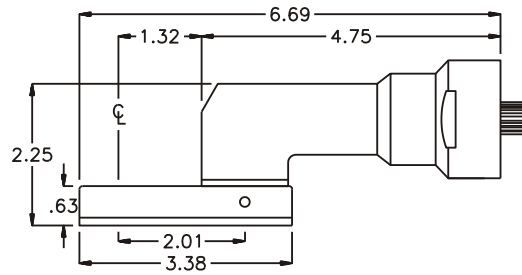

D & D PRODUCTION INC.

ASSEMBLY NO. 242020

HEAD NO. 1280

CROWFOOT ASS'Y
Rev. B
07-24-98

2500 WILLIAMS DRIVE • WATERFORD, MI • 48328

PHONE : (248) 334-2112 • FAX : (248) 334-0062

SIDE VIEW