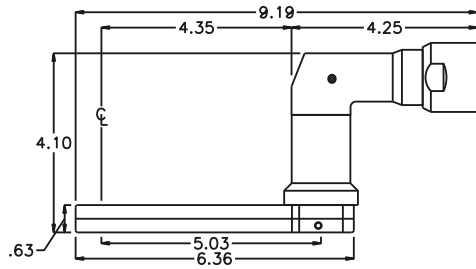

### SIDE VIEW

### PARTS BLOWOUT

ITEM	DESCRIPTION	PART NO.	ITEM	DESCRIPTION	PART NO.	ITEM	DESCRIPTION	PART NO.
1	Angle Head	IR 3S8	11	Drive Gear	161652S2-SD			
2	Drive Shaft	DS-123036	12	Gear Housing (Bottom)	242019A-4-P			
3	Angle Head Adapter	HA 32875	13	Grease Fitting	1877			
4	Needle Bearing	B-1110	14	Screw #1 (8)	S-606SH			
5	Gear Housing (Top)	242019A-4-H	15	Roll Pin (2)	RP-608			
6	Socket Gear	161620S2-XX	16	Screw #2 (4)	S-612SH			
7	Thrust Race (8)	TRA-411						
8	Idler Gear (4)	161612S2						
9	Idler Pin (4)	IP-6620C						
10	Needle Bearing (4)	B-66						