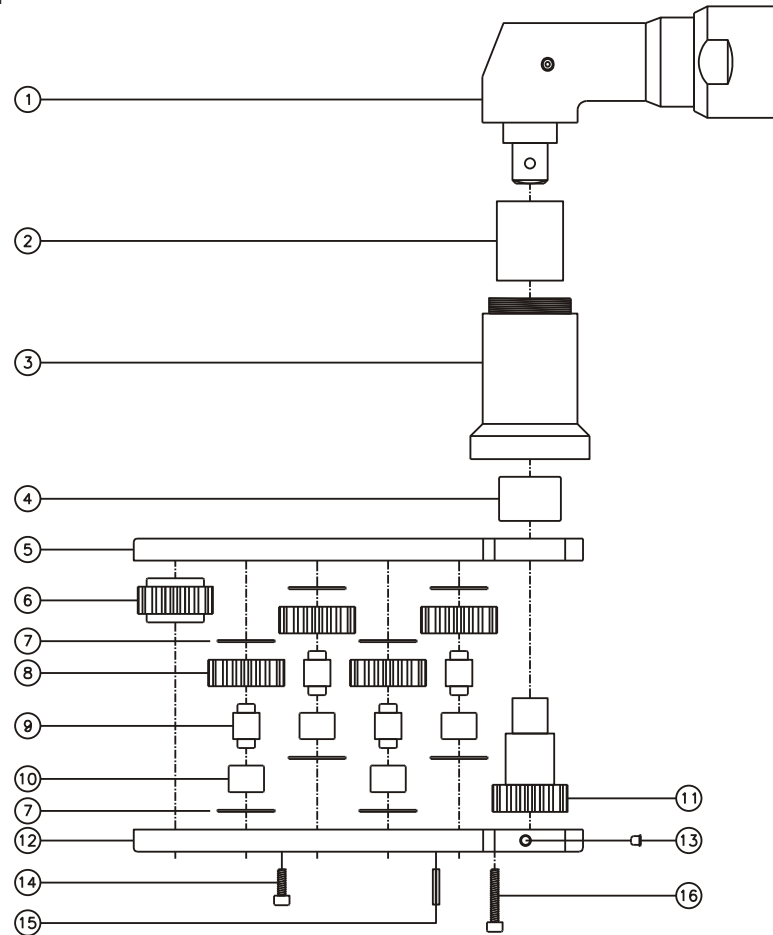

### SIDE VIEW

### TOP VIEW

### PARTS BLOWOUT

ITEM	DESCRIPTION	PART NO.	ITEM	DESCRIPTION	PART NO.	ITEM	DESCRIPTION	PART NO.
1	Angle Head	IR 3S8	11	Drive Gear	161652S2-SD			
2	Drive Shaft	DS-123036	12	Gear Housing (Bottom)	242019A-4-P			
3	Angle Head Adapter	HA 32875	13	Grease Fitting	1877			
4	Needle Bearing	B-1110	14	Screw #1 (8)	S-606SH			
5	Gear Housing (Top)	242019A-4-H	15	Roll Pin (2)	RP-608			
6	Socket Gear	161620S2-XX	16	Screw #2 (4)	S-612SH			
7	Thrust Race (8)	TRA-411						
8	Idler Gear (4)	161612S2						
9	Idler Pin (4)	IP-6620C						
10	Needle Bearing (4)	B-66						