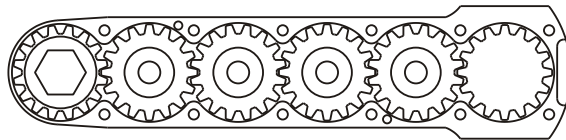

## HEAD NO. 4278

CROWFOOT ASS'Y  
Rev. B  
02-14-01

2500 WILLIAMS DRIVE • WATERFORD, MI • 48328

PHONE : (248) 334-2112 • FAX : (248) 334-0062

### SIDE VIEW

### PARTS BLOWOUT

ITEM	DESCRIPTION	PART NO.	ITEM	DESCRIPTION	PART NO.	ITEM	DESCRIPTION	PART NO.
1	Angle Head	IR 3S8	11	Drive Gear	161652S2-SD			
2	Drive Shaft	DS-123036	12	Gear Housing (Bottom)	242019A-4-P			
3	Angle Head Adapter	HA 32875	13	Grease Fitting	1877			
4	Needle Bearing	B-1110	14	Screw #1 (8)	S-606SH			
5	Gear Housing (Top)	242019A-4-H	15	Roll Pin (2)	RP-608			
6	Socket Gear	161620S2-XX	16	Screw #2 (4)	S-612SH			
7	Thrust Race (8)	TRA-411						
8	Idler Gear (4)	161612S2						
9	Idler Pin (4)	IP-6620C						
10	Needle Bearing (4)	B-66						