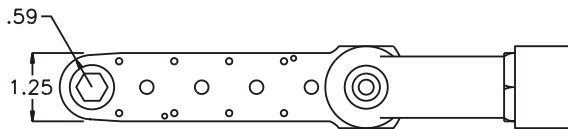

GEAR ASSEMBLY

PARTS BLOWOUT

ITEM	DESCRIPTION	PART NO.	ITEM	DESCRIPTION	PART NO.	ITEM	DESCRIPTION	PART NO.
1	Angle Head	AM3	11	Screw (12)	S-606SH			
2	Gear Housing (Top)	242019-4-H	12	Roll Pin (2)	RP-608			
3	Socket Gear	161620S2-XX						
4	Thrust Race (8)	TRA-411						
5	Idler Gear (4)	161612S2						
6	Idler Pin (4)	IP-6620C						
7	Needle Bearing (4)	B-66						
8	Drive Gear	161612S2-SD						
9	Grease Fitting	1877						
10	Gear Housing (Bottom)	242019-4-P						