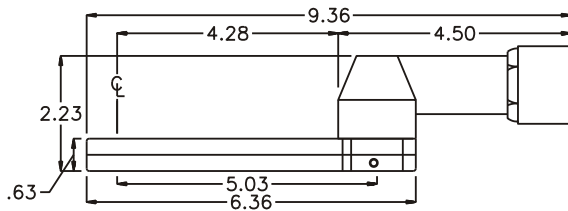

D & D PRODUCTION INC.

ASSEMBLY NO. 242019-4

HEAD NO. 4276

CROWFOOT ASS'Y
Rev. C
02-14-01

2500 WILLIAMS DRIVE • WATERFORD, MI • 48328

PHONE : (248) 334-2112 • FAX : (248) 334-0062

SIDE VIEW