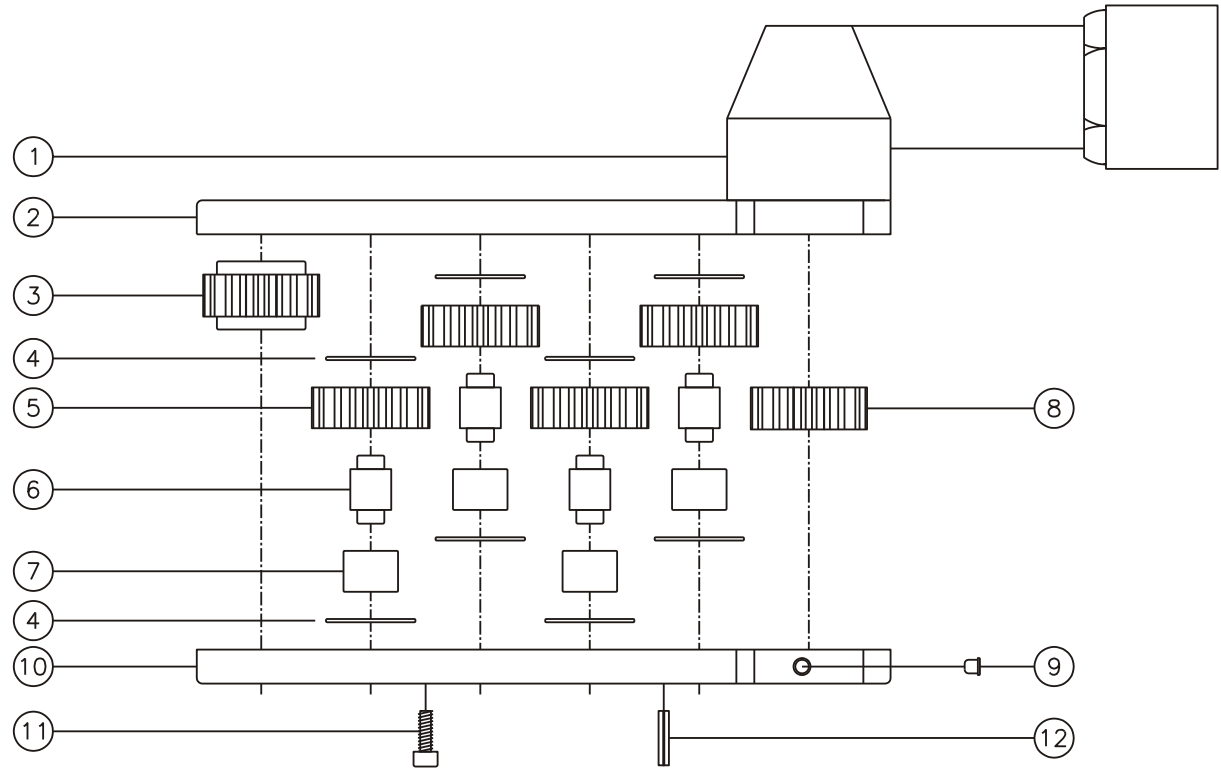

D & D PRODUCTION INC.

ASSEMBLY NO. 242019-4

HEAD NO. 4276

CROWFOOT ASS'Y
Rev. C
02-14-01

2500 WILLIAMS DRIVE • WATERFORD, MI • 48328

PHONE : (248) 334-2112 • FAX : (248) 334-0062

SIDE VIEW

TOP VIEW

GEAR ASSEMBLY

PARTS BLOWOUT

ITEM	DESCRIPTION	PART NO.	ITEM	DESCRIPTION	PART NO.	ITEM	DESCRIPTION	PART NO.
1	Angle Head	AM3	11	Screw (12)	S-606SH			
2	Gear Housing (Top)	242019-4-H	12	Roll Pin (2)	RP-608			
3	Socket Gear	161620S2-XX						
4	Thrust Race (8)	TRA-411						
5	Idler Gear (4)	161612S2						
6	Idler Pin (4)	IP-6620C						
7	Needle Bearing (4)	B-66						
8	Drive Gear	161612S2-SD						
9	Grease Fitting	1877						
10	Gear Housing (Bottom)	242019-4-P						