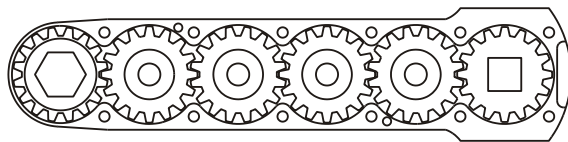

D & D PRODUCTION INC.

ASSEMBLY NO. 242019-4

HEAD NO. 4276

CROWFOOT ASS'Y
Rev. C
02-14-01

2500 WILLIAMS DRIVE • WATERFORD, MI • 48328

PHONE : (248) 334-2112 • FAX : (248) 334-0062

SIDE VIEW

TOP VIEW

GEAR ASSEMBLY

PARTS BLOWOUT

ITEM	DESCRIPTION	PART NO.	ITEM	DESCRIPTION	PART NO.	ITEM	DESCRIPTION	PART NO.
1	Angle Head	AM3	11	Screw (12)	S-606SH			
2	Gear Housing (Top)	242019-4-H	12	Roll Pin (2)	RP-608			
3	Socket Gear	161620S2-XX						
4	Thrust Race (8)	TRA-411						
5	Idler Gear (4)	161612S2						
6	Idler Pin (4)	IP-6620C						
7	Needle Bearing (4)	B-66						
8	Drive Gear	161612S2-SD						
9	Grease Fitting	1877						
10	Gear Housing (Bottom)	242019-4-P						