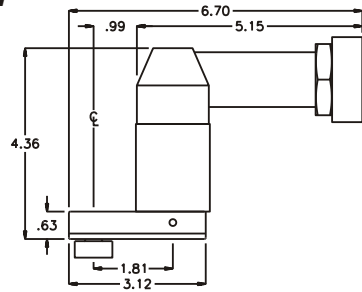

D & D PRODUCTION INC.

ASSEMBLY NO. 242018L HEAD NO. 1271

CROWFOOT ASS'Y
Rev. B
02-14-01

2500 WILLIAMS DRIVE • WATERFORD, MI • 48328

PHONE : (248) 334-2112 • FAX : (248) 334-0062

SIDE VIEW

PARTS BLOWOUT

TOP VIEW

GEAR ASSEMBLY

ITEM	DESCRIPTION	PART NO.	ITEM	DESCRIPTION	PART NO.	ITEM	DESCRIPTION	PART NO.
1	Angle Head	GD AH4	11	Drive Gear	201838-SDM			
2	Drive Shaft	DS-083036	12	Grease Fitting	1877			
3	Gear Housing	242018L-H	13	Bottom Plate	242018-P			
4	Socket Gear	201820-XX	14	Screw (6)	S-610			
5	Socket Gear Insert	IB-1812	15	Roll Pin (2)	RP-608			
6	Thrust Race (2)	TRA-411						
7	Idler Pin	IP-6620C						
8	Needle Bearing	B-66						
9	Idler Gear	201812						
10	Needle Bearing	B-116						