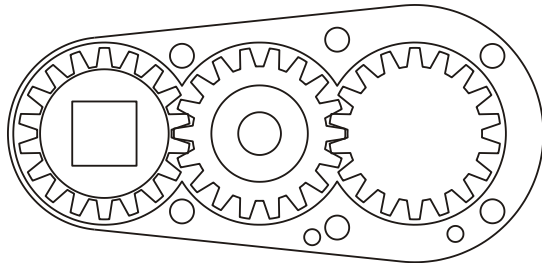

D & D PRODUCTION INC.

ASSEMBLY NO. 242018L HEAD NO. 1271

CROWFOOT ASS'Y
Rev. B
02-14-01

2500 WILLIAMS DRIVE • WATERFORD, MI • 48328

PHONE : (248) 334-2112 • FAX : (248) 334-0062

SIDE VIEW

PARTS BLOWOUT

TOP VIEW

GEAR ASSEMBLY

ITEM	DESCRIPTION	PART NO.	ITEM	DESCRIPTION	PART NO.	ITEM	DESCRIPTION	PART NO.
1	Angle Head	GD AH4	11	Drive Gear	201838-SDM			
2	Drive Shaft	DS-083036	12	Grease Fitting	1877			
3	Gear Housing	242018L-H	13	Bottom Plate	242018-P			
4	Socket Gear	201820-XX	14	Screw (6)	S-610			
5	Socket Gear Insert	IB-1812	15	Roll Pin (2)	RP-608			
6	Thrust Race (2)	TRA-411						
7	Idler Pin	IP-6620C						
8	Needle Bearing	B-66						
9	Idler Gear	201812						
10	Needle Bearing	B-116						