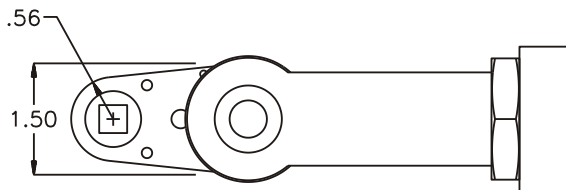

GEAR ASSEMBLY

ITEM	DESCRIPTION	PART NO.	ITEM	DESCRIPTION	PART NO.	ITEM	DESCRIPTION	PART NO.
1	Angle Head	GD AH4	11	Drive Gear	201838-SDM			
2	Drive Shaft	DS-083036	12	Grease Fitting	1877			
3	Gear Housing	242018L-H	13	Bottom Plate	242018-P			
4	Socket Gear	201820-XX	14	Screw (6)	S-610			
5	Socket Gear Insert	IB-1812	15	Roll Pin (2)	RP-608			
6	Thrust Race (2)	TRA-411						
7	Idler Pin	IP-6620C						
8	Needle Bearing	B-66						
9	Idler Gear	201812						
10	Needle Bearing	B-116						