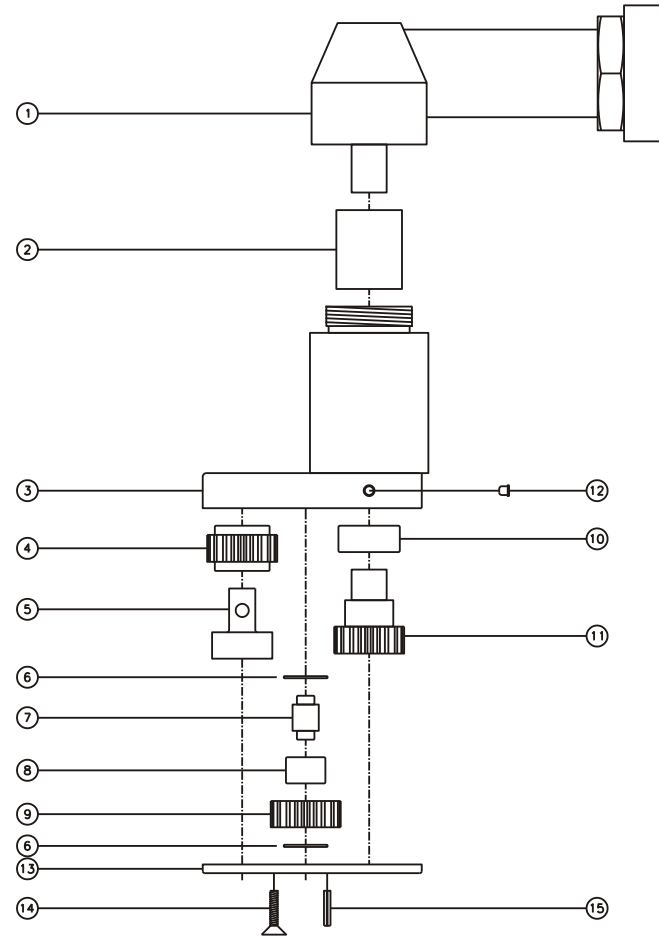

D & D PRODUCTION INC.

ASSEMBLY NO. 242018L HEAD NO. 1271

CROWFOOT ASS'Y
Rev. B
02-14-01

2500 WILLIAMS DRIVE • WATERFORD, MI • 48328

PHONE : (248) 334-2112 • FAX : (248) 334-0062

SIDE VIEW

PARTS BLOWOUT

TOP VIEW

GEAR ASSEMBLY

ITEM	DESCRIPTION	PART NO.	ITEM	DESCRIPTION	PART NO.	ITEM	DESCRIPTION	PART NO.
1	Angle Head	GD AH4	11	Drive Gear	201838-SDM			
2	Drive Shaft	DS-083036	12	Grease Fitting	1877			
3	Gear Housing	242018L-H	13	Bottom Plate	242018-P			
4	Socket Gear	201820-XX	14	Screw (6)	S-610			
5	Socket Gear Insert	IB-1812	15	Roll Pin (2)	RP-608			
6	Thrust Race (2)	TRA-411						
7	Idler Pin	IP-6620C						
8	Needle Bearing	B-66						
9	Idler Gear	201812						
10	Needle Bearing	B-116						