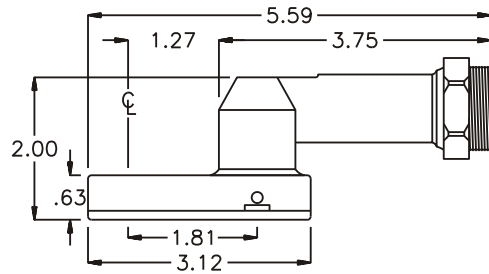

D & D PRODUCTION INC.

ASSEMBLY NO. 242018

HEAD NO. 1270

CROWFOOT ASS'Y
Rev. B
02-14-01

2500 WILLIAMS DRIVE • WATERFORD, MI • 48328

PHONE : (248) 334-2112 • FAX : (248) 334-0062

SIDE VIEW