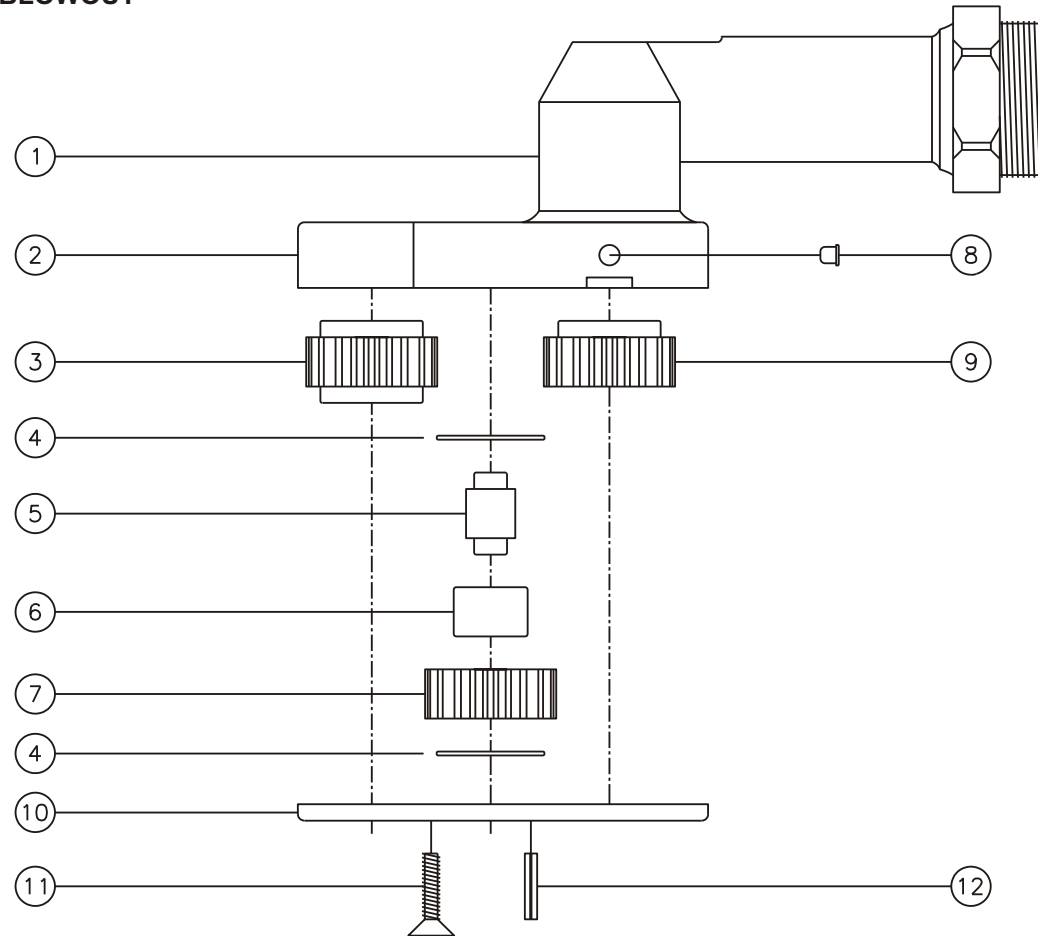

D & D PRODUCTION INC.

ASSEMBLY NO. 242018

HEAD NO. 1270

CROWFOOT ASS'Y
Rev. B
02-14-01

2500 WILLIAMS DRIVE • WATERFORD, MI • 48328

PHONE : (248) 334-2112 • FAX : (248) 334-0062

SIDE VIEW

TOP VIEW

GEAR ASSEMBLY

PARTS BLOWOUT

ITEM	DESCRIPTION	PART NO.	ITEM	DESCRIPTION	PART NO.	ITEM	DESCRIPTION	PART NO.
1	Angle Head	A/C 36	11	Screw (6)	S-610			
2	Gear Housing	242018-H	12	Roll Pin (2)	RP-608			
3	Socket Gear	201820-XX						
4	Thrust Race (2)	TRA-411						
5	Idler Pin	IP-6620C						
6	Needle Bearing	B-66						
7	Idler Gear	201812						
8	Grease Fitting	1877						
9	Drive Gear	201812-SD						
10	Bottom Plate	242018-P						