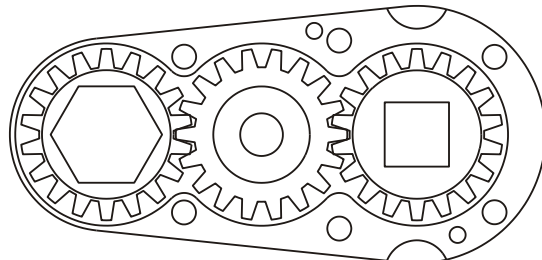

GEAR ASSEMBLY

PARTS BLOWOUT

ITEM	DESCRIPTION	PART NO.	ITEM	DESCRIPTION	PART NO.	ITEM	DESCRIPTION	PART NO.
1	Angle Head	A/C 36	11	Screw (6)	S-610			
2	Gear Housing	242018-H	12	Roll Pin (2)	RP-608			
3	Socket Gear	201820-XX						
4	Thrust Race (2)	TRA-411						
5	Idler Pin	IP-6620C						
6	Needle Bearing	B-66						
7	Idler Gear	201812						
8	Grease Fitting	1877						
9	Drive Gear	201812-SD						
10	Bottom Plate	242018-P						