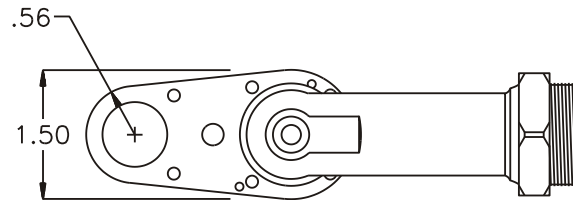

GEAR ASSEMBLY

PARTS BLOWOUT

ITEM	DESCRIPTION	PART NO.	ITEM	DESCRIPTION	PART NO.	ITEM	DESCRIPTION	PART NO.
1	Angle Head	A/C 36	11	Screw (6)	S-610			
2	Gear Housing	242018-H	12	Roll Pin (2)	RP-608			
3	Socket Gear	201820-XX						
4	Thrust Race (2)	TRA-411						
5	Idler Pin	IP-6620C						
6	Needle Bearing	B-66						
7	Idler Gear	201812						
8	Grease Fitting	1877						
9	Drive Gear	201812-SD						
10	Bottom Plate	242018-P						