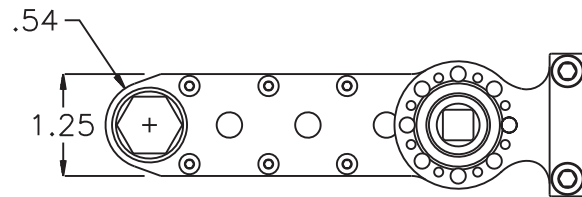

D & D PRODUCTION INC.®

ASSEMBLY NO. 242017A-3

HEAD NO. 2520

CROWFOOT ASS'Y
Rev. A
07-16-09

2500 WILLIAMS DRIVE • WATERFORD, MI • 48328

PHONE : (248) 334-2112 • FAX : (248) 334-0062

SIDE VIEW

TOP VIEW

GEAR ASSEMBLY

PARTS BLOWOUT

ITEM	DESCRIPTION	PART NO.	ITEM	DESCRIPTION	PART NO.	ITEM	DESCRIPTION	PART NO.
1	Screw #1 (2)	S-1412SH	11	Drive Gear	302415B-38SD			
2	Yoke	FA-2509-C	12	Gear Housing (Bottom)	242017A-3-P			
3	Angle Head Adapter	FA-2509-A10S	13	Grease Fitting	1877			
4	Screw #2 (6)	S-608SH	14	Dowel Pin (3)	DP-1212			
5	Gear Housing (Top)	242017A-3-H	15	Screw #3 (4)	S-612SH			
6	Socket Gear	302920B-XX						
7	Thrust Race (6)	TRA-512						
8	Idler Pin (3)	IP-6620B						
9	Needle Bearing (3)	B-66						
10	Idler Gear (3)	302912B						