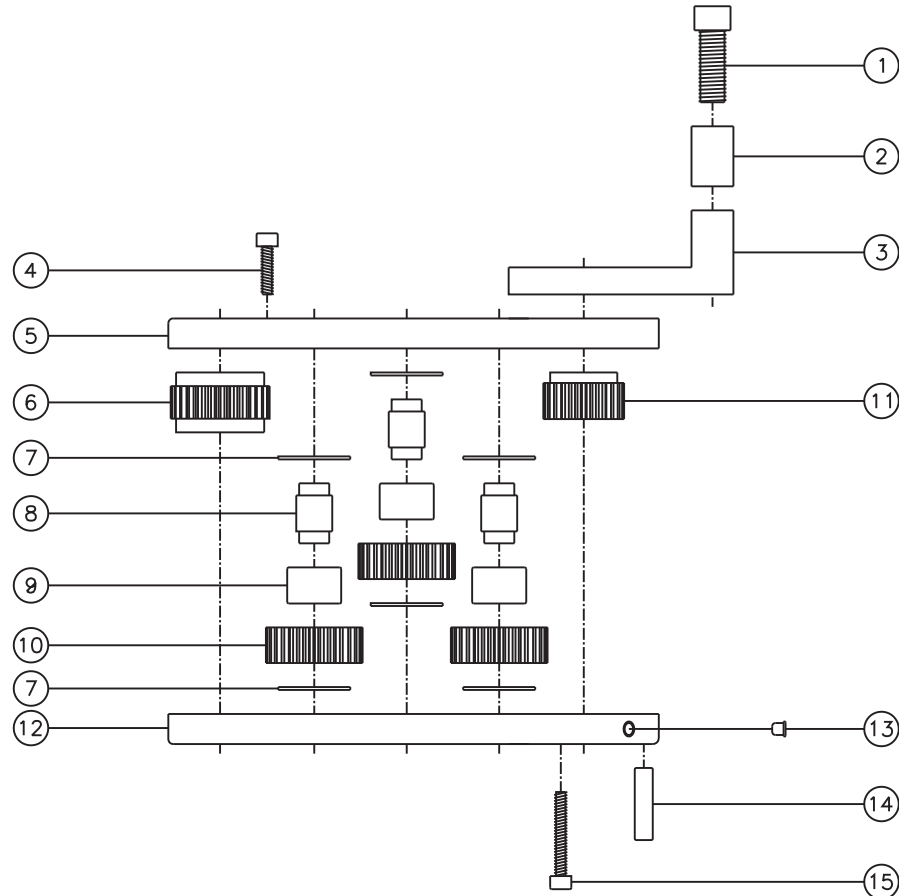

D & D PRODUCTION INC.®

ASSEMBLY NO. 242017A-3

HEAD NO. 2520

CROWFOOT ASS'Y
Rev. A
07-16-09

2500 WILLIAMS DRIVE • WATERFORD, MI • 48328

PHONE : (248) 334-2112 • FAX : (248) 334-0062

SIDE VIEW

TOP VIEW

GEAR ASSEMBLY

PARTS BLOWOUT

ITEM	DESCRIPTION	PART NO.	ITEM	DESCRIPTION	PART NO.	ITEM	DESCRIPTION	PART NO.
1	Screw #1 (2)	S-1412SH	11	Drive Gear	302415B-38SD			
2	Yoke	FA-2509-C	12	Gear Housing (Bottom)	242017A-3-P			
3	Angle Head Adapter	FA-2509-A10S	13	Grease Fitting	1877			
4	Screw #2 (6)	S-608SH	14	Dowel Pin (3)	DP-1212			
5	Gear Housing (Top)	242017A-3-H	15	Screw #3 (4)	S-612SH			
6	Socket Gear	302920B-XX						
7	Thrust Race (6)	TRA-512						
8	Idler Pin (3)	IP-6620B						
9	Needle Bearing (3)	B-66						
10	Idler Gear (3)	302912B						