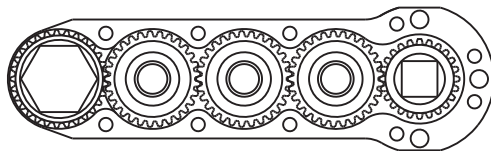

D & D PRODUCTION INC.®

ASSEMBLY NO. 242017A-3

HEAD NO. 2520

CROWFOOT ASS'Y
Rev. A
07-16-09

2500 WILLIAMS DRIVE • WATERFORD, MI • 48328

PHONE : (248) 334-2112 • FAX : (248) 334-0062

SIDE VIEW

TOP VIEW

GEAR ASSEMBLY

PARTS BLOWOUT

ITEM	DESCRIPTION	PART NO.	ITEM	DESCRIPTION	PART NO.	ITEM	DESCRIPTION	PART NO.
1	Screw #1 (2)	S-1412SH	11	Drive Gear	302415B-38SD			
2	Yoke	FA-2509-C	12	Gear Housing (Bottom)	242017A-3-P			
3	Angle Head Adapter	FA-2509-A10S	13	Grease Fitting	1877			
4	Screw #2 (6)	S-608SH	14	Dowel Pin (3)	DP-1212			
5	Gear Housing (Top)	242017A-3-H	15	Screw #3 (4)	S-612SH			
6	Socket Gear	302920B-XX						
7	Thrust Race (6)	TRA-512						
8	Idler Pin (3)	IP-6620B						
9	Needle Bearing (3)	B-66						
10	Idler Gear (3)	302912B						