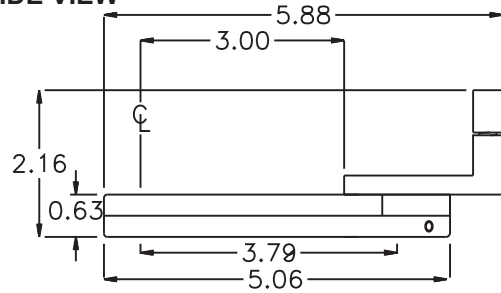

D & D PRODUCTION INC.®

ASSEMBLY NO. 242017A-3

HEAD NO. 2520

CROWFOOT ASS'Y
Rev. A
07-16-09

2500 WILLIAMS DRIVE • WATERFORD, MI • 48328

PHONE : (248) 334-2112 • FAX : (248) 334-0062

SIDE VIEW

TOP VIEW