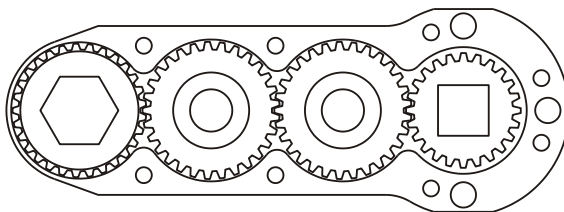

D & D PRODUCTION INC.

ASSEMBLY NO. 242017A-2

HEAD NO. 2500

CROWFOOT ASS'Y
Rev. B
03-07-02

2500 WILLIAMS DRIVE • WATERFORD, MI • 48328

PHONE : (248) 334-2112 • FAX : (248) 334-0062

SIDE VIEW

TOP VIEW

GEAR ASSEMBLY

PARTS BLOWOUT

ITEM	DESCRIPTION	PART NO.	ITEM	DESCRIPTION	PART NO.	ITEM	DESCRIPTION	PART NO.
1	Angle Head	IR 3S6	11	Gear Housing (Bottom)	242017A-2-P			
2	Angle Head Adapter	HA-3S6	12	Grease Fitting	1877			
3	Gear Housing (Top)	242017A-2-H	13	Screw #1 (4)	S-608SH			
4	Socket Gear	302920-XX	14	Screw #2 (4)	S-612SH			
5	Thrust Race (4)	TRA-512	15	Dowel Pin (3)	DP-1212			
6	Idler Pin (2)	IP-6620B						
7	Needle Bearing (2)	B-66						
8	Idler Gear (2)	302912						
9	Needle Bearing	B-105						
10	Drive Gear	302425-SD						