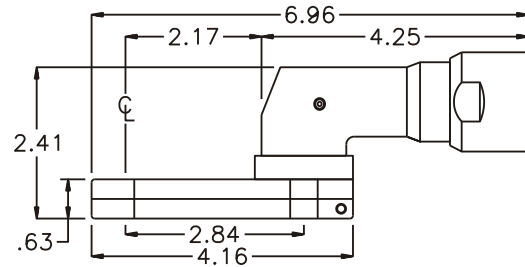

D & D PRODUCTION INC.

ASSEMBLY NO. 242017A-2

HEAD NO. 2500

CROWFOOT ASS'Y
Rev. B
03-07-02

2500 WILLIAMS DRIVE • WATERFORD, MI • 48328

PHONE : (248) 334-2112 • FAX : (248) 334-0062

SIDE VIEW

TOP VIEW

GEAR ASSEMBLY

PARTS BLOWOUT

ITEM	DESCRIPTION	PART NO.	ITEM	DESCRIPTION	PART NO.	ITEM	DESCRIPTION	PART NO.
1	Angle Head	IR 3S6	11	Gear Housing (Bottom)	242017A-2-P			
2	Angle Head Adapter	HA-3S6	12	Grease Fitting	1877			
3	Gear Housing (Top)	242017A-2-H	13	Screw #1 (4)	S-608SH			
4	Socket Gear	302920-XX	14	Screw #2 (4)	S-612SH			
5	Thrust Race (4)	TRA-512	15	Dowel Pin (3)	DP-1212			
6	Idler Pin (2)	IP-6620B						
7	Needle Bearing (2)	B-66						
8	Idler Gear (2)	302912						
9	Needle Bearing	B-105						
10	Drive Gear	302425-SD						