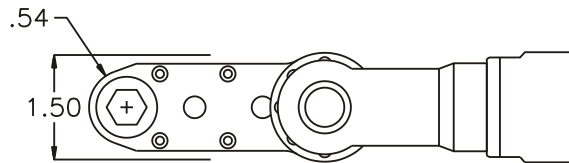

GEAR ASSEMBLY

PARTS BLOWOUT

ITEM	DESCRIPTION	PART NO.	ITEM	DESCRIPTION	PART NO.	ITEM	DESCRIPTION	PART NO.
1	Angle Head	IR 3S6	11	Gear Housing (Bottom)	242017A-2-P			
2	Angle Head Adapter	HA-3S6	12	Grease Fitting	1877			
3	Gear Housing (Top)	242017A-2-H	13	Screw #1 (4)	S-608SH			
4	Socket Gear	302920-XX	14	Screw #2 (4)	S-612SH			
5	Thrust Race (4)	TRA-512	15	Dowel Pin (3)	DP-1212			
6	Idler Pin (2)	IP-6620B						
7	Needle Bearing (2)	B-66						
8	Idler Gear (2)	302912						
9	Needle Bearing	B-105						
10	Drive Gear	302425-SD						