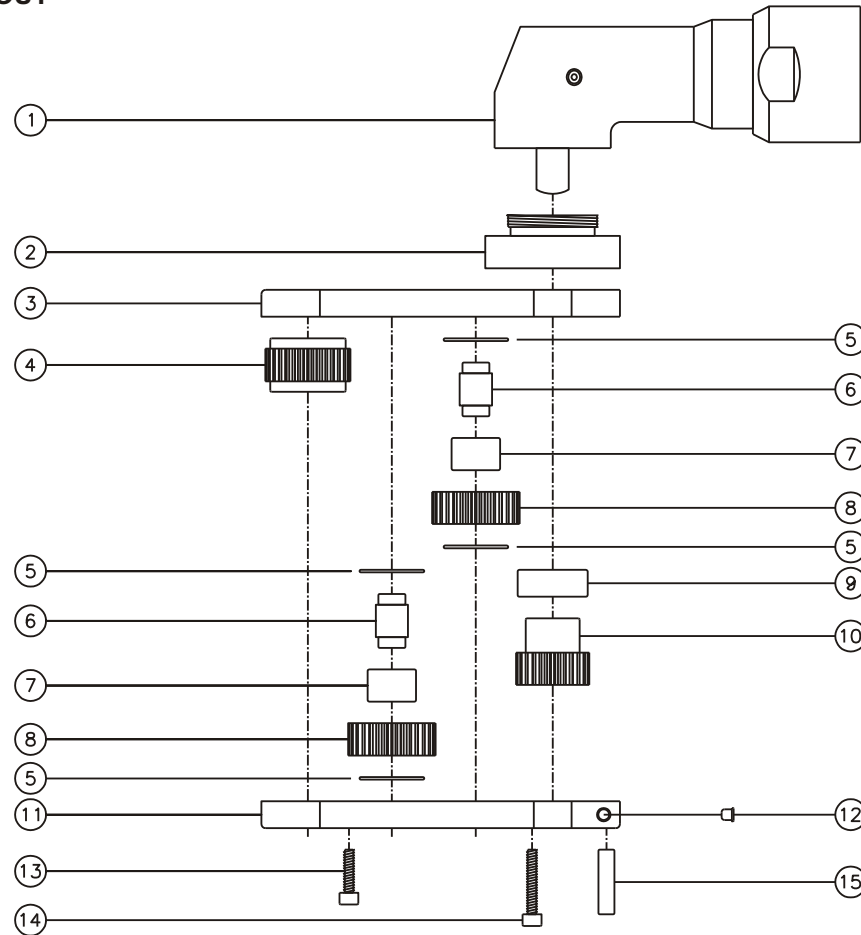

D & D PRODUCTION INC.

ASSEMBLY NO. 242017A-2

HEAD NO. 2500

CROWFOOT ASS'Y
Rev. B
03-07-02

2500 WILLIAMS DRIVE • WATERFORD, MI • 48328

PHONE : (248) 334-2112 • FAX : (248) 334-0062

SIDE VIEW

TOP VIEW

GEAR ASSEMBLY

PARTS BLOWOUT

ITEM	DESCRIPTION	PART NO.	ITEM	DESCRIPTION	PART NO.	ITEM	DESCRIPTION	PART NO.
1	Angle Head	IR 3S6	11	Gear Housing (Bottom)	242017A-2-P			
2	Angle Head Adapter	HA-3S6	12	Grease Fitting	1877			
3	Gear Housing (Top)	242017A-2-H	13	Screw #1 (4)	S-608SH			
4	Socket Gear	302920-XX	14	Screw #2 (4)	S-612SH			
5	Thrust Race (4)	TRA-512	15	Dowel Pin (3)	DP-1212			
6	Idler Pin (2)	IP-6620B						
7	Needle Bearing (2)	B-66						
8	Idler Gear (2)	302912						
9	Needle Bearing	B-105						
10	Drive Gear	302425-SD						