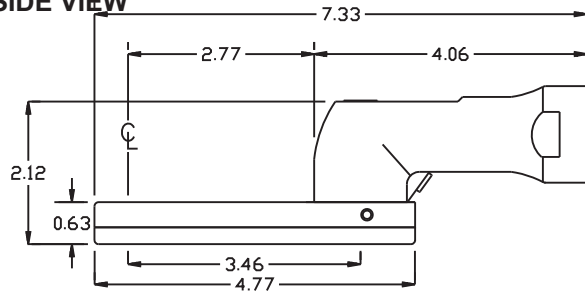

### SIDE VIEW

### PARTS BLOWOUT

ITEM	DESCRIPTION	PART NO.	ITEM	DESCRIPTION	PART NO.	ITEM	DESCRIPTION	PART NO.
1	Motor	E33LA18-46	11	Grease Fitting	1877			
2	End Nut	ENT-ST50-A	12	Drive Gear	201712Z-38SD			
3	Screw #1 (6)	S-M4X16	13	Gear Housing (Bottom)	242016B-3-P			
4	Gear Housing (Top)	242416CZ-3-H	14	Screw #2 (4)	S-M4X10SH			
5	Bushing (2)	A-4808	15	Dowel Pin (3)	DP-M5X16			
6	Socket Gear	201720Z-XX*						
7	Thrust Race (6)	TRA-411						
8	Idler Gear (3)	201712Z						
9	Needle Bearing (3)	B-66						
10	Idler Pin (3)	IP-6620C						