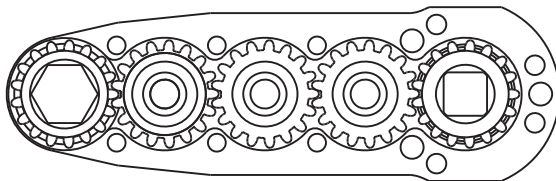

### SIDE VIEW

### TOP VIEW

### PARTS BLOWOUT

ITEM	DESCRIPTION	PART NO.	ITEM	DESCRIPTION	PART NO.	ITEM	DESCRIPTION	PART NO.
1	Motor	E33LA18-46	11	Grease Fitting	1877			
2	End Nut	ENT-ST50-A	12	Drive Gear	201712Z-38SD			
3	Screw #1 (6)	S-M4X16	13	Gear Housing (Bottom)	242016B-3-P			
4	Gear Housing (Top)	242416CZ-3-H	14	Screw #2 (4)	S-M4X10SH			
5	Bushing (2)	A-4808	15	Dowel Pin (3)	DP-M5X16			
6	Socket Gear	201720Z-XX*						
7	Thrust Race (6)	TRA-411						
8	Idler Gear (3)	201712Z						
9	Needle Bearing (3)	B-66						
10	Idler Pin (3)	IP-6620C						