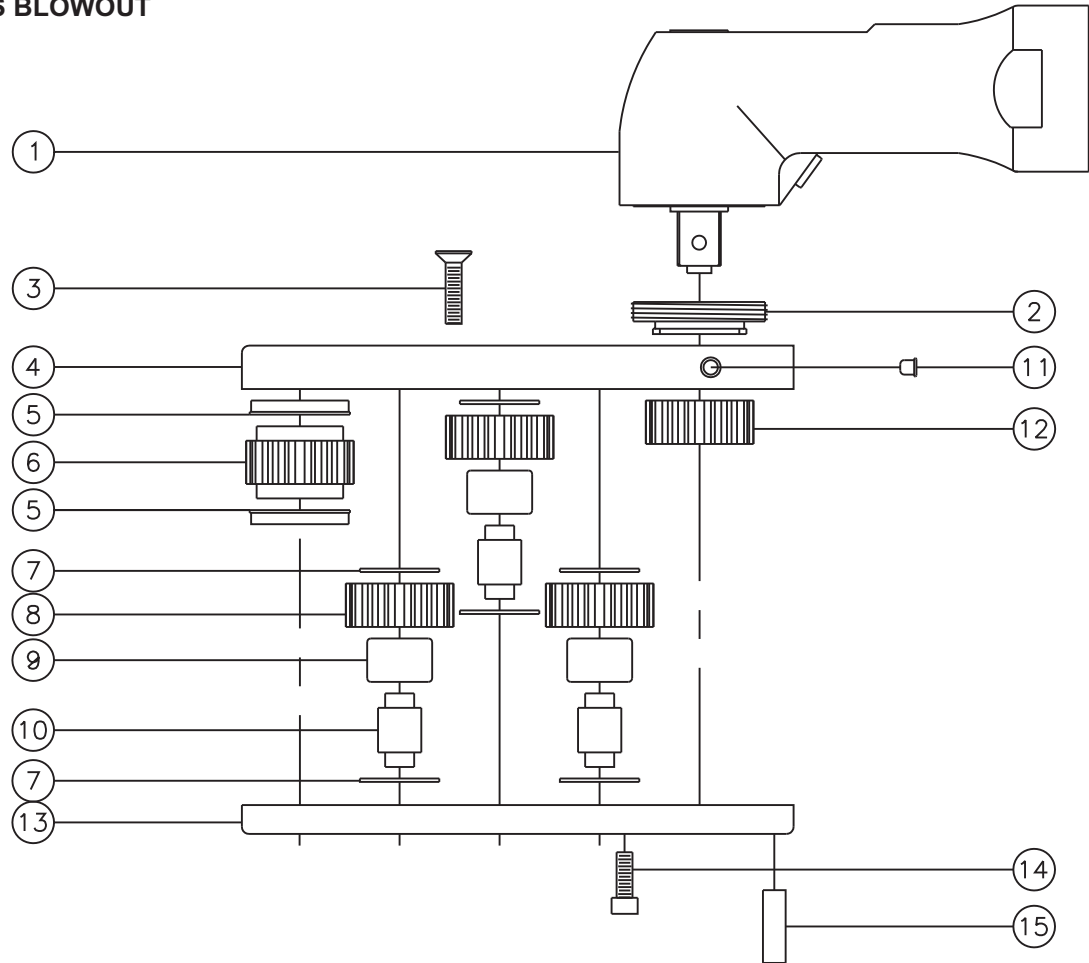

### SIDE VIEW

### TOP VIEW

### PARTS BLOWOUT

ITEM	DESCRIPTION	PART NO.	ITEM	DESCRIPTION	PART NO.	ITEM	DESCRIPTION	PART NO.
1	Motor	E33LA18-46	11	Grease Fitting	1877			
2	End Nut	ENT-ST50-A	12	Drive Gear	201712Z-38SD			
3	Screw #1 (6)	S-M4X16	13	Gear Housing (Bottom)	242016B-3-P			
4	Gear Housing (Top)	242416CZ-3-H	14	Screw #2 (4)	S-M4X10SH			
5	Bushing (2)	A-4808	15	Dowel Pin (3)	DP-M5X16			
6	Socket Gear	201720Z-XX*						
7	Thrust Race (6)	TRA-411						
8	Idler Gear (3)	201712Z						
9	Needle Bearing (3)	B-66						
10	Idler Pin (3)	IP-6620C						