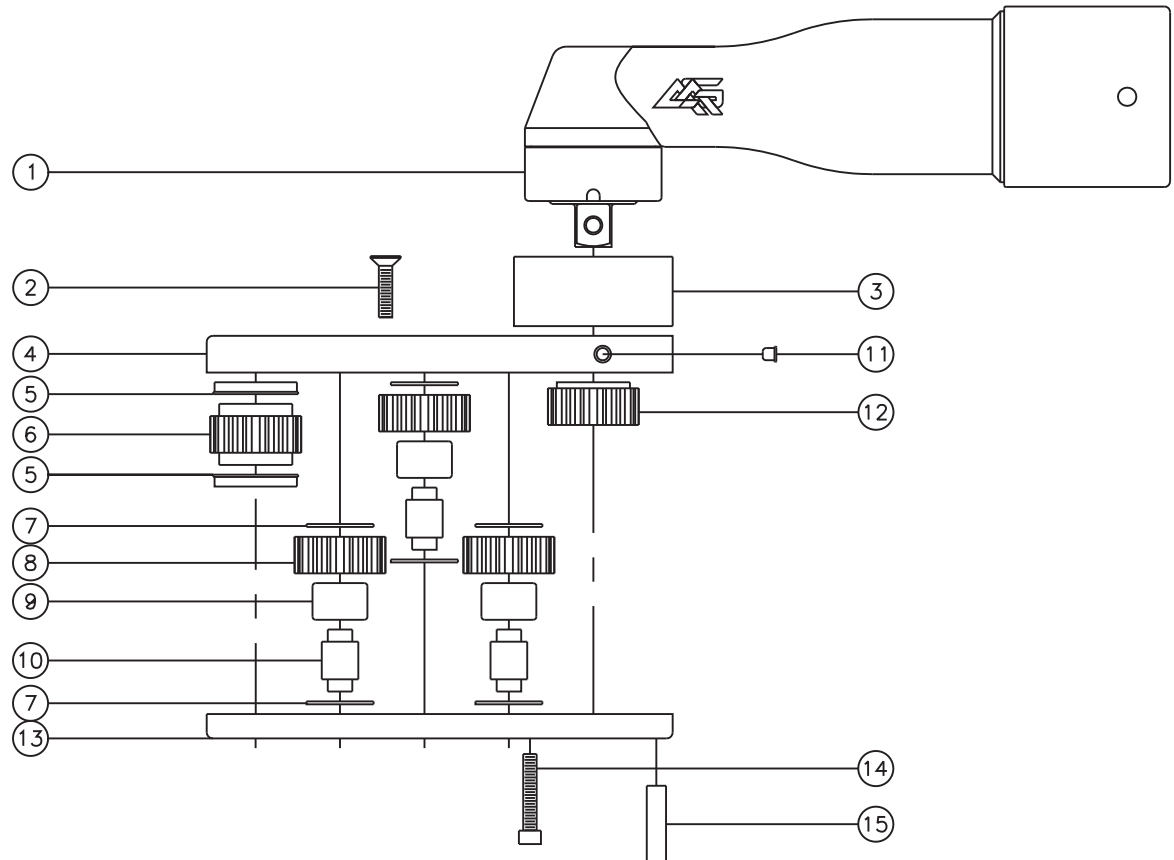

D & D PRODUCTION INC.®

ASSEMBLY NO. 242016B-3

HEAD NO. 3281

CROWFOOT ASS'Y
Rev. A
02-25-09

2500 WILLIAMS DRIVE • WATERFORD, MI • 48328

PHONE : (248) 334-2112 • FAX : (248) 334-0062

SIDE VIEW

TOP VIEW

GEAR ASSEMBLY

PARTS BLOWOUT

ITEM	DESCRIPTION	PART NO.	ITEM	DESCRIPTION	PART NO.	ITEM	DESCRIPTION	PART NO.
1	Motor	T066A041SHP3	11	Grease Fitting	1877			
2	Screw #1 (6)	S-M4X16	12	Drive Gear	201714-38SD			
3	Adapter	HA-2623-A50	13	Gear Housing (Bottom)	242016B-3-P			
4	Gear Housing (Top)	242416B-3-H	14	Screw #2 (4)	S-M4X20SH			
5	Bushing (2)	A-4808	15	Dowel Pin (3)	DP-M5X20			
6	Socket Gear	201720-XX*						
7	Thrust Race (6)	TRA-411						
8	Idler Gear (3)	201712						
9	Needle Bearing (3)	B-66						
10	Idler Pin (3)	IP-6620C						