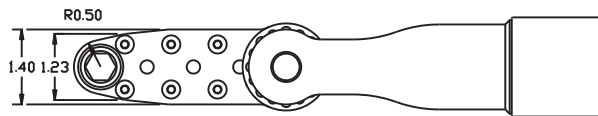

GEAR ASSEMBLY

PARTS BLOWOUT

ITEM	DESCRIPTION	PART NO.	ITEM	DESCRIPTION	PART NO.	ITEM	DESCRIPTION	PART NO.
1	Motor	T066A041SHP3	11	Grease Fitting	1877			
2	Screw #1 (6)	S-M4X16	12	Drive Gear	201714-38SD			
3	Adapter	HA-2623-A50	13	Gear Housing (Bottom)	242016B-3-P			
4	Gear Housing (Top)	242416B-3-H	14	Screw #2 (4)	S-M4X20SH			
5	Bushing (2)	A-4808	15	Dowel Pin (3)	DP-M5X20			
6	Socket Gear	201720-XX*						
7	Thrust Race (6)	TRA-411						
8	Idler Gear (3)	201712						
9	Needle Bearing (3)	B-66						
10	Idler Pin (3)	IP-6620C						