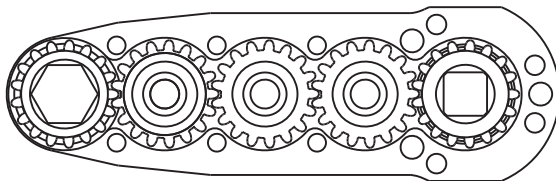

D & D PRODUCTION INC.®

ASSEMBLY NO. 242016B-3

HEAD NO. 3281

CROWFOOT ASS'Y
Rev. A
02-25-09

2500 WILLIAMS DRIVE • WATERFORD, MI • 48328

PHONE : (248) 334-2112 • FAX : (248) 334-0062

SIDE VIEW

TOP VIEW

GEAR ASSEMBLY

PARTS BLOWOUT

ITEM	DESCRIPTION	PART NO.	ITEM	DESCRIPTION	PART NO.	ITEM	DESCRIPTION	PART NO.
1	Motor	T066A041SHP3	11	Grease Fitting	1877			
2	Screw #1 (6)	S-M4X16	12	Drive Gear	201714-38SD			
3	Adapter	HA-2623-A50	13	Gear Housing (Bottom)	242016B-3-P			
4	Gear Housing (Top)	242416B-3-H	14	Screw #2 (4)	S-M4X20SH			
5	Bushing (2)	A-4808	15	Dowel Pin (3)	DP-M5X20			
6	Socket Gear	201720-XX*						
7	Thrust Race (6)	TRA-411						
8	Idler Gear (3)	201712						
9	Needle Bearing (3)	B-66						
10	Idler Pin (3)	IP-6620C						