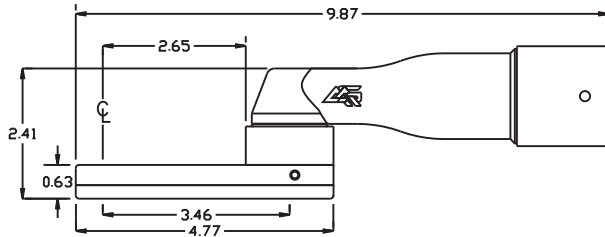

D & D PRODUCTION INC.®

ASSEMBLY NO. 242016B-3

HEAD NO. 3281

CROWFOOT ASS'Y
Rev. A
02-25-09

2500 WILLIAMS DRIVE • WATERFORD, MI • 48328

PHONE : (248) 334-2112 • FAX : (248) 334-0062

SIDE VIEW

TOP VIEW