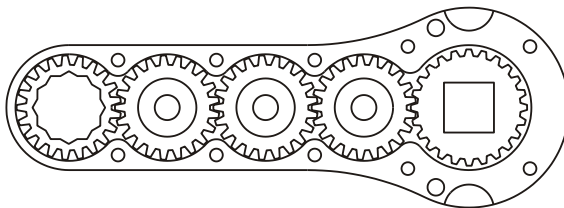

D & D PRODUCTION INC.

ASSEMBLY NO. 242015A-3

HEAD NO. 3280

CROWFOOT ASS'Y
Rev. B
07-25-02

2500 WILLIAMS DRIVE • WATERFORD, MI • 48328

PHONE : (248) 334-2112 • FAX : (248) 334-0062

SIDE VIEW

TOP VIEW

GEAR ASSEMBLY

PARTS BLOWOUT

ITEM	DESCRIPTION	PART NO.	ITEM	DESCRIPTION	PART NO.	ITEM	DESCRIPTION	PART NO.
1	Angle Head	ETV S7-30	11	Screw #1 (6)	S-408SH			
2	Angle Head Adapter	HA-2407B-S730	12	Screw #2 (4)	S-412SH			
3	Gear Housing (Top)	242015A-3-H	13	Dowel Pin (2)	DP-812			
4	Socket Gear	302120-XX						
5	Idler Gear (3)	302112						
6	Idler Pin (3)	IP-4520						
7	Needle Bearing (3)	B-45						
8	Drive Gear	302415-SD						
9	Gear Housing (Bottom)	242015-3-P						
10	Grease Fitting	1877						