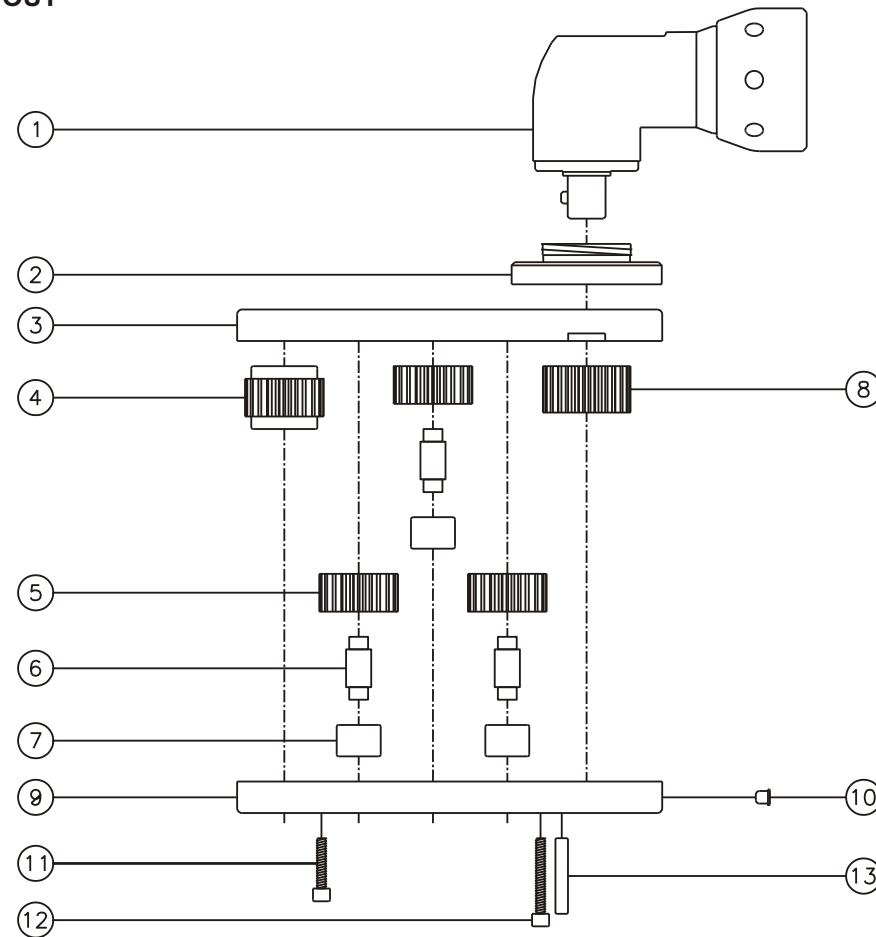

D & D PRODUCTION INC.

ASSEMBLY NO. 242015A-3

HEAD NO. 3280

CROWFOOT ASS'Y
Rev. B
07-25-02

2500 WILLIAMS DRIVE • WATERFORD, MI • 48328

PHONE : (248) 334-2112 • FAX : (248) 334-0062

SIDE VIEW

TOP VIEW

GEAR ASSEMBLY

PARTS BLOWOUT

ITEM	DESCRIPTION	PART NO.	ITEM	DESCRIPTION	PART NO.	ITEM	DESCRIPTION	PART NO.
1	Angle Head	ETV S7-30	11	Screw #1 (6)	S-408SH			
2	Angle Head Adapter	HA-2407B-S730	12	Screw #2 (4)	S-412SH			
3	Gear Housing (Top)	242015A-3-H	13	Dowel Pin (2)	DP-812			
4	Socket Gear	302120-XX						
5	Idler Gear (3)	302112						
6	Idler Pin (3)	IP-4520						
7	Needle Bearing (3)	B-45						
8	Drive Gear	302415-SD						
9	Gear Housing (Bottom)	242015-3-P						
10	Grease Fitting	1877						