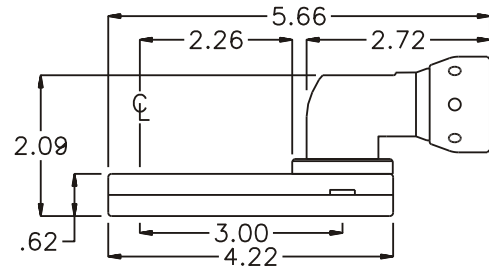

D & D PRODUCTION INC.

ASSEMBLY NO. 242015A-3

HEAD NO. 3280

CROWFOOT ASS'Y
Rev. B
07-25-02

2500 WILLIAMS DRIVE • WATERFORD, MI • 48328

PHONE : (248) 334-2112 • FAX : (248) 334-0062

SIDE VIEW

TOP VIEW

GEAR ASSEMBLY

PARTS BLOWOUT

ITEM	DESCRIPTION	PART NO.	ITEM	DESCRIPTION	PART NO.	ITEM	DESCRIPTION	PART NO.
1	Angle Head	ETV S7-30	11	Screw #1 (6)	S-408SH			
2	Angle Head Adapter	HA-2407B-S730	12	Screw #2 (4)	S-412SH			
3	Gear Housing (Top)	242015A-3-H	13	Dowel Pin (2)	DP-812			
4	Socket Gear	302120-XX						
5	Idler Gear (3)	302112						
6	Idler Pin (3)	IP-4520						
7	Needle Bearing (3)	B-45						
8	Drive Gear	302415-SD						
9	Gear Housing (Bottom)	242015-3-P						
10	Grease Fitting	1877						