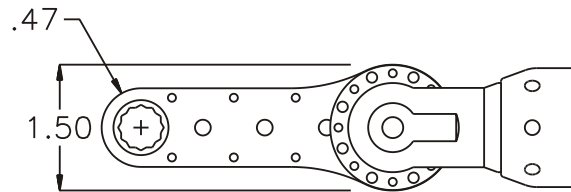

GEAR ASSEMBLY

PARTS BLOWOUT

ITEM	DESCRIPTION	PART NO.	ITEM	DESCRIPTION	PART NO.	ITEM	DESCRIPTION	PART NO.
1	Angle Head	ETV S7-30	11	Screw #1 (6)	S-408SH			
2	Angle Head Adapter	HA-2407B-S730	12	Screw #2 (4)	S-412SH			
3	Gear Housing (Top)	242015A-3-H	13	Dowel Pin (2)	DP-812			
4	Socket Gear	302120-XX						
5	Idler Gear (3)	302112						
6	Idler Pin (3)	IP-4520						
7	Needle Bearing (3)	B-45						
8	Drive Gear	302415-SD						
9	Gear Housing (Bottom)	242015-3-P						
10	Grease Fitting	1877						