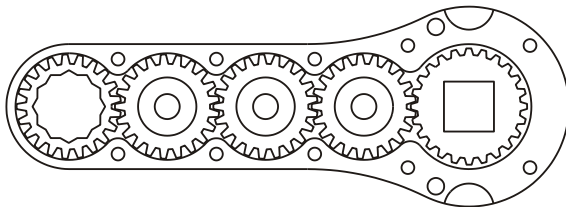

D & D PRODUCTION INC.

ASSEMBLY NO. 242015-3

HEAD NO. 3268

CROWFOOT ASS'Y
Rev. A
11-01-95

2500 WILLIAMS DRIVE • WATERFORD, MI • 48328

PHONE : (248) 334-2112 • FAX : (248) 334-0062

SIDE VIEW

TOP VIEW

GEAR ASSEMBLY

PARTS BLOWOUT

ITEM	DESCRIPTION	PART NO.	ITEM	DESCRIPTION	PART NO.	ITEM	DESCRIPTION	PART NO.
1	Angle Head	Cleco P Head	11	Roll Pin (2)	RP-808			
2	Gear Housing (Top)	242015-3-H						
3	Socket Gear	302120-XX						
4	Idler Gear (3)	302112						
5	Idler Pin (3)	IP-4520						
6	Needle Bearing (3)	B-45						
7	Drive Gear	302415-SD						
8	Gear Housing (Bottom)	242015-3-P						
9	Grease Fitting	1877						
10	Screw (10)	S-408SH						