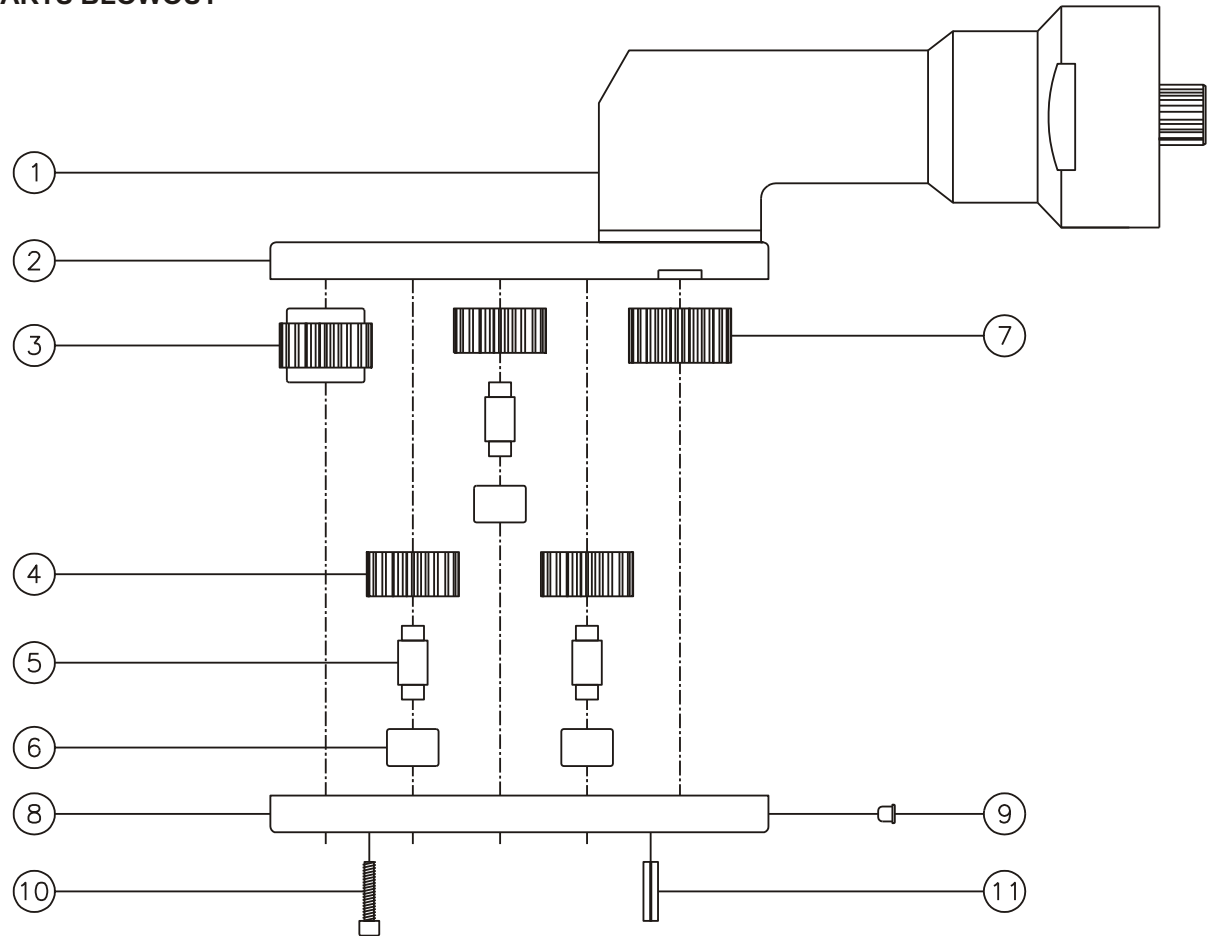

D & D PRODUCTION INC.

ASSEMBLY NO. 242015-3

HEAD NO. 3268

CROWFOOT ASS'Y
Rev. A
11-01-95

2500 WILLIAMS DRIVE • WATERFORD, MI • 48328

PHONE : (248) 334-2112 • FAX : (248) 334-0062

SIDE VIEW

TOP VIEW

GEAR ASSEMBLY

PARTS BLOWOUT

ITEM	DESCRIPTION	PART NO.	ITEM	DESCRIPTION	PART NO.	ITEM	DESCRIPTION	PART NO.
1	Angle Head	Cleco P Head	11	Roll Pin (2)	RP-808			
2	Gear Housing (Top)	242015-3-H						
3	Socket Gear	302120-XX						
4	Idler Gear (3)	302112						
5	Idler Pin (3)	IP-4520						
6	Needle Bearing (3)	B-45						
7	Drive Gear	302415-SD						
8	Gear Housing (Bottom)	242015-3-P						
9	Grease Fitting	1877						
10	Screw (10)	S-408SH						