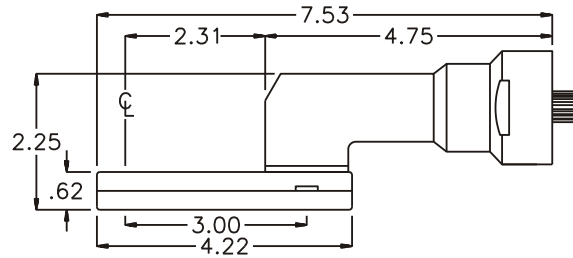

D & D PRODUCTION INC.

ASSEMBLY NO. 242015-3

HEAD NO. 3268

CROWFOOT ASS'Y
Rev. A
11-01-95

2500 WILLIAMS DRIVE • WATERFORD, MI • 48328

PHONE : (248) 334-2112 • FAX : (248) 334-0062

SIDE VIEW

TOP VIEW