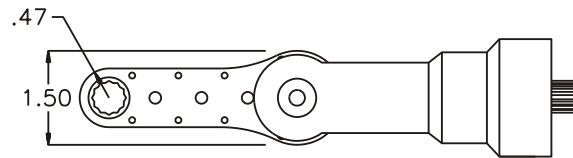

GEAR ASSEMBLY

PARTS BLOWOUT

ITEM	DESCRIPTION	PART NO.	ITEM	DESCRIPTION	PART NO.	ITEM	DESCRIPTION	PART NO.
1	Angle Head	Cleco P Head	11	Roll Pin (2)	RP-808			
2	Gear Housing (Top)	242015-3-H						
3	Socket Gear	302120-XX						
4	Idler Gear (3)	302112						
5	Idler Pin (3)	IP-4520						
6	Needle Bearing (3)	B-45						
7	Drive Gear	302415-SD						
8	Gear Housing (Bottom)	242015-3-P						
9	Grease Fitting	1877						
10	Screw (10)	S-408SH						