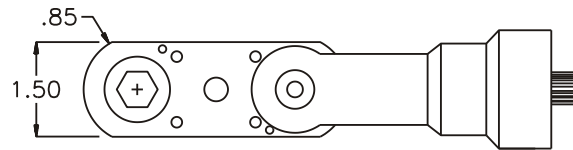

GEAR ASSEMBLY

PARTS BLOWOUT

ITEM	DESCRIPTION	PART NO.	ITEM	DESCRIPTION	PART NO.	ITEM	DESCRIPTION	PART NO.
1	Angle Head	Cleco P Head	11	Screw (4)	S-808			
2	Gear Housing	241824M-H	12	Roll Pin (2)	RP-804			
3	Socket Gear	202518M-XX						
4	Thrust Race (2)	TRA-815						
5	Idler Gear	202510M						
6	Idler Pin	IP-8518						
7	Needle Bearing	B-85						
8	Grease Fitting	1877						
9	Drive Gear	202510-SD						
10	Bottom Plate	241824M-P						