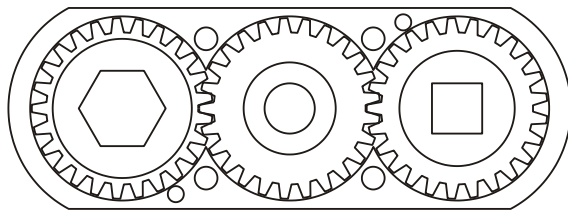

D & D PRODUCTION INC.

ASSEMBLY NO. 241824M

HEAD NO. 1425

CROWFOOT ASS'Y
Rev. A
06-30-98

2500 WILLIAMS DRIVE • WATERFORD, MI • 48328

PHONE : (248) 334-2112 • FAX : (248) 334-0062

SIDE VIEW

TOP VIEW

GEAR ASSEMBLY

PARTS BLOWOUT

ITEM	DESCRIPTION	PART NO.	ITEM	DESCRIPTION	PART NO.	ITEM	DESCRIPTION	PART NO.
1	Angle Head	Cleco P Head	11	Screw (4)	S-808			
2	Gear Housing	241824M-H	12	Roll Pin (2)	RP-804			
3	Socket Gear	202518M-XX						
4	Thrust Race (2)	TRA-815						
5	Idler Gear	202510M						
6	Idler Pin	IP-8518						
7	Needle Bearing	B-85						
8	Grease Fitting	1877						
9	Drive Gear	202510-SD						
10	Bottom Plate	241824M-P						