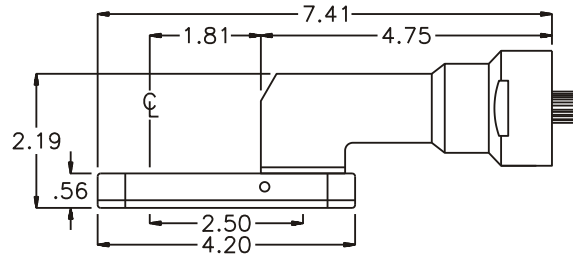

D & D PRODUCTION INC.

ASSEMBLY NO. 241824M

HEAD NO. 1425

CROWFOOT ASS'Y
Rev. A
06-30-98

2500 WILLIAMS DRIVE • WATERFORD, MI • 48328

PHONE : (248) 334-2112 • FAX : (248) 334-0062

SIDE VIEW

TOP VIEW