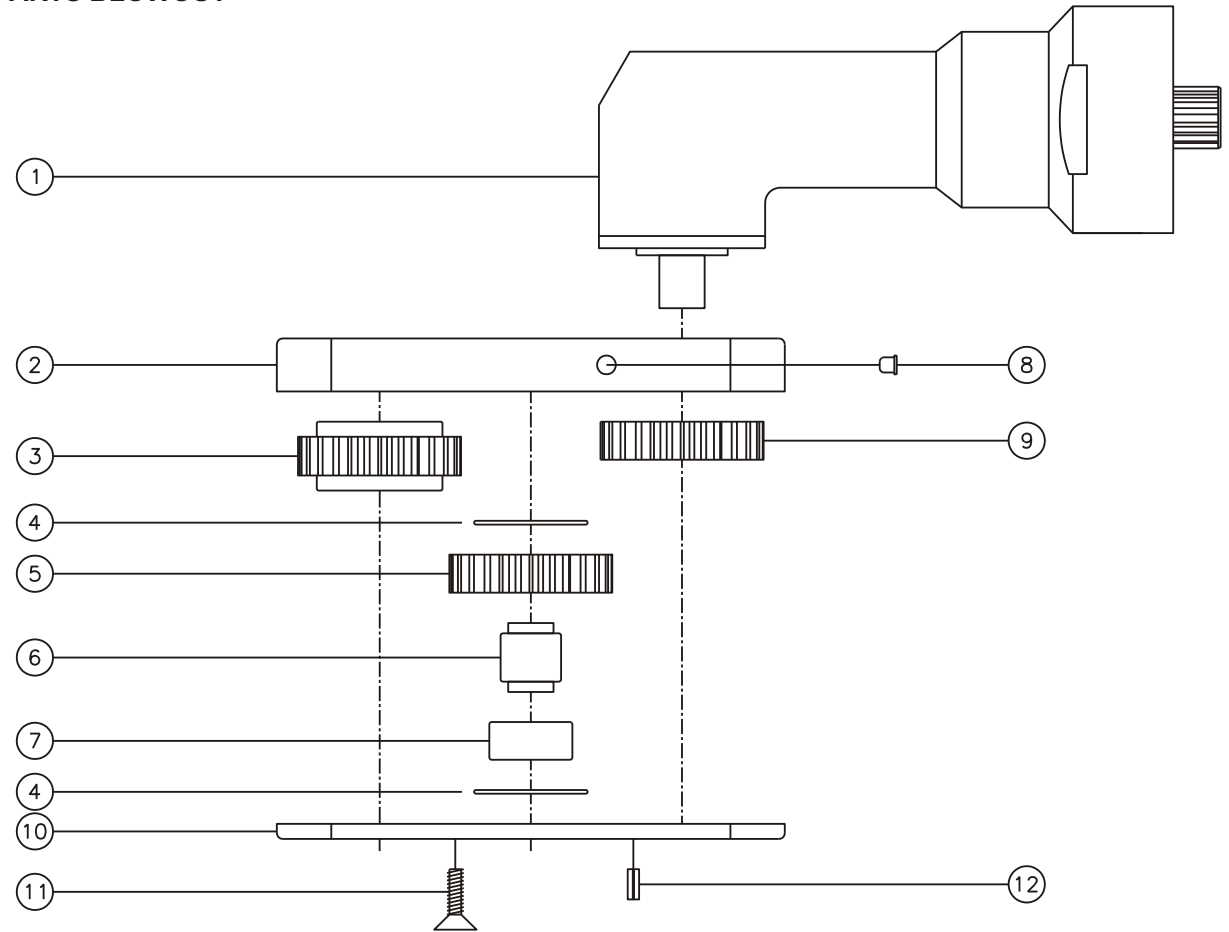

D & D PRODUCTION INC.

ASSEMBLY NO. 241824M

HEAD NO. 1425

CROWFOOT ASS'Y
Rev. A
06-30-98

2500 WILLIAMS DRIVE • WATERFORD, MI • 48328

PHONE : (248) 334-2112 • FAX : (248) 334-0062

SIDE VIEW

TOP VIEW

GEAR ASSEMBLY

PARTS BLOWOUT

ITEM	DESCRIPTION	PART NO.	ITEM	DESCRIPTION	PART NO.	ITEM	DESCRIPTION	PART NO.
1	Angle Head	Cleco P Head	11	Screw (4)	S-808			
2	Gear Housing	241824M-H	12	Roll Pin (2)	RP-804			
3	Socket Gear	202518M-XX						
4	Thrust Race (2)	TRA-815						
5	Idler Gear	202510M						
6	Idler Pin	IP-8518						
7	Needle Bearing	B-85						
8	Grease Fitting	1877						
9	Drive Gear	202510-SD						
10	Bottom Plate	241824M-P						