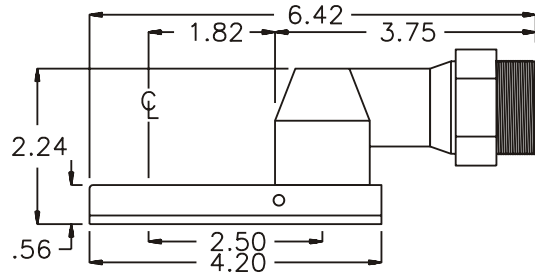

D & D PRODUCTION INC.®

ASSEMBLY NO. 241824

HEAD NO. 1420

CROWFOOT ASS'Y
Rev. C
04-09-04

2500 WILLIAMS DRIVE • WATERFORD, MI • 48328

PHONE : (248) 334-2112 • FAX : (248) 334-0062

SIDE VIEW

TOP VIEW

GEAR ASSEMBLY

PARTS BLOWOUT

ITEM	DESCRIPTION	PART NO.	ITEM	DESCRIPTION	PART NO.	ITEM	DESCRIPTION	PART NO.
1	Angle Head	A/C 36	11	Thrust Bearing	NTA-1018			
2	Gear Housing	241824-H	12	Bottom Plate	241824-P			
3	Bushing (2)	A-4375-M	13	Screw (4)	S-808			
4	Socket Gear	202518-XX	14	Roll Pin (2)	RP-808			
5	Thrust Race (2)	TRA-815						
6	Idler Gear	202510						
7	Idler Pin	IP-10518D						
8	Needle Bearing	B-105						
9	Grease Fitting	1877						
10	Drive Gear	202510-SD						