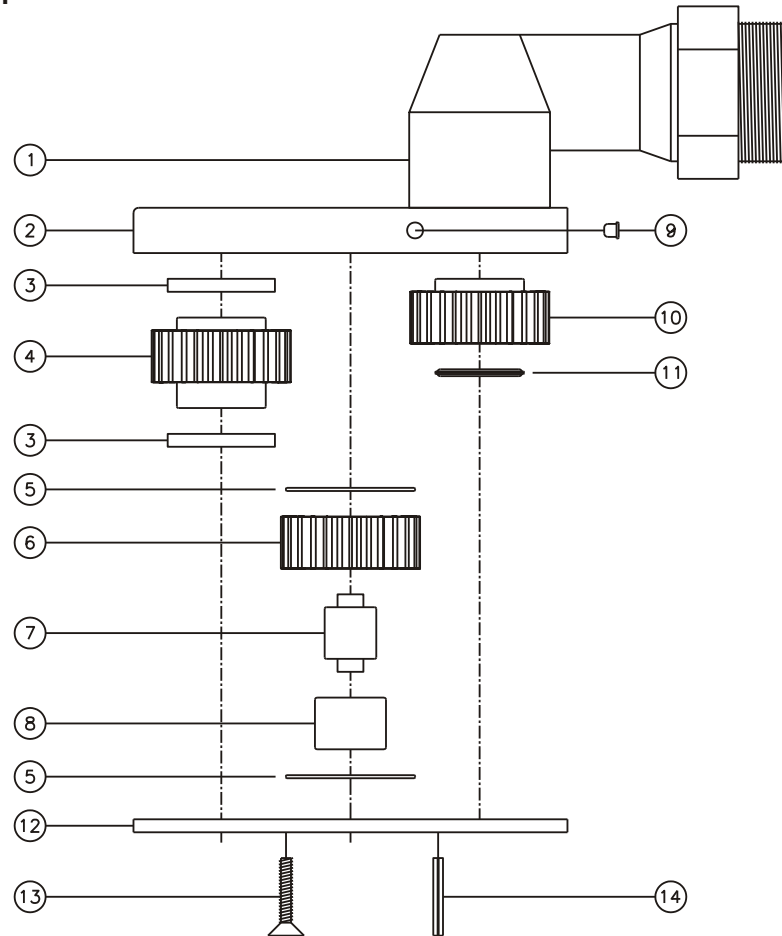

D & D PRODUCTION INC.®

ASSEMBLY NO. 241824

HEAD NO. 1420

CROWFOOT ASS'Y
Rev. C
04-09-04

2500 WILLIAMS DRIVE • WATERFORD, MI • 48328

PHONE : (248) 334-2112 • FAX : (248) 334-0062

SIDE VIEW

TOP VIEW

GEAR ASSEMBLY

PARTS BLOWOUT

ITEM	DESCRIPTION	PART NO.	ITEM	DESCRIPTION	PART NO.	ITEM	DESCRIPTION	PART NO.
1	Angle Head	A/C 36	11	Thrust Bearing	NTA-1018			
2	Gear Housing	241824-H	12	Bottom Plate	241824-P			
3	Bushing (2)	A-4375-M	13	Screw (4)	S-808			
4	Socket Gear	202518-XX	14	Roll Pin (2)	RP-808			
5	Thrust Race (2)	TRA-815						
6	Idler Gear	202510						
7	Idler Pin	IP-10518D						
8	Needle Bearing	B-105						
9	Grease Fitting	1877						
10	Drive Gear	202510-SD						