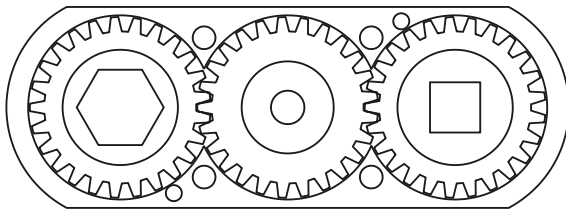

D & D PRODUCTION INC.®

ASSEMBLY NO. 241824

HEAD NO. 1420

CROWFOOT ASS'Y
Rev. C
04-09-04

2500 WILLIAMS DRIVE • WATERFORD, MI • 48328

PHONE : (248) 334-2112 • FAX : (248) 334-0062

SIDE VIEW

TOP VIEW

GEAR ASSEMBLY

PARTS BLOWOUT

ITEM	DESCRIPTION	PART NO.	ITEM	DESCRIPTION	PART NO.	ITEM	DESCRIPTION	PART NO.
1	Angle Head	A/C 36	11	Thrust Bearing	NTA-1018			
2	Gear Housing	241824-H	12	Bottom Plate	241824-P			
3	Bushing (2)	A-4375-M	13	Screw (4)	S-808			
4	Socket Gear	202518-XX	14	Roll Pin (2)	RP-808			
5	Thrust Race (2)	TRA-815						
6	Idler Gear	202510						
7	Idler Pin	IP-10518D						
8	Needle Bearing	B-105						
9	Grease Fitting	1877						
10	Drive Gear	202510-SD						