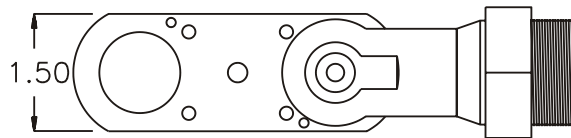

GEAR ASSEMBLY

PARTS BLOWOUT

ITEM	DESCRIPTION	PART NO.	ITEM	DESCRIPTION	PART NO.	ITEM	DESCRIPTION	PART NO.
1	Angle Head	A/C 36	11	Thrust Bearing	NTA-1018			
2	Gear Housing	241824-H	12	Bottom Plate	241824-P			
3	Bushing (2)	A-4375-M	13	Screw (4)	S-808			
4	Socket Gear	202518-XX	14	Roll Pin (2)	RP-808			
5	Thrust Race (2)	TRA-815						
6	Idler Gear	202510						
7	Idler Pin	IP-10518D						
8	Needle Bearing	B-105						
9	Grease Fitting	1877						
10	Drive Gear	202510-SD						