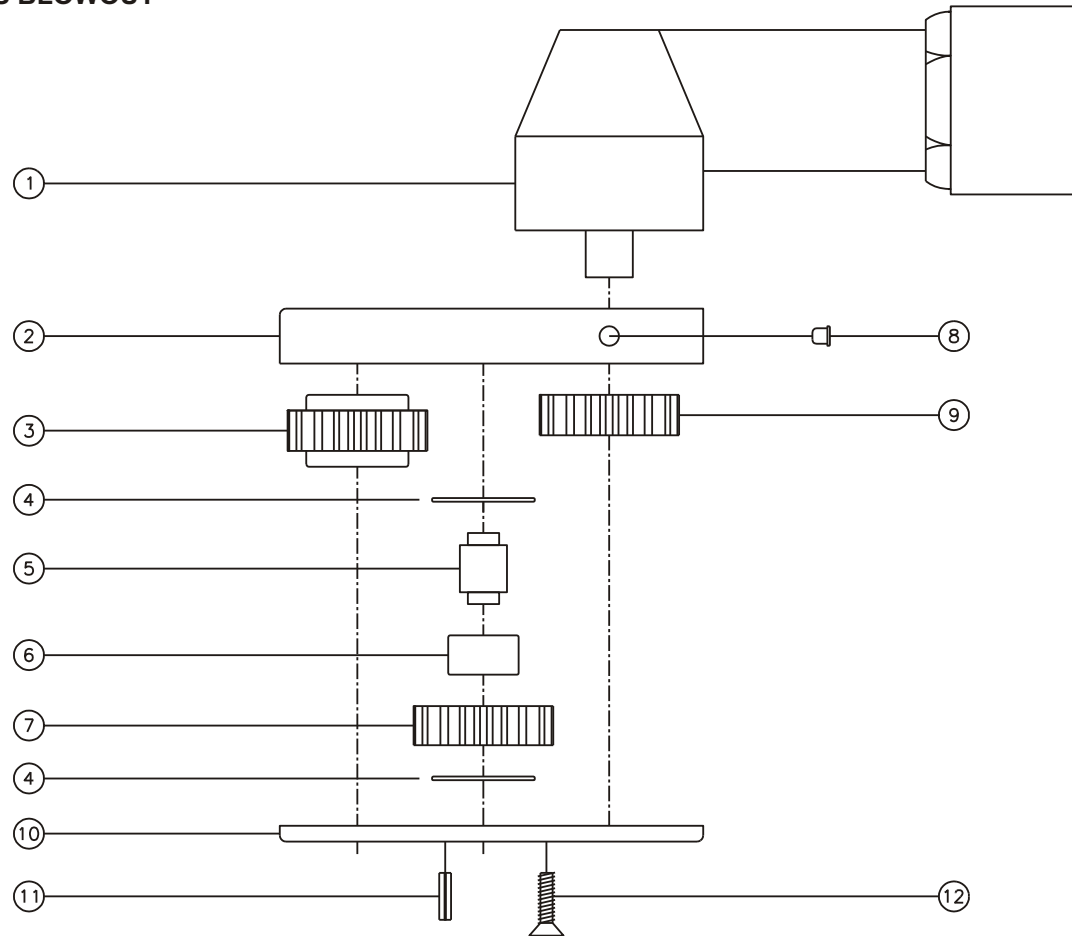

D & D PRODUCTION INC.®

ASSEMBLY NO. 241820

HEAD NO. 1265

CROWFOOT ASS'Y
Rev. B
03-12-03

2500 WILLIAMS DRIVE • WATERFORD, MI • 48328

PHONE : (248) 334-2112 • FAX : (248) 334-0062

SIDE VIEW

TOP VIEW

GEAR ASSEMBLY

PARTS BLOWOUT

ITEM	DESCRIPTION	PART NO.	ITEM	DESCRIPTION	PART NO.	ITEM	DESCRIPTION	PART NO.
1	Angle Head	AM3	11	Roll Pin (2)	RP-606			
2	Gear Housing	241820-H	12	Screw (4)	S-608			
3	Socket Gear	161618-XX						
4	Thrust Race (2)	TRA-411						
5	Idler Pin	IP-6518						
6	Needle Bearing	B-65						
7	Idler Gear	161610						
8	Grease Fitting	1877						
9	Drive Gear	161610B-38SD						
10	Bottom Plate	241820-P						