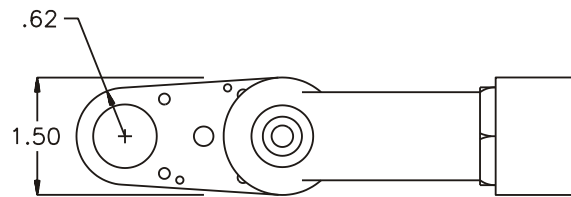

GEAR ASSEMBLY

PARTS BLOWOUT

ITEM	DESCRIPTION	PART NO.	ITEM	DESCRIPTION	PART NO.	ITEM	DESCRIPTION	PART NO.
1	Angle Head	AM3	11	Roll Pin (2)	RP-606			
2	Gear Housing	241820-H	12	Screw (4)	S-608			
3	Socket Gear	161618-XX						
4	Thrust Race (2)	TRA-411						
5	Idler Pin	IP-6518						
6	Needle Bearing	B-65						
7	Idler Gear	161610						
8	Grease Fitting	1877						
9	Drive Gear	161610B-38SD						
10	Bottom Plate	241820-P						