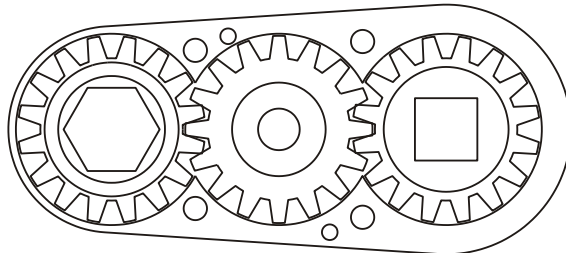

D & D PRODUCTION INC.®

ASSEMBLY NO. 241820

HEAD NO. 1265

CROWFOOT ASS'Y
Rev. B
03-12-03

2500 WILLIAMS DRIVE • WATERFORD, MI • 48328

PHONE : (248) 334-2112 • FAX : (248) 334-0062

SIDE VIEW

TOP VIEW

GEAR ASSEMBLY

PARTS BLOWOUT

ITEM	DESCRIPTION	PART NO.	ITEM	DESCRIPTION	PART NO.	ITEM	DESCRIPTION	PART NO.
1	Angle Head	AM3	11	Roll Pin (2)	RP-606			
2	Gear Housing	241820-H	12	Screw (4)	S-608			
3	Socket Gear	161618-XX						
4	Thrust Race (2)	TRA-411						
5	Idler Pin	IP-6518						
6	Needle Bearing	B-65						
7	Idler Gear	161610						
8	Grease Fitting	1877						
9	Drive Gear	161610B-38SD						
10	Bottom Plate	241820-P						