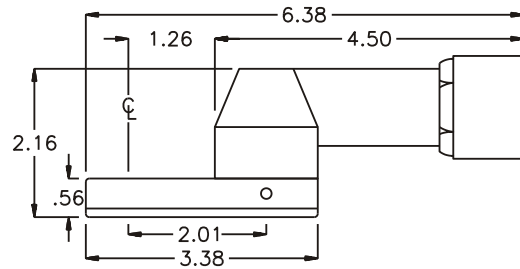

D & D PRODUCTION INC.®

ASSEMBLY NO. 241820

HEAD NO. 1265

CROWFOOT ASS'Y
Rev. B
03-12-03

2500 WILLIAMS DRIVE • WATERFORD, MI • 48328

PHONE : (248) 334-2112 • FAX : (248) 334-0062

SIDE VIEW