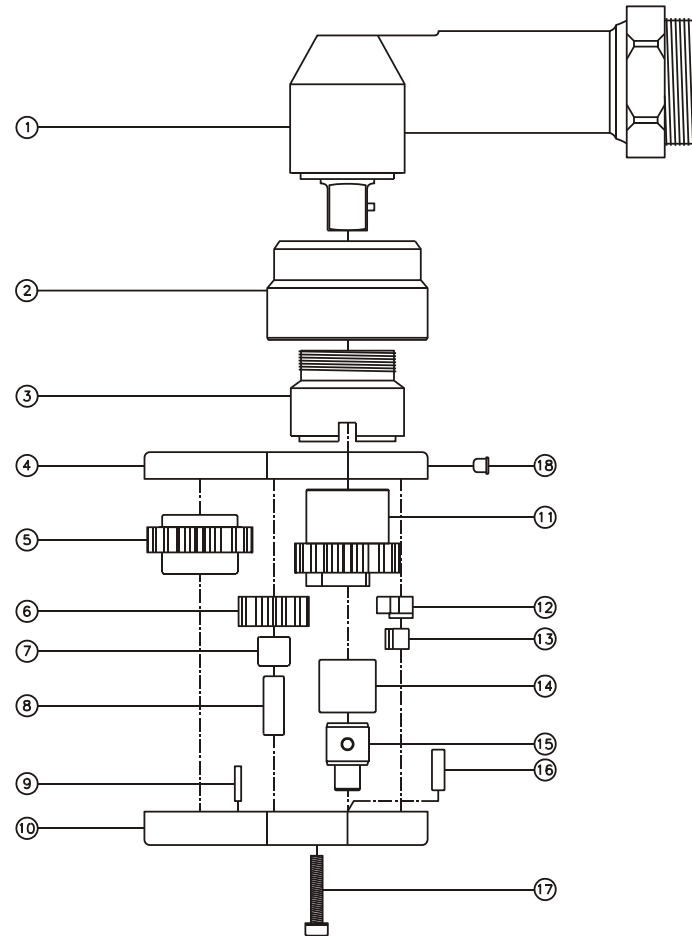

### SIDE VIEW

### TOP VIEW

### PARTS BLOWOUT

ITEM	DESCRIPTION	PART NO.	ITEM	DESCRIPTION	PART NO.	ITEM	DESCRIPTION	PART NO.
1	Angle Head	A/C 36	11	Drive Cam Gear	201829-SDC			
2	Angle Head Adapter	D2-27HA	12	Pawl	1205-P			
3	End Cap	D2-27EC	13	Pawl Spring	FS-1008			
4	Gear Housing	241820-1-H	14	Needle Bearing	B-67			
5	Socket Gear	201818-1-XX	15	Drive Cam Pin	IP-6720			
6	Idler Gear (2)	201109A	16	Dowel Pin	DPM-320			
7	Bushing (2)	O-49	17	Screw (4)	SM-310			
8	Idler Pin (2)	IP-0318	18	Grease Fitting	1877			
9	Roll Pin (2)	RPM-318						
10	Bottom Plate	241820-1-P						