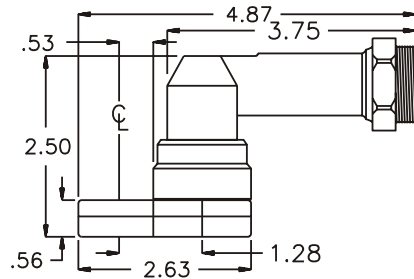

### SIDE VIEW

### PARTS BLOWOUT

ITEM	DESCRIPTION	PART NO.	ITEM	DESCRIPTION	PART NO.	ITEM	DESCRIPTION	PART NO.
1	Angle Head	A/C 36	11	Drive Cam Gear	201829-SDC			
2	Angle Head Adapter	D2-27HA	12	Pawl	1205-P			
3	End Cap	D2-27EC	13	Pawl Spring	FS-1008			
4	Gear Housing	241820-1-H	14	Needle Bearing	B-67			
5	Socket Gear	201818-1-XX	15	Drive Cam Pin	IP-6720			
6	Idler Gear (2)	201109A	16	Dowel Pin	DPM-320			
7	Bushing (2)	O-49	17	Screw (4)	SM-310			
8	Idler Pin (2)	IP-0318	18	Grease Fitting	1877			
9	Roll Pin (2)	RPM-318						
10	Bottom Plate	241820-1-P						