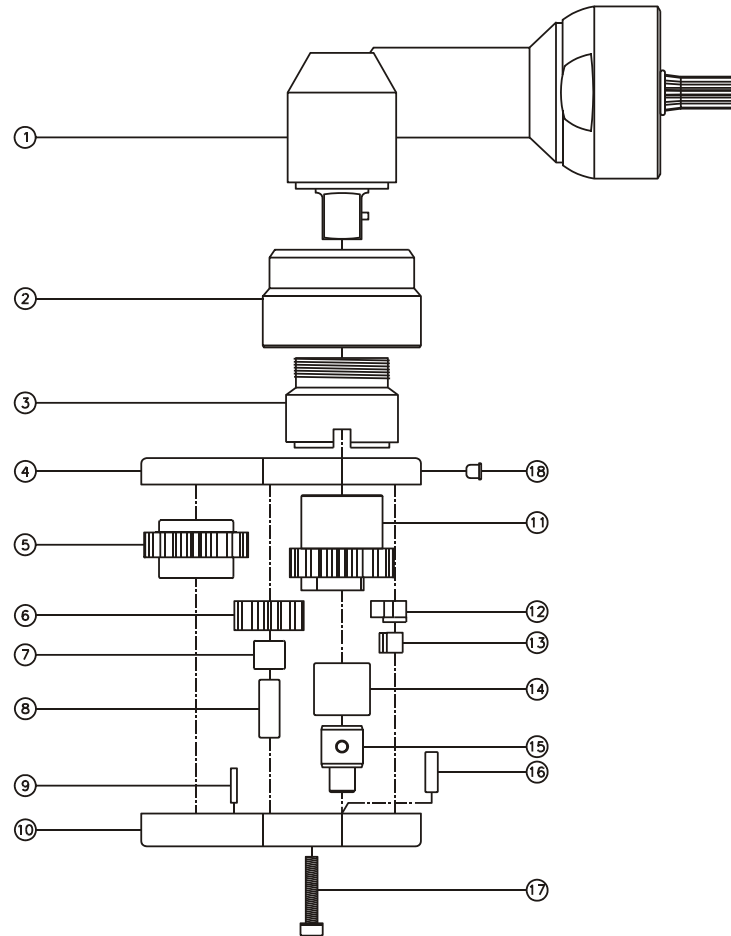

D & D PRODUCTION INC.

ASSEMBLY NO. 241820-1

HEAD NO. 8150

CROWFOOT ASS'Y
Rev. E
10-11-01

2500 WILLIAMS DRIVE • WATERFORD, MI • 48328

PHONE : (248) 334-2112 • FAX : (248) 334-0062

SIDE VIEW

TOP VIEW

GEAR ASSEMBLY

PARTS BLOWOUT

ITEM	DESCRIPTION	PART NO.	ITEM	DESCRIPTION	PART NO.	ITEM	DESCRIPTION	PART NO.
1	Angle Head	D26	11	Drive Cam Gear	201829-SDC			
2	Angle Head Adapter	D2-27HA	12	Pawl	1205-P			
3	End Cap	D2-27EC	13	Pawl Spring	FS-1008			
4	Gear Housing	241820-1-H	14	Needle Bearing	B-67			
5	Socket Gear	201818-1-XX	15	Drive Cam Pin	IP-6720			
6	Idler Gear (2)	201109A	16	Dowel Pin	DPM-320			
7	Bushing (2)	O-49	17	Screw (4)	SM-310			
8	Idler Pin (2)	IP-0318	18	Grease Fitting	1877			
9	Roll Pin (2)	RPM-318						
10	Bottom Plate	241820-1-P						