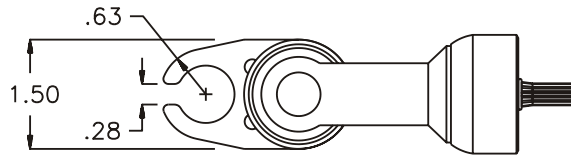

GEAR ASSEMBLY

PARTS BLOWOUT

ITEM	DESCRIPTION	PART NO.	ITEM	DESCRIPTION	PART NO.	ITEM	DESCRIPTION	PART NO.
1	Angle Head	D26	11	Drive Cam Gear	201829-SDC			
2	Angle Head Adapter	D2-27HA	12	Pawl	1205-P			
3	End Cap	D2-27EC	13	Pawl Spring	FS-1008			
4	Gear Housing	241820-1-H	14	Needle Bearing	B-67			
5	Socket Gear	201818-1-XX	15	Drive Cam Pin	IP-6720			
6	Idler Gear (2)	201109A	16	Dowel Pin	DPM-320			
7	Bushing (2)	O-49	17	Screw (4)	SM-310			
8	Idler Pin (2)	IP-0318	18	Grease Fitting	1877			
9	Roll Pin (2)	RPM-318						
10	Bottom Plate	241820-1-P						