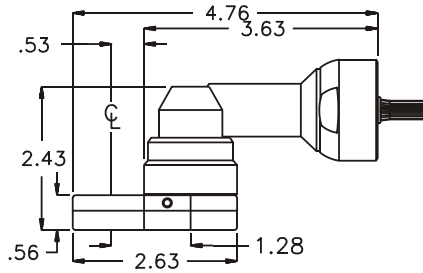

D & D PRODUCTION INC.

ASSEMBLY NO. 241820-1

HEAD NO. 8150

CROWFOOT ASS'Y
Rev. E
10-11-01

2500 WILLIAMS DRIVE • WATERFORD, MI • 48328

PHONE : (248) 334-2112 • FAX : (248) 334-0062

SIDE VIEW

TOP VIEW

GEAR ASSEMBLY

PARTS BLOWOUT

ITEM	DESCRIPTION	PART NO.	ITEM	DESCRIPTION	PART NO.	ITEM	DESCRIPTION	PART NO.
1	Angle Head	D26	11	Drive Cam Gear	201829-SDC			
2	Angle Head Adapter	D2-27HA	12	Pawl	1205-P			
3	End Cap	D2-27EC	13	Pawl Spring	FS-1008			
4	Gear Housing	241820-1-H	14	Needle Bearing	B-67			
5	Socket Gear	201818-1-XX	15	Drive Cam Pin	IP-6720			
6	Idler Gear (2)	201109A	16	Dowel Pin	DPM-320			
7	Bushing (2)	O-49	17	Screw (4)	SM-310			
8	Idler Pin (2)	IP-0318	18	Grease Fitting	1877			
9	Roll Pin (2)	RPM-318						
10	Bottom Plate	241820-1-P						