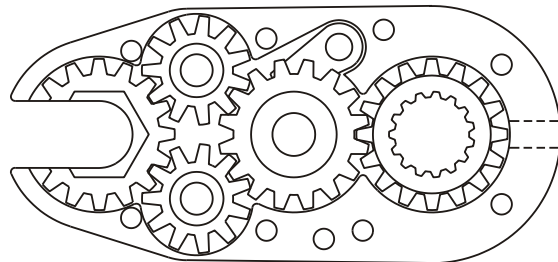

### SIDE VIEW

### TOP VIEW

### PARTS BLOWOUT

ITEM	DESCRIPTION	PART NO.	ITEM	DESCRIPTION	PART NO.	ITEM	DESCRIPTION	PART NO.
1	Angle Head	40	11	Pawl	1004-P			
2	Gear Housing	241718-1-H	12	Pawl Spring	TS-156			
3	Socket Gear	201617-1-XX	13	Pawl Pin	P-0523			
4	Thrust Race (4)	TRA-010	14	Drive Gear	201620-S			
5	Idler Gear (2)	201116	15	Grease Fitting	1877			
6	Idler Pin (2)	IP-1017	16	Bottom Plate	241718-1-PH			
7	Cam Gear	201616-C	17	Screw #1 (2)	S-408			
8	Cam Pin	IP-5724B	18	Roll Pin (2)	RP-824			
9	Needle Bearing	B-57	19	Screw #2 (5)	S-412			
10	Thrust Race	TRA-411						