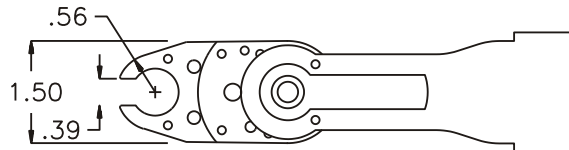

D & D PRODUCTION INC.

ASSEMBLY NO. 241718-1

HEAD NO. 8450

CROWFOOT ASS'Y
Rev. B
02-14-01

2500 WILLIAMS DRIVE • WATERFORD, MI • 48328

PHONE : (248) 334-2112 • FAX : (248) 334-0062

SIDE VIEW

TOP VIEW

GEAR ASSEMBLY

PARTS BLOWOUT

ITEM	DESCRIPTION	PART NO.	ITEM	DESCRIPTION	PART NO.	ITEM	DESCRIPTION	PART NO.
1	Angle Head	40	11	Pawl	1004-P			
2	Gear Housing	241718-1-H	12	Pawl Spring	TS-156			
3	Socket Gear	201617-1-XX	13	Pawl Pin	P-0523			
4	Thrust Race (4)	TRA-010	14	Drive Gear	201620-S			
5	Idler Gear (2)	201116	15	Grease Fitting	1877			
6	Idler Pin (2)	IP-1017	16	Bottom Plate	241718-1-PH			
7	Cam Gear	201616-C	17	Screw #1 (2)	S-408			
8	Cam Pin	IP-5724B	18	Roll Pin (2)	RP-824			
9	Needle Bearing	B-57	19	Screw #2 (5)	S-412			
10	Thrust Race	TRA-411