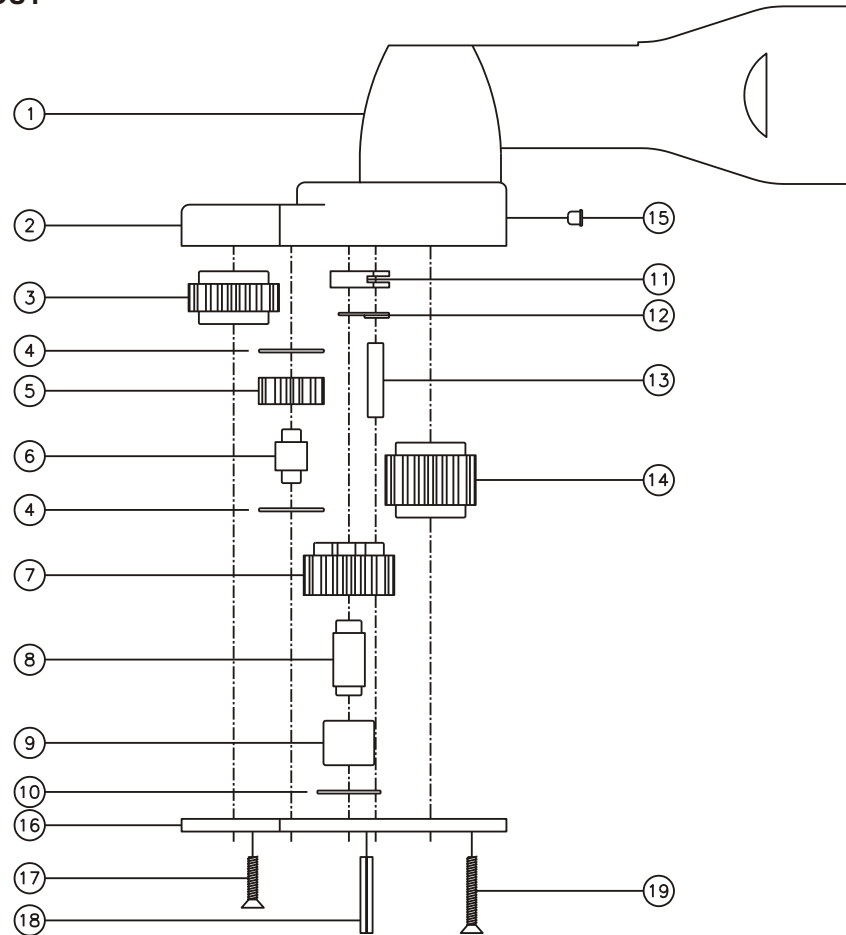

### SIDE VIEW

### TOP VIEW

### PARTS BLOWOUT

ITEM	DESCRIPTION	PART NO.	ITEM	DESCRIPTION	PART NO.	ITEM	DESCRIPTION	PART NO.
1	Angle Head	40	11	Pawl	1004-P			
2	Gear Housing	241718-1-H	12	Pawl Spring	TS-156			
3	Socket Gear	201617-1-XX	13	Pawl Pin	P-0523			
4	Thrust Race (4)	TRA-010	14	Drive Gear	201620-S			
5	Idler Gear (2)	201116	15	Grease Fitting	1877			
6	Idler Pin (2)	IP-1017	16	Bottom Plate	241718-1-PH			
7	Cam Gear	201616-C	17	Screw #1 (2)	S-408			
8	Cam Pin	IP-5724B	18	Roll Pin (2)	RP-824			
9	Needle Bearing	B-57	19	Screw #2 (5)	S-412			
10	Thrust Race	TRA-411						