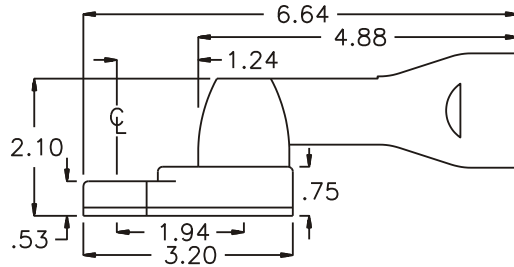

D & D PRODUCTION INC.

ASSEMBLY NO. 241718-1

HEAD NO. 8450

CROWFOOT ASS'Y
Rev. B
02-14-01

2500 WILLIAMS DRIVE • WATERFORD, MI • 48328

PHONE : (248) 334-2112 • FAX : (248) 334-0062

SIDE VIEW

TOP VIEW