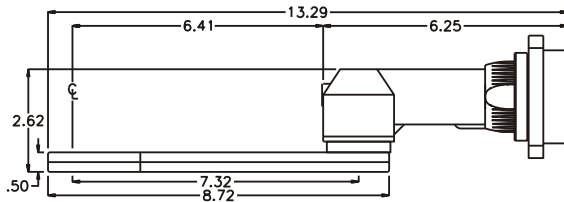

D & D PRODUCTION INC.

ASSEMBLY NO. 241620-5

HEAD NO. 5260

CROWFOOT ASS'Y
Rev. A
01-31-94

2500 WILLIAMS DRIVE • WATERFORD, MI • 48328

PHONE : (248) 334-2112 • FAX : (248) 334-0062

SIDE VIEW