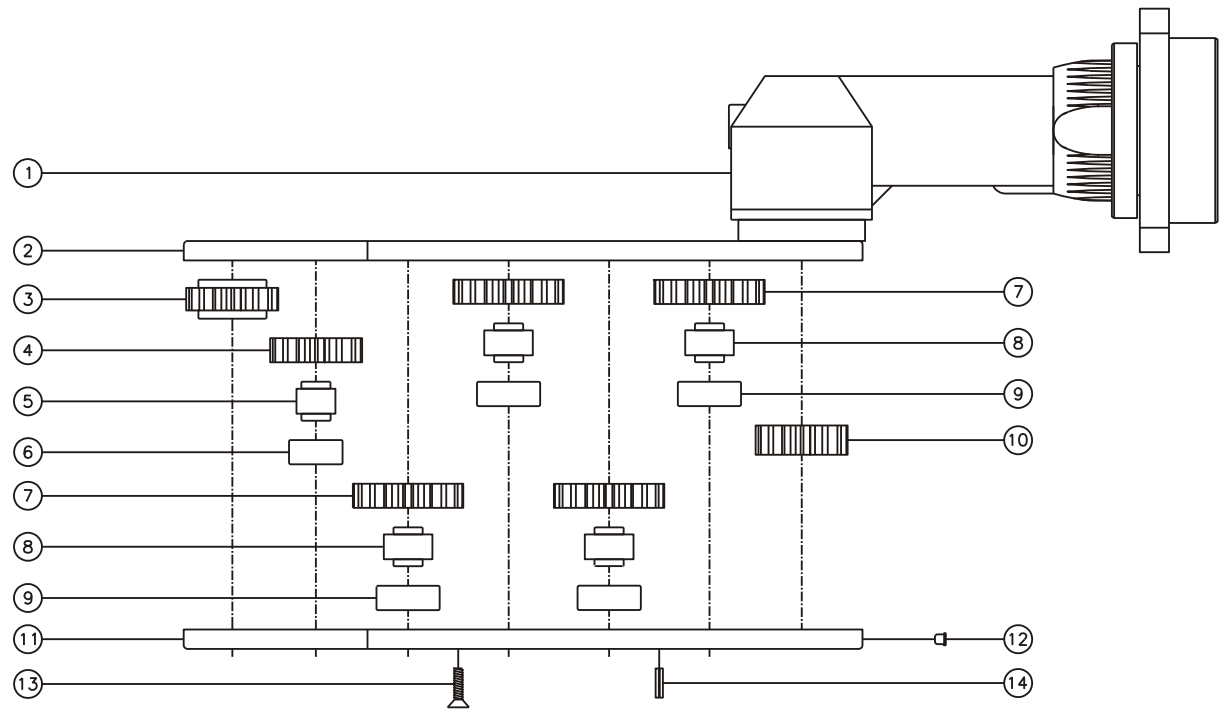

### SIDE VIEW

### TOP VIEW

### PARTS BLOWOUT

ITEM	DESCRIPTION	PART NO.	ITEM	DESCRIPTION	PART NO.	ITEM	DESCRIPTION	PART NO.
1	Angle Head	5720	11	Gear Housing (Bottom)	241620-5-P			
2	Gear Housing (Top)	241620-5-H	12	Grease Fitting	1877			
3	Socket Gear	141516-XX	13	Screw (10)	S-608			
4	Sm. Idler Gear	141510	14	Roll Pin (4)	RP-606			
5	Sm. Idler Pin	IP-8516						
6	Sm. Needle Bearing	B-85						
7	Lg. Idler Gear (4)	141810						
8	Lg. Idler Pin (4)	IP-10516						
9	Lg. Needle Bearing (4)	B-105						
10	Drive Gear	141512-SD						