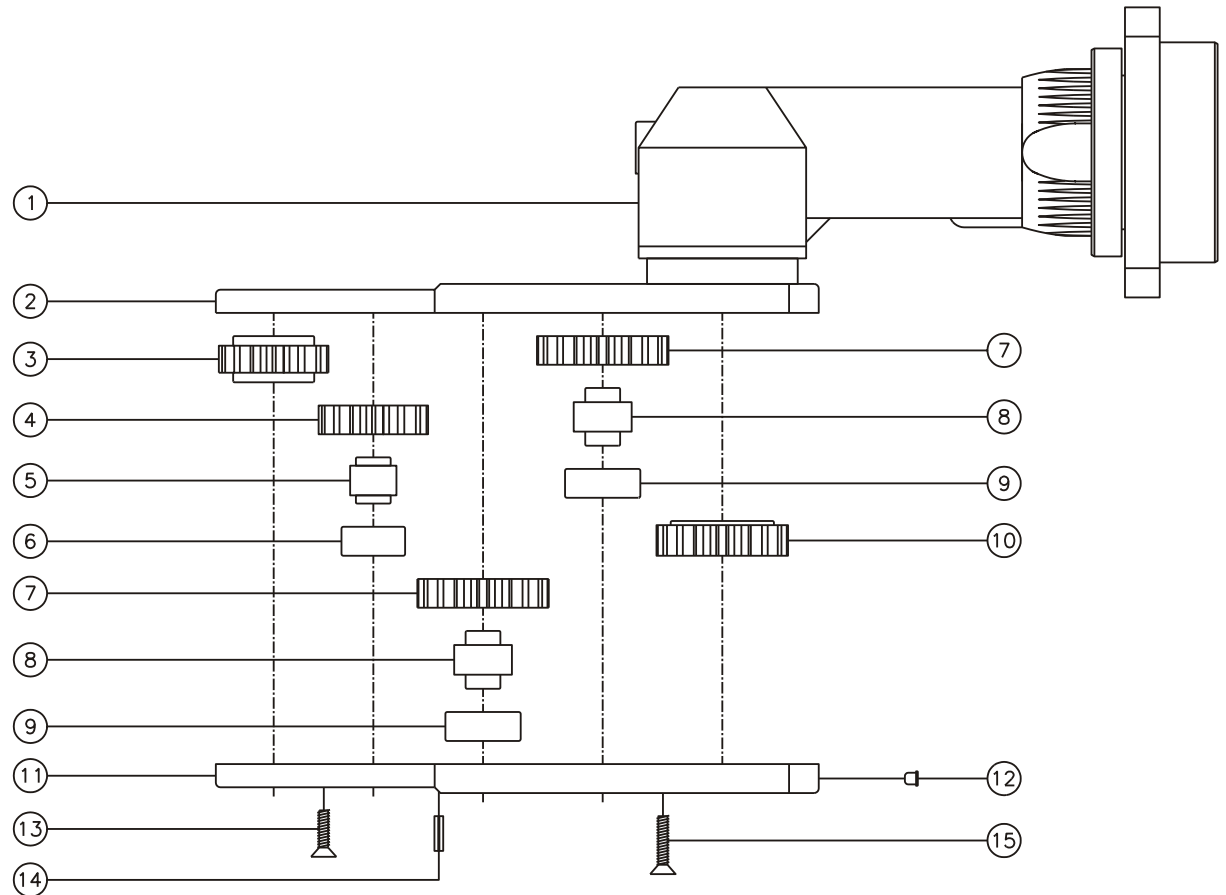

D & D PRODUCTION INC.

ASSEMBLY NO. 241620-3

HEAD NO. 3264

CROWFOOT ASS'Y
Rev. A
11-23-94

2500 WILLIAMS DRIVE • WATERFORD, MI • 48328

PHONE : (248) 334-2112 • FAX : (248) 334-0062

SIDE VIEW

TOP VIEW

GEAR ASSEMBLY

PARTS BLOWOUT

ITEM	DESCRIPTION	PART NO.	ITEM	DESCRIPTION	PART NO.	ITEM	DESCRIPTION	PART NO.
1	Angle Head	5720	11	Gear Housing (Bottom)	241620-3-P			
2	Gear Housing (Top)	241620-3-H	12	Grease Fitting	1877			
3	Socket Gear	141516-XX	13	Screw #1 (4)	S-608			
4	Sm. Idler Gear	141510	14	Roll Pin (2)	RP-606			
5	Sm. Idler Pin	IP-8516	15	Screw #2 (6)	S-610			
6	Sm. Needle Bearing	B-85						
7	Lg. Idler Gear (2)	141810						
8	Lg. Idler Pin (2)	IP-10520						
9	Lg. Needle Bearing (2)	B-105						
10	Drive Gear	141812-SD						