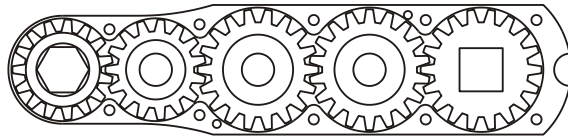

GEAR ASSEMBLY

PARTS BLOWOUT

ITEM	DESCRIPTION	PART NO.	ITEM	DESCRIPTION	PART NO.	ITEM	DESCRIPTION	PART NO.
1	Angle Head	5720	11	Gear Housing (Bottom)	241620-3-P			
2	Gear Housing (Top)	241620-3-H	12	Grease Fitting	1877			
3	Socket Gear	141516-XX	13	Screw #1 (4)	S-608			
4	Sm. Idler Gear	141510	14	Roll Pin (2)	RP-606			
5	Sm. Idler Pin	IP-8516	15	Screw #2 (6)	S-610			
6	Sm. Needle Bearing	B-85						
7	Lg. Idler Gear (2)	141810						
8	Lg. Idler Pin (2)	IP-10520						
9	Lg. Needle Bearing (2)	B-105						
10	Drive Gear	141812-SD						