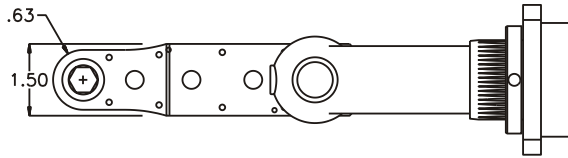

D & D PRODUCTION INC.

ASSEMBLY NO. 241620-3

HEAD NO. 3264

CROWFOOT ASS'Y
Rev. A
11-23-94

2500 WILLIAMS DRIVE • WATERFORD, MI • 48328

PHONE : (248) 334-2112 • FAX : (248) 334-0062

SIDE VIEW

TOP VIEW

GEAR ASSEMBLY

PARTS BLOWOUT

ITEM	DESCRIPTION	PART NO.	ITEM	DESCRIPTION	PART NO.	ITEM	DESCRIPTION	PART NO.
1	Angle Head	5720	11	Gear Housing (Bottom)	241620-3-P			
2	Gear Housing (Top)	241620-3-H	12	Grease Fitting	1877			
3	Socket Gear	141516-XX	13	Screw #1 (4)	S-608			
4	Sm. Idler Gear	141510	14	Roll Pin (2)	RP-606			
5	Sm. Idler Pin	IP-8516	15	Screw #2 (6)	S-610			
6	Sm. Needle Bearing	B-85						
7	Lg. Idler Gear (2)	141810						
8	Lg. Idler Pin (2)	IP-10520						
9	Lg. Needle Bearing (2)	B-105						
10	Drive Gear	141812-SD						