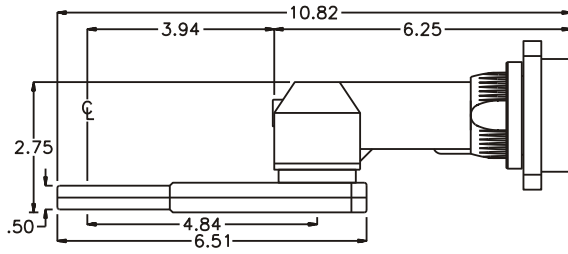

D & D PRODUCTION INC.

ASSEMBLY NO. 241620-3

HEAD NO. 3264

CROWFOOT ASS'Y
Rev. A
11-23-94

2500 WILLIAMS DRIVE • WATERFORD, MI • 48328

PHONE : (248) 334-2112 • FAX : (248) 334-0062

SIDE VIEW

TOP VIEW