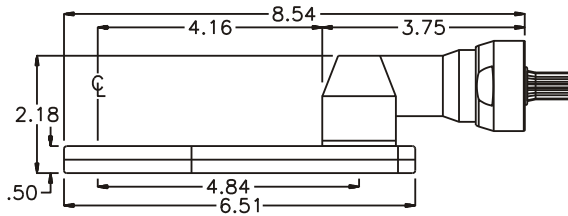

D & D PRODUCTION INC.

ASSEMBLY NO. 241620-3

HEAD NO. 3262

CROWFOOT ASS'Y
Rev. A
05-25-94

2500 WILLIAMS DRIVE • WATERFORD, MI • 48328

PHONE : (248) 334-2112 • FAX : (248) 334-0062

SIDE VIEW

TOP VIEW

GEAR ASSEMBLY

PARTS BLOWOUT

ITEM	DESCRIPTION	PART NO.	ITEM	DESCRIPTION	PART NO.	ITEM	DESCRIPTION	PART NO.
1	Angle Head	32	11	Gear Housing (Bottom)	241620-3-P			
2	Gear Housing (Top)	241620-3-H	12	Grease Fitting	1877			
3	Socket Gear	141516-XX	13	Screw (10)	S-608			
4	Sm. Idler Gear	141510	14	Roll Pin (2)	RP-606			
5	Sm. Idler Pin	IP-8516						
6	Sm. Needle Bearing	B-85						
7	Lg. Idler Gear (2)	141810						
8	Lg. Idler Pin (2)	IP-10516						
9	Lg. Needle Bearing (2)	B-105						
10	Drive Gear	141812-S						