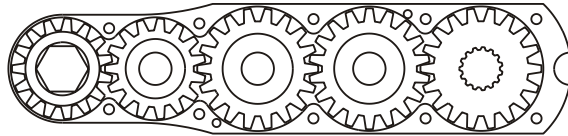

GEAR ASSEMBLY

PARTS BLOWOUT

ITEM	DESCRIPTION	PART NO.	ITEM	DESCRIPTION	PART NO.	ITEM	DESCRIPTION	PART NO.
1	Angle Head	32	11	Gear Housing (Bottom)	241620-3-P			
2	Gear Housing (Top)	241620-3-H	12	Grease Fitting	1877			
3	Socket Gear	141516-XX	13	Screw (10)	S-608			
4	Sm. Idler Gear	141510	14	Roll Pin (2)	RP-606			
5	Sm. Idler Pin	IP-8516						
6	Sm. Needle Bearing	B-85						
7	Lg. Idler Gear (2)	141810						
8	Lg. Idler Pin (2)	IP-10516						
9	Lg. Needle Bearing (2)	B-105						
10	Drive Gear	141812-S						