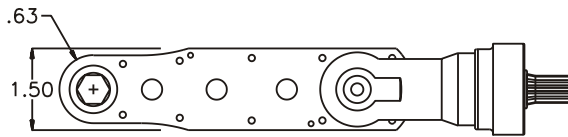

GEAR ASSEMBLY

PARTS BLOWOUT

ITEM	DESCRIPTION	PART NO.	ITEM	DESCRIPTION	PART NO.	ITEM	DESCRIPTION	PART NO.
1	Angle Head	32	11	Gear Housing (Bottom)	241620-3-P			
2	Gear Housing (Top)	241620-3-H	12	Grease Fitting	1877			
3	Socket Gear	141516-XX	13	Screw (10)	S-608			
4	Sm. Idler Gear	141510	14	Roll Pin (2)	RP-606			
5	Sm. Idler Pin	IP-8516						
6	Sm. Needle Bearing	B-85						
7	Lg. Idler Gear (2)	141810						
8	Lg. Idler Pin (2)	IP-10516						
9	Lg. Needle Bearing (2)	B-105						
10	Drive Gear	141812-S						