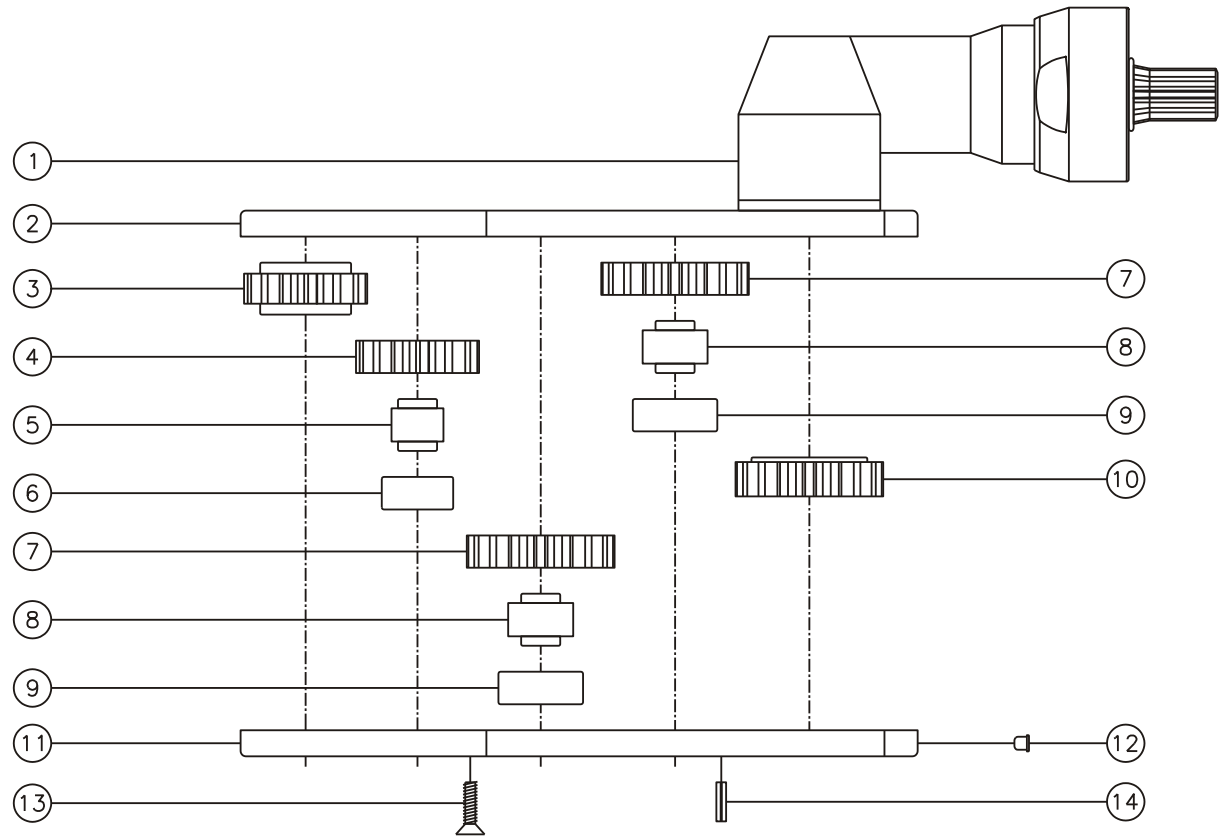

D & D PRODUCTION INC.

ASSEMBLY NO. 241620-3

HEAD NO. 3262

CROWFOOT ASS'Y
Rev. A
05-25-94

2500 WILLIAMS DRIVE • WATERFORD, MI • 48328

PHONE : (248) 334-2112 • FAX : (248) 334-0062

SIDE VIEW

TOP VIEW

GEAR ASSEMBLY

PARTS BLOWOUT

ITEM	DESCRIPTION	PART NO.	ITEM	DESCRIPTION	PART NO.	ITEM	DESCRIPTION	PART NO.
1	Angle Head	32	11	Gear Housing (Bottom)	241620-3-P			
2	Gear Housing (Top)	241620-3-H	12	Grease Fitting	1877			
3	Socket Gear	141516-XX	13	Screw (10)	S-608			
4	Sm. Idler Gear	141510	14	Roll Pin (2)	RP-606			
5	Sm. Idler Pin	IP-8516						
6	Sm. Needle Bearing	B-85						
7	Lg. Idler Gear (2)	141810						
8	Lg. Idler Pin (2)	IP-10516						
9	Lg. Needle Bearing (2)	B-105						
10	Drive Gear	141812-S						