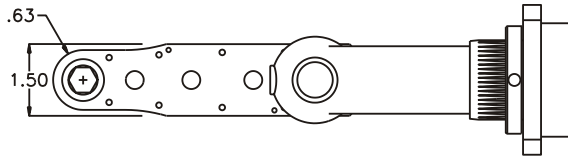

GEAR ASSEMBLY

PARTS BLOWOUT

ITEM	DESCRIPTION	PART NO.	ITEM	DESCRIPTION	PART NO.	ITEM	DESCRIPTION	PART NO.
1	Angle Head	5720	11	Gear Housing (Bottom)	241620-3-P			
2	Gear Housing (Top)	241620-3-H	12	Grease Fitting	1877			
3	Socket Gear	141516-XX	13	Screw (10)	S-608			
4	Sm. Idler Gear	141510	14	Roll Pin (2)	RP-606			
5	Sm. Idler Pin	IP-8516						
6	Sm. Needle Bearing	B-85						
7	Lg. Idler Gear (2)	141810						
8	Lg. Idler Pin (2)	IP-10516						
9	Lg. Needle Bearing (2)	B-105						
10	Drive Gear	141812-SD						