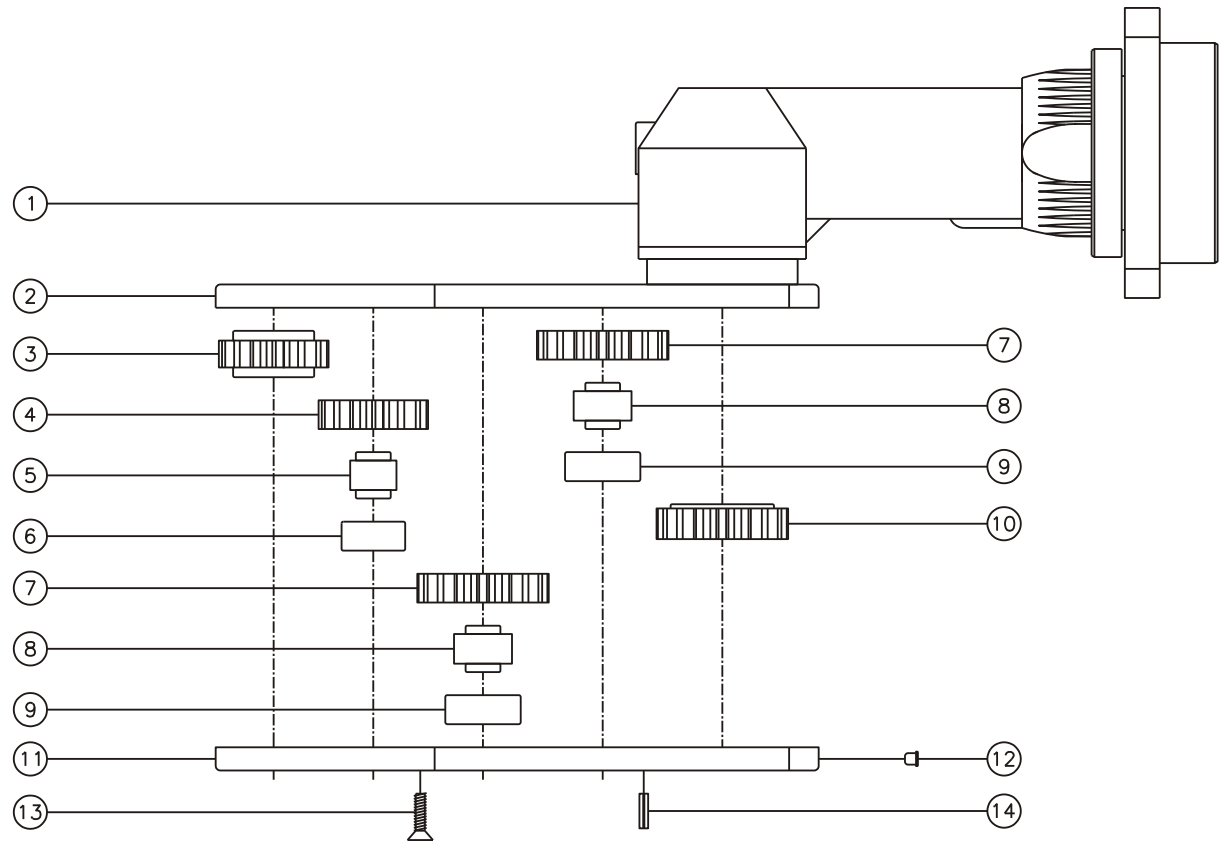

D & D PRODUCTION INC.

ASSEMBLY NO. 241620-3

HEAD NO. 3260

CROWFOOT ASS'Y
Rev. A
01-31-94

2500 WILLIAMS DRIVE • WATERFORD, MI • 48328

PHONE : (248) 334-2112 • FAX : (248) 334-0062

SIDE VIEW

TOP VIEW

GEAR ASSEMBLY

PARTS BLOWOUT

ITEM	DESCRIPTION	PART NO.	ITEM	DESCRIPTION	PART NO.	ITEM	DESCRIPTION	PART NO.
1	Angle Head	5720	11	Gear Housing (Bottom)	241620-3-P			
2	Gear Housing (Top)	241620-3-H	12	Grease Fitting	1877			
3	Socket Gear	141516-XX	13	Screw (10)	S-608			
4	Sm. Idler Gear	141510	14	Roll Pin (2)	RP-606			
5	Sm. Idler Pin	IP-8516						
6	Sm. Needle Bearing	B-85						
7	Lg. Idler Gear (2)	141810						
8	Lg. Idler Pin (2)	IP-10516						
9	Lg. Needle Bearing (2)	B-105						
10	Drive Gear	141812-SD						