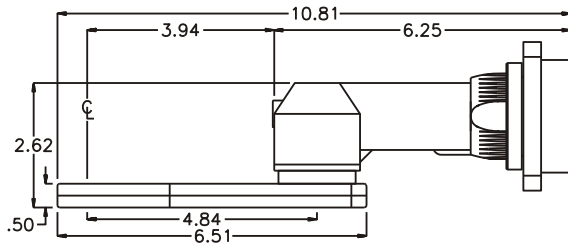

D & D PRODUCTION INC.

ASSEMBLY NO. 241620-3

HEAD NO. 3260

CROWFOOT ASS'Y
Rev. A
01-31-94

2500 WILLIAMS DRIVE • WATERFORD, MI • 48328

PHONE : (248) 334-2112 • FAX : (248) 334-0062

SIDE VIEW

TOP VIEW

GEAR ASSEMBLY

PARTS BLOWOUT

ITEM	DESCRIPTION	PART NO.	ITEM	DESCRIPTION	PART NO.	ITEM	DESCRIPTION	PART NO.
1	Angle Head	5720	11	Gear Housing (Bottom)	241620-3-P			
2	Gear Housing (Top)	241620-3-H	12	Grease Fitting	1877			
3	Socket Gear	141516-XX	13	Screw (10)	S-608			
4	Sm. Idler Gear	141510	14	Roll Pin (2)	RP-606			
5	Sm. Idler Pin	IP-8516						
6	Sm. Needle Bearing	B-85						
7	Lg. Idler Gear (2)	141810						
8	Lg. Idler Pin (2)	IP-10516						
9	Lg. Needle Bearing (2)	B-105						
10	Drive Gear	141812-SD						