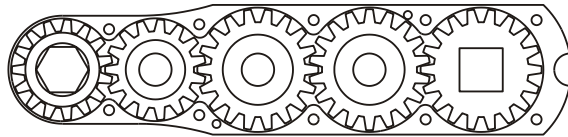

GEAR ASSEMBLY

PARTS BLOWOUT

ITEM	DESCRIPTION	PART NO.	ITEM	DESCRIPTION	PART NO.	ITEM	DESCRIPTION	PART NO.
1	Angle Head	5720	11	Gear Housing (Bottom)	241620-3-P			
2	Gear Housing (Top)	241620-3-H	12	Grease Fitting	1877			
3	Socket Gear	141516-XX	13	Screw (10)	S-608			
4	Sm. Idler Gear	141510	14	Roll Pin (2)	RP-606			
5	Sm. Idler Pin	IP-8516						
6	Sm. Needle Bearing	B-85						
7	Lg. Idler Gear (2)	141810						
8	Lg. Idler Pin (2)	IP-10516						
9	Lg. Needle Bearing (2)	B-105						
10	Drive Gear	141812-SD						