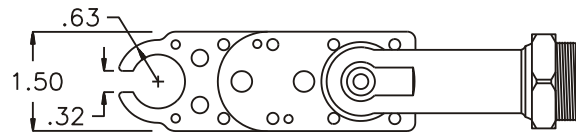

GEAR ASSEMBLY

PARTS BLOWOUT

ITEM	DESCRIPTION	PART NO.	ITEM	DESCRIPTION	PART NO.	ITEM	DESCRIPTION	PART NO.
1	Angle Head	A/C 26	11	Lg. Needle Bearing	B-55	21	Screw #2 (7)	S-608
2	Gear Housing	241620-1-H	12	Cam Gear	302814-C	22	Roll Pin (2)	RP-808
3	Socket Gear	302816-1-XX	13	Cam Pin	IP-5623-S			
4	Sm. Thrust Race (4)	TRA-010	14	Cam Needle Bearing	B-56			
5	Sm. Idler Gear (2)	301510	15	Pawl	1004-P			
6	Sm. Idler Pin (2)	IP-0816-S	16	Pawl Spring	TS-156			
7	Screw #1 (2)	S-408	17	Pawl Pin	P-0523			
8	Lg. Thrust Race (3)	TRA-411	18	Grease Fitting (2)	1877			
9	Lg. Idler Gear	302810	19	Drive Gear	302324-SD			
10	Lg. Idler Pin	IP-5516-S	20	Bottom Plate	241620-1-PH			