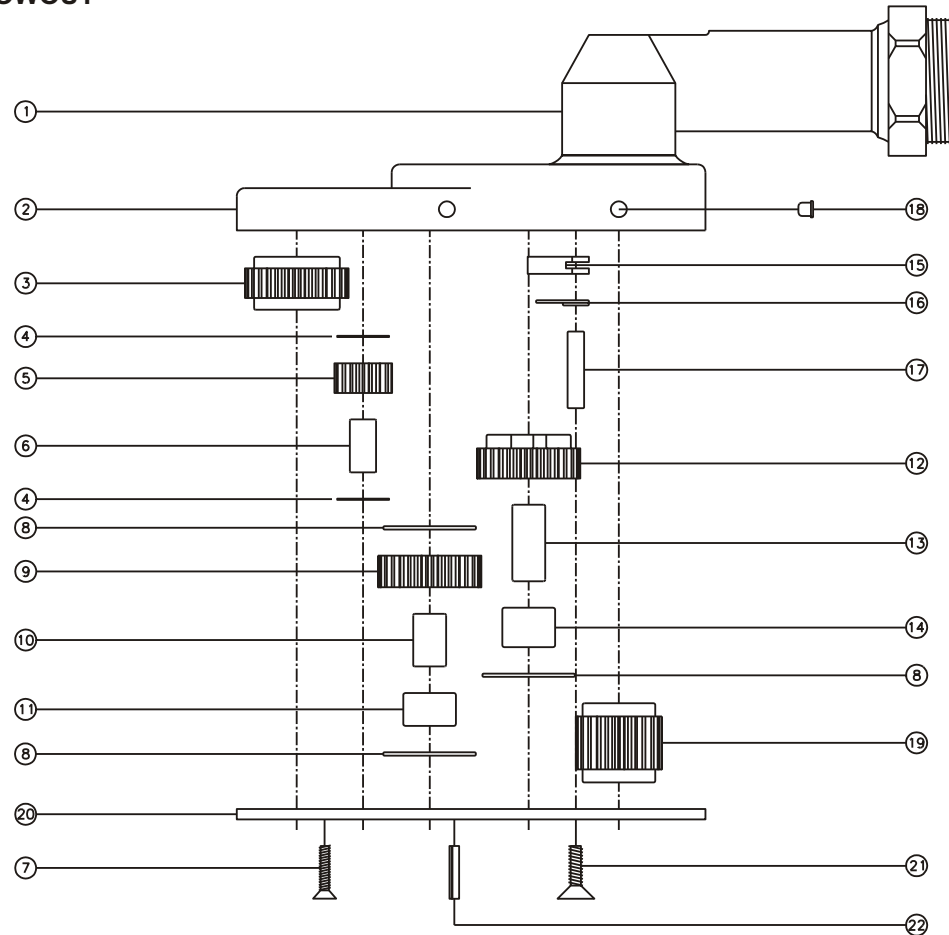

D & D PRODUCTION INC.

ASSEMBLY NO. 241620-1

HEAD NO. 8354

CROWFOOT ASS'Y
Rev. B
02-21-01

2500 WILLIAMS DRIVE • WATERFORD, MI • 48328

PHONE : (248) 334-2112 • FAX : (248) 334-0062

SIDE VIEW

TOP VIEW

GEAR ASSEMBLY

PARTS BLOWOUT

ITEM	DESCRIPTION	PART NO.	ITEM	DESCRIPTION	PART NO.	ITEM	DESCRIPTION	PART NO.
1	Angle Head	A/C 26	11	Lg. Needle Bearing	B-55	21	Screw #2 (7)	S-608
2	Gear Housing	241620-1-H	12	Cam Gear	302814-C	22	Roll Pin (2)	RP-808
3	Socket Gear	302816-1-XX	13	Cam Pin	IP-5623-S			
4	Sm. Thrust Race (4)	TRA-010	14	Cam Needle Bearing	B-56			
5	Sm. Idler Gear (2)	301510	15	Pawl	1004-P			
6	Sm. Idler Pin (2)	IP-0816-S	16	Pawl Spring	TS-156			
7	Screw #1 (2)	S-408	17	Pawl Pin	P-0523			
8	Lg. Thrust Race (3)	TRA-411	18	Grease Fitting (2)	1877			
9	Lg. Idler Gear	302810	19	Drive Gear	302324-SD			
10	Lg. Idler Pin	IP-5516-S	20	Bottom Plate	241620-1-PH			