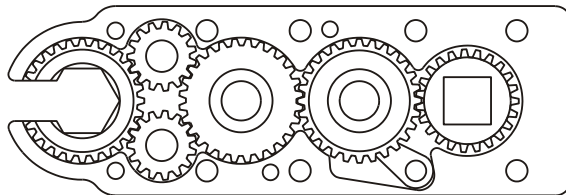

D & D PRODUCTION INC.

ASSEMBLY NO. 241620-1

HEAD NO. 8354

CROWFOOT ASS'Y
Rev. B
02-21-01

2500 WILLIAMS DRIVE • WATERFORD, MI • 48328

PHONE : (248) 334-2112 • FAX : (248) 334-0062

SIDE VIEW

TOP VIEW

GEAR ASSEMBLY

PARTS BLOWOUT

ITEM	DESCRIPTION	PART NO.	ITEM	DESCRIPTION	PART NO.	ITEM	DESCRIPTION	PART NO.
1	Angle Head	A/C 26	11	Lg. Needle Bearing	B-55	21	Screw #2 (7)	S-608
2	Gear Housing	241620-1-H	12	Cam Gear	302814-C	22	Roll Pin (2)	RP-808
3	Socket Gear	302816-1-XX	13	Cam Pin	IP-5623-S			
4	Sm. Thrust Race (4)	TRA-010	14	Cam Needle Bearing	B-56			
5	Sm. Idler Gear (2)	301510	15	Pawl	1004-P			
6	Sm. Idler Pin (2)	IP-0816-S	16	Pawl Spring	TS-156			
7	Screw #1 (2)	S-408	17	Pawl Pin	P-0523			
8	Lg. Thrust Race (3)	TRA-411	18	Grease Fitting (2)	1877			
9	Lg. Idler Gear	302810	19	Drive Gear	302324-SD			
10	Lg. Idler Pin	IP-5516-S	20	Bottom Plate	241620-1-PH			