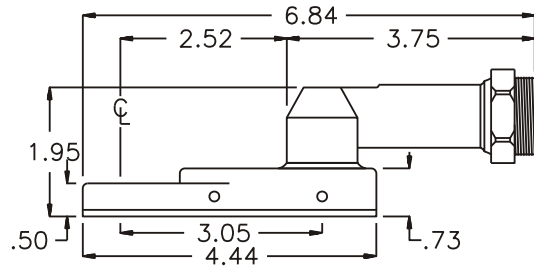

D & D PRODUCTION INC.

ASSEMBLY NO. 241620-1

HEAD NO. 8354

CROWFOOT ASS'Y
Rev. B
02-21-01

2500 WILLIAMS DRIVE • WATERFORD, MI • 48328

PHONE : (248) 334-2112 • FAX : (248) 334-0062

SIDE VIEW

TOP VIEW

GEAR ASSEMBLY

PARTS BLOWOUT

ITEM	DESCRIPTION	PART NO.	ITEM	DESCRIPTION	PART NO.	ITEM	DESCRIPTION	PART NO.
1	Angle Head	A/C 26	11	Lg. Needle Bearing	B-55	21	Screw #2 (7)	S-608
2	Gear Housing	241620-1-H	12	Cam Gear	302814-C	22	Roll Pin (2)	RP-808
3	Socket Gear	302816-1-XX	13	Cam Pin	IP-5623-S			
4	Sm. Thrust Race (4)	TRA-010	14	Cam Needle Bearing	B-56			
5	Sm. Idler Gear (2)	301510	15	Pawl	1004-P			
6	Sm. Idler Pin (2)	IP-0816-S	16	Pawl Spring	TS-156			
7	Screw #1 (2)	S-408	17	Pawl Pin	P-0523			
8	Lg. Thrust Race (3)	TRA-411	18	Grease Fitting (2)	1877			
9	Lg. Idler Gear	302810	19	Drive Gear	302324-SD			
10	Lg. Idler Pin	IP-5516-S	20	Bottom Plate	241620-1-PH			