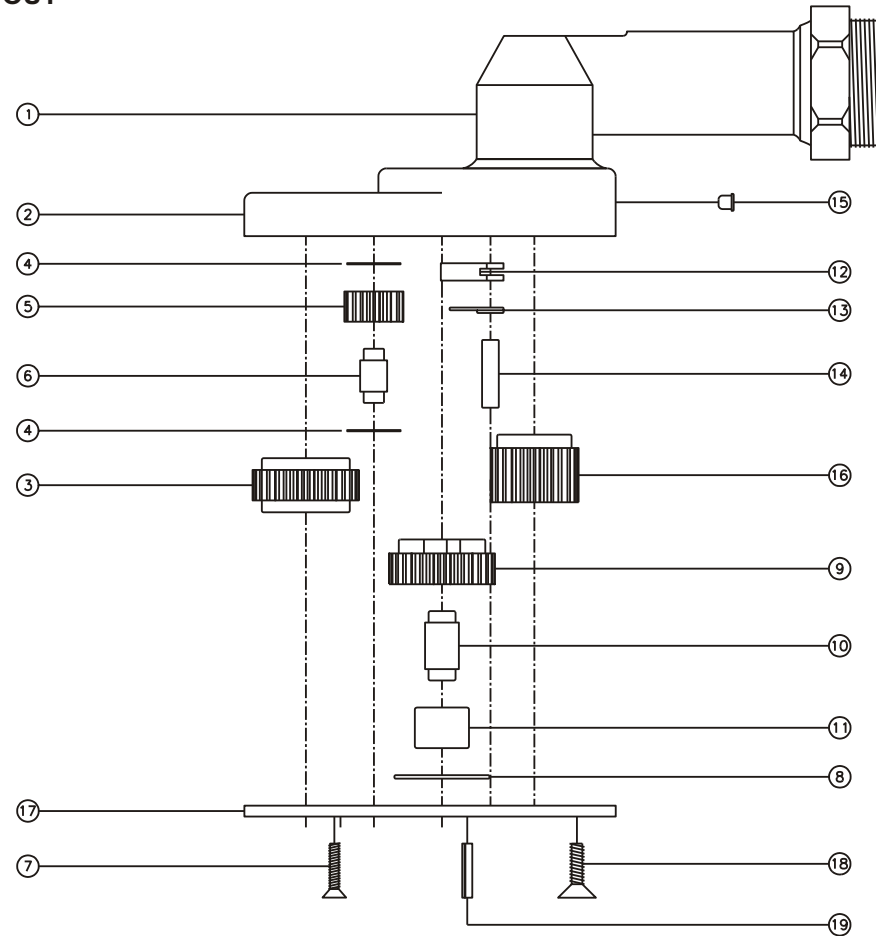

D & D PRODUCTION INC.

ASSEMBLY NO. 241620-0

HEAD NO. 8340

CROWFOOT ASS'Y
Rev. B
02-21-01

2500 WILLIAMS DRIVE • WATERFORD, MI • 48328

PHONE : (248) 334-2112 • FAX : (248) 334-0062

SIDE VIEW

TOP VIEW

GEAR ASSEMBLY

PARTS BLOWOUT

ITEM	DESCRIPTION	PART NO.	ITEM	DESCRIPTION	PART NO.	ITEM	DESCRIPTION	PART NO.
1	Angle Head	A/C 26	11	Cam Needle Bearing	B-56			
2	Gear Housing	241620-0-H	12	Pawl	1004-P			
3	Socket Gear	302816-1-XX	13	Pawl Spring	TS-156			
4	Thrust Race (4)	TRA-010	14	Pawl Pin	P-0520			
5	Idler Gear (2)	301510	15	Grease Fitting	1877			
6	Idler Pin (2)	IP-0816B	16	Drive Gear	302320-SD			
7	Screw #1 (2)	S-408	17	Bottom Plate	241620-0-P			
8	Thrust Race	TRA-411	18	Screw #2 (5)	S-608			
9	Cam Gear	302814-C	19	Roll Pin (2)	RP-808			
10	Cam Pin	IP-5620						