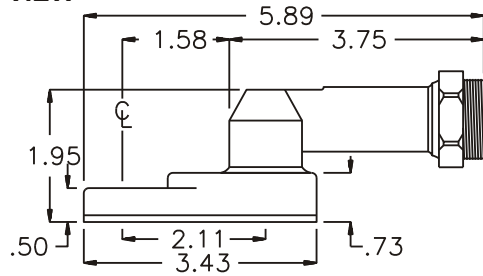

D & D PRODUCTION INC.

ASSEMBLY NO. 241620-0

HEAD NO. 8340

CROWFOOT ASS'Y
Rev. B
02-21-01

2500 WILLIAMS DRIVE • WATERFORD, MI • 48328

PHONE : (248) 334-2112 • FAX : (248) 334-0062

SIDE VIEW

TOP VIEW

GEAR ASSEMBLY

PARTS BLOWOUT

ITEM	DESCRIPTION	PART NO.	ITEM	DESCRIPTION	PART NO.	ITEM	DESCRIPTION	PART NO.
1	Angle Head	A/C 26	11	Cam Needle Bearing	B-56			
2	Gear Housing	241620-0-H	12	Pawl	1004-P			
3	Socket Gear	302816-1-XX	13	Pawl Spring	TS-156			
4	Thrust Race (4)	TRA-010	14	Pawl Pin	P-0520			
5	Idler Gear (2)	301510	15	Grease Fitting	1877			
6	Idler Pin (2)	IP-0816B	16	Drive Gear	302320-SD			
7	Screw #1 (2)	S-408	17	Bottom Plate	241620-0-P			
8	Thrust Race	TRA-411	18	Screw #2 (5)	S-608			
9	Cam Gear	302814-C	19	Roll Pin (2)	RP-808			
10	Cam Pin	IP-5620						