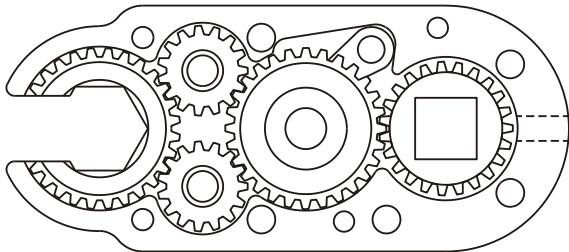

D & D PRODUCTION INC.

ASSEMBLY NO. 241620-0

HEAD NO. 8340

CROWFOOT ASS'Y
Rev. B
02-21-01

2500 WILLIAMS DRIVE • WATERFORD, MI • 48328

PHONE : (248) 334-2112 • FAX : (248) 334-0062

SIDE VIEW

TOP VIEW

GEAR ASSEMBLY

PARTS BLOWOUT

ITEM	DESCRIPTION	PART NO.	ITEM	DESCRIPTION	PART NO.	ITEM	DESCRIPTION	PART NO.
1	Angle Head	A/C 26	11	Cam Needle Bearing	B-56			
2	Gear Housing	241620-0-H	12	Pawl	1004-P			
3	Socket Gear	302816-1-XX	13	Pawl Spring	TS-156			
4	Thrust Race (4)	TRA-010	14	Pawl Pin	P-0520			
5	Idler Gear (2)	301510	15	Grease Fitting	1877			
6	Idler Pin (2)	IP-0816B	16	Drive Gear	302320-SD			
7	Screw #1 (2)	S-408	17	Bottom Plate	241620-0-P			
8	Thrust Race	TRA-411	18	Screw #2 (5)	S-608			
9	Cam Gear	302814-C	19	Roll Pin (2)	RP-808			
10	Cam Pin	IP-5620						