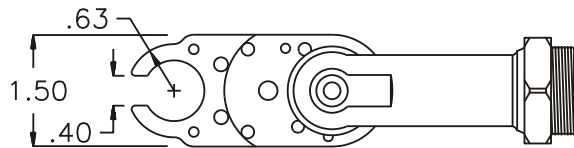

GEAR ASSEMBLY

PARTS BLOWOUT

ITEM	DESCRIPTION	PART NO.	ITEM	DESCRIPTION	PART NO.	ITEM	DESCRIPTION	PART NO.
1	Angle Head	A/C 26	11	Cam Needle Bearing	B-56			
2	Gear Housing	241620-0-H	12	Pawl	1004-P			
3	Socket Gear	302816-1-XX	13	Pawl Spring	TS-156			
4	Thrust Race (4)	TRA-010	14	Pawl Pin	P-0520			
5	Idler Gear (2)	301510	15	Grease Fitting	1877			
6	Idler Pin (2)	IP-0816B	16	Drive Gear	302320-SD			
7	Screw #1 (2)	S-408	17	Bottom Plate	241620-0-P			
8	Thrust Race	TRA-411	18	Screw #2 (5)	S-608			
9	Cam Gear	302814-C	19	Roll Pin (2)	RP-808			
10	Cam Pin	IP-5620						