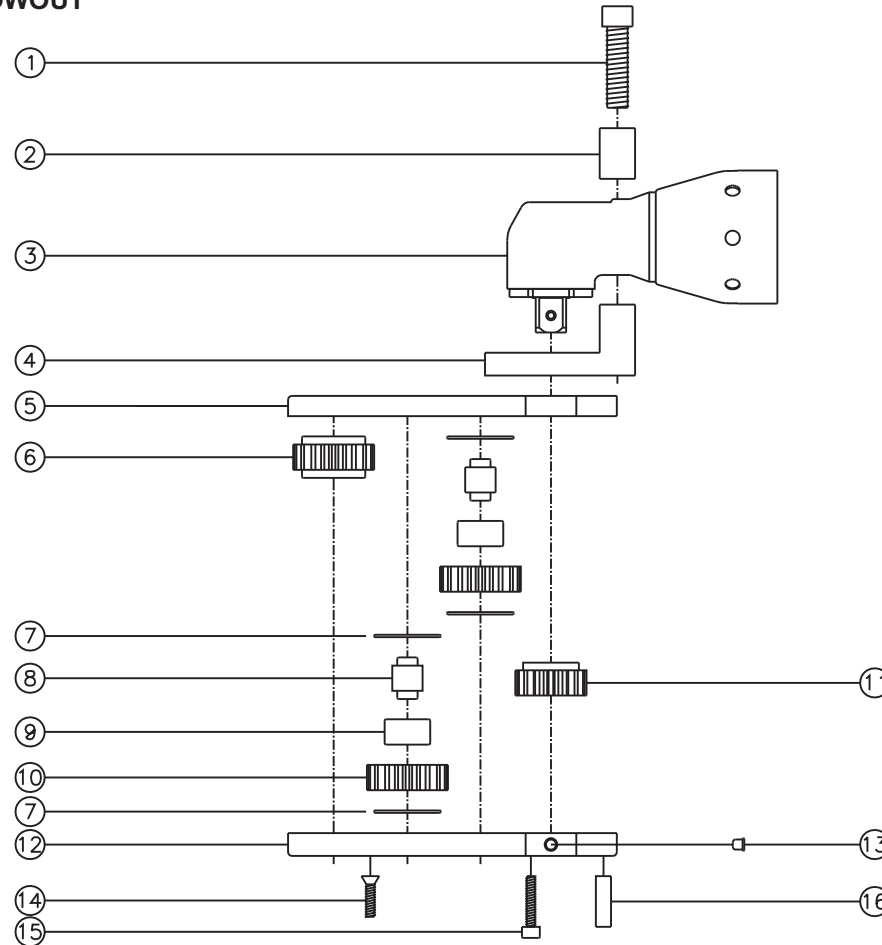

D & D PRODUCTION INC.

ASSEMBLY NO. 241618A-2

HEAD NO. 3247

CROWFOOT ASS'Y
Rev. A
07-17-08

2500 WILLIAMS DRIVE • WATERFORD, MI • 48328

PHONE : (248) 334-2112 • FAX : (248) 334-0062

SIDE VIEW

TOP VIEW

GEAR ASSEMBLY

PARTS BLOWOUT

ITEM	DESCRIPTION	PART NO.	ITEM	DESCRIPTION	PART NO.	ITEM	DESCRIPTION	PART NO.
1	Screw #1 (2)	S-1416SH	11	Drive Gear	201613B-38SD			
2	Yoke	FA-2509-C	12	Gear Housing (Bottom)	241618A-2-P			
3	Motor	ETV DS7-15-10S	13	Grease Fitting	1877			
4	Adapter	FA-2609-10S	14	Screw #2 (4)	S-608			
5	Gear Housing (Top)	241618A-2-H	15	Screw #3 (4)	S-610SH			
6	Socket Gear	201816-XX	16	Dowel Pin (3)	DP-1210			
7	Thrust Race (4)	TRA-411						
8	Idler Pin (2)	IP-6516						
9	Needle Bearing (2)	B-65						
10	Idler Gear (2)	201810						