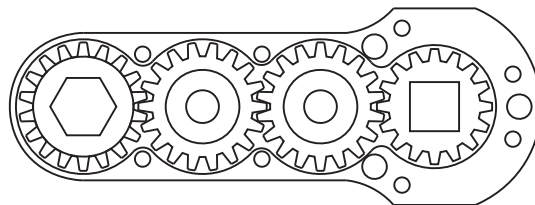

D & D PRODUCTION INC.

ASSEMBLY NO. 241618A-2

HEAD NO. 3247

CROWFOOT ASS'Y
Rev. A
07-17-08

2500 WILLIAMS DRIVE • WATERFORD, MI • 48328

PHONE : (248) 334-2112 • FAX : (248) 334-0062

SIDE VIEW

TOP VIEW

GEAR ASSEMBLY

PARTS BLOWOUT

ITEM	DESCRIPTION	PART NO.	ITEM	DESCRIPTION	PART NO.	ITEM	DESCRIPTION	PART NO.
1	Screw #1 (2)	S-1416SH	11	Drive Gear	201613B-38SD			
2	Yoke	FA-2509-C	12	Gear Housing (Bottom)	241618A-2-P			
3	Motor	ETV DS7-15-10S	13	Grease Fitting	1877			
4	Adapter	FA-2609-10S	14	Screw #2 (4)	S-608			
5	Gear Housing (Top)	241618A-2-H	15	Screw #3 (4)	S-610SH			
6	Socket Gear	201816-XX	16	Dowel Pin (3)	DP-1210			
7	Thrust Race (4)	TRA-411						
8	Idler Pin (2)	IP-6516						
9	Needle Bearing (2)	B-65						
10	Idler Gear (2)	201810						