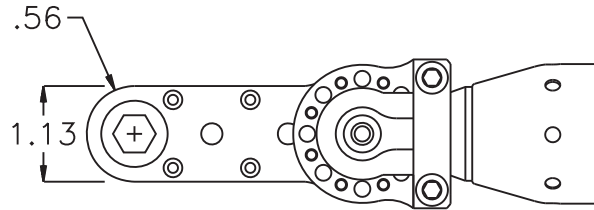

D & D PRODUCTION INC.

ASSEMBLY NO. 241618A-2

HEAD NO. 3247

CROWFOOT ASS'Y
Rev. A
07-17-08

2500 WILLIAMS DRIVE • WATERFORD, MI • 48328

PHONE : (248) 334-2112 • FAX : (248) 334-0062

SIDE VIEW

TOP VIEW

GEAR ASSEMBLY

PARTS BLOWOUT

ITEM	DESCRIPTION	PART NO.	ITEM	DESCRIPTION	PART NO.	ITEM	DESCRIPTION	PART NO.
1	Screw #1 (2)	S-1416SH	11	Drive Gear	201613B-38SD			
2	Yoke	FA-2509-C	12	Gear Housing (Bottom)	241618A-2-P			
3	Motor	ETV DS7-15-10S	13	Grease Fitting	1877			
4	Adapter	FA-2609-10S	14	Screw #2 (4)	S-608			
5	Gear Housing (Top)	241618A-2-H	15	Screw #3 (4)	S-610SH			
6	Socket Gear	201816-XX	16	Dowel Pin (3)	DP-1210			
7	Thrust Race (4)	TRA-411						
8	Idler Pin (2)	IP-6516						
9	Needle Bearing (2)	B-65						
10	Idler Gear (2)	201810						