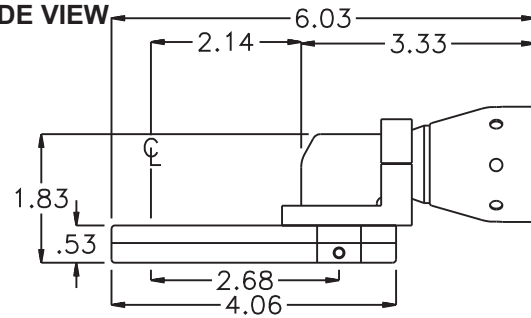

D & D PRODUCTION INC.

ASSEMBLY NO. 241618A-2

HEAD NO. 3247

CROWFOOT ASS'Y
Rev. A
07-17-08

2500 WILLIAMS DRIVE • WATERFORD, MI • 48328

PHONE : (248) 334-2112 • FAX : (248) 334-0062

SIDE VIEW

TOP VIEW

GEAR ASSEMBLY

PARTS BLOWOUT

ITEM	DESCRIPTION	PART NO.	ITEM	DESCRIPTION	PART NO.	ITEM	DESCRIPTION	PART NO.
1	Screw #1 (2)	S-1416SH	11	Drive Gear	201613B-38SD			
2	Yoke	FA-2509-C	12	Gear Housing (Bottom)	241618A-2-P			
3	Motor	ETV DS7-15-10S	13	Grease Fitting	1877			
4	Adapter	FA-2609-10S	14	Screw #2 (4)	S-608			
5	Gear Housing (Top)	241618A-2-H	15	Screw #3 (4)	S-610SH			
6	Socket Gear	201816-XX	16	Dowel Pin (3)	DP-1210			
7	Thrust Race (4)	TRA-411						
8	Idler Pin (2)	IP-6516						
9	Needle Bearing (2)	B-65						
10	Idler Gear (2)	201810						