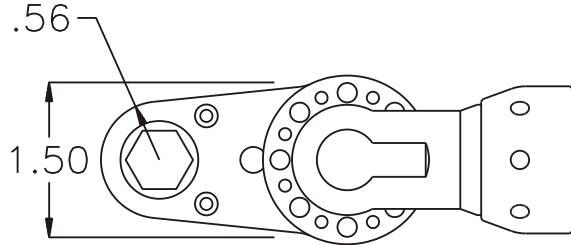

D & D PRODUCTION INC.®

ASSEMBLY NO. 241618A

HEAD NO. 3244

CROWFOOT ASS'Y
Rev. B
10-02-03

2500 WILLIAMS DRIVE • WATERFORD, MI • 48328

PHONE : (248) 334-2112 • FAX : (248) 334-0062

SIDE VIEW

TOP VIEW

GEAR ASSEMBLY

PARTS BLOWOUT

ITEM	DESCRIPTION	PART NO.	ITEM	DESCRIPTION	PART NO.	ITEM	DESCRIPTION	PART NO.
1	Angle Head	ETV S7-30	11	Grease Fitting	1877			
2	Housing Adapter	HA-2609-S730	12	Screw #1 (2)	S-608			
3	Gear Housing (Top)	241618A-H	13	Screw #2 (4)	S-610SH			
4	Socket Gear	201816-XX	14	Dowel Pin (3)	DP-1212			
5	Thrust Race (2)	TRA-411						
6	Idler Pin	IP-6516						
7	Needle Bearing	B-65						
8	Idler Gear	201810						
9	Drive Gear	201811-38SD						
10	Gear Housing (Bottom)	241618A-P						