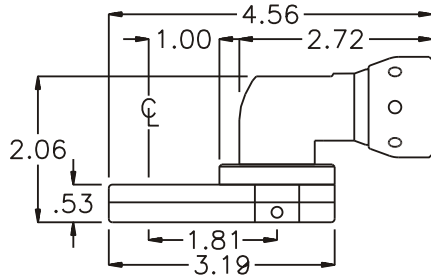

D & D PRODUCTION INC.®

ASSEMBLY NO. 241618A

HEAD NO. 3244

CROWFOOT ASS'Y
Rev. B
10-02-03

2500 WILLIAMS DRIVE • WATERFORD, MI • 48328

PHONE : (248) 334-2112 • FAX : (248) 334-0062

SIDE VIEW

TOP VIEW

GEAR ASSEMBLY

PARTS BLOWOUT

ITEM	DESCRIPTION	PART NO.	ITEM	DESCRIPTION	PART NO.	ITEM	DESCRIPTION	PART NO.
1	Angle Head	ETV S7-30	11	Grease Fitting	1877			
2	Housing Adapter	HA-2609-S730	12	Screw #1 (2)	S-608			
3	Gear Housing (Top)	241618A-H	13	Screw #2 (4)	S-610SH			
4	Socket Gear	201816-XX	14	Dowel Pin (3)	DP-1212			
5	Thrust Race (2)	TRA-411						
6	Idler Pin	IP-6516						
7	Needle Bearing	B-65						
8	Idler Gear	201810						
9	Drive Gear	201811-38SD						
10	Gear Housing (Bottom)	241618A-P						