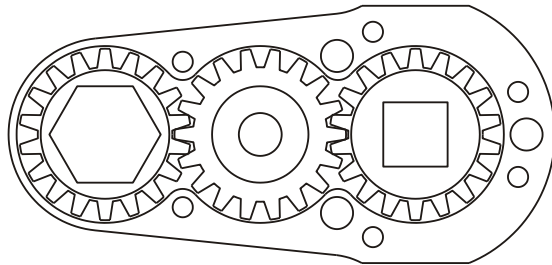

D & D PRODUCTION INC.®

ASSEMBLY NO. 241618A

HEAD NO. 3244

CROWFOOT ASS'Y
Rev. B
10-02-03

2500 WILLIAMS DRIVE • WATERFORD, MI • 48328

PHONE : (248) 334-2112 • FAX : (248) 334-0062

SIDE VIEW

TOP VIEW

GEAR ASSEMBLY

PARTS BLOWOUT

ITEM	DESCRIPTION	PART NO.	ITEM	DESCRIPTION	PART NO.	ITEM	DESCRIPTION	PART NO.
1	Angle Head	ETV S7-30	11	Grease Fitting	1877			
2	Housing Adapter	HA-2609-S730	12	Screw #1 (2)	S-608			
3	Gear Housing (Top)	241618A-H	13	Screw #2 (4)	S-610SH			
4	Socket Gear	201816-XX	14	Dowel Pin (3)	DP-1212			
5	Thrust Race (2)	TRA-411						
6	Idler Pin	IP-6516						
7	Needle Bearing	B-65						
8	Idler Gear	201810						
9	Drive Gear	201811-38SD						
10	Gear Housing (Bottom)	241618A-P						