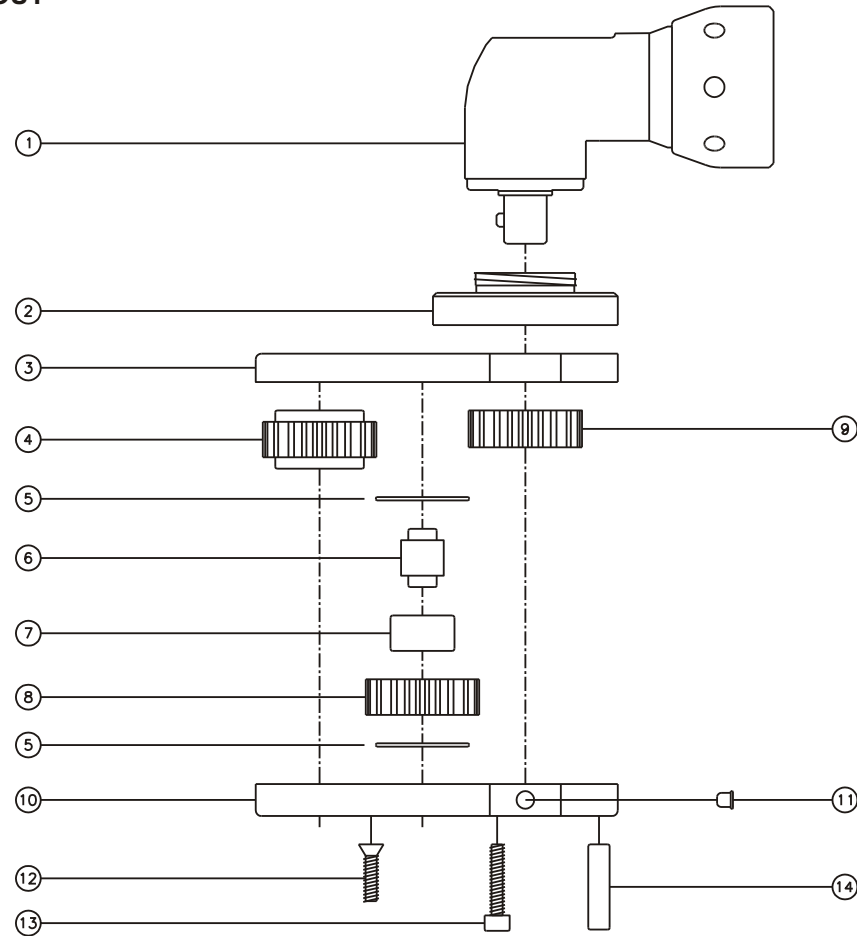

D & D PRODUCTION INC.®

ASSEMBLY NO. 241618A

HEAD NO. 3244

CROWFOOT ASS'Y
Rev. B
10-02-03

2500 WILLIAMS DRIVE • WATERFORD, MI • 48328

PHONE : (248) 334-2112 • FAX : (248) 334-0062

SIDE VIEW

TOP VIEW

GEAR ASSEMBLY

PARTS BLOWOUT

ITEM	DESCRIPTION	PART NO.	ITEM	DESCRIPTION	PART NO.	ITEM	DESCRIPTION	PART NO.
1	Angle Head	ETV S7-30	11	Grease Fitting	1877			
2	Housing Adapter	HA-2609-S730	12	Screw #1 (2)	S-608			
3	Gear Housing (Top)	241618A-H	13	Screw #2 (4)	S-610SH			
4	Socket Gear	201816-XX	14	Dowel Pin (3)	DP-1212			
5	Thrust Race (2)	TRA-411						
6	Idler Pin	IP-6516						
7	Needle Bearing	B-65						
8	Idler Gear	201810						
9	Drive Gear	201811-38SD						
10	Gear Housing (Bottom)	241618A-P						