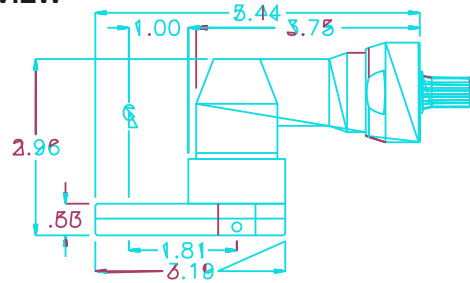

D & D PRODUCTION INC.

ASSEMBLY NO. 241618A

HEAD NO. 3242

CROWFOOT ASS'Y
Rev. A
12-03-96

2500 WILLIAMS DRIVE • WATERFORD, MI • 48328

PHONE : (248) 334-2112 • FAX : (248) 334-0062

SIDE VIEW

TOP VIEW

GEAR ASSEMBLY

PARTS BLOWOUT

ITEM	DESCRIPTION	PART NO.	ITEM	DESCRIPTION	PART NO.	ITEM	DESCRIPTION	PART NO.
1	Angle Head	32	11	Grease Fitting	1877			
2	Housing Adapter	HA32-322124	12	Screw #1 (2)	S-608			
3	Gear Housing (Top)	241618A-H	13	Screw #2 (4)	S-616SH			
4	Socket Gear	201816-XX	14	Dowel Pin (3)	DP-1212			
5	Thrust Race (2)	TRA-411						
6	Idler Pin	IP-6516						
7	Needle Bearing	B-65						
8	Idler Gear	201810						
9	Drive Gear	201830-SD						
10	Gear Housing (Bottom)	241618A-P						