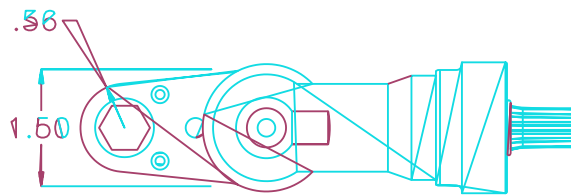

GEAR ASSEMBLY

PARTS BLOWOUT

ITEM	DESCRIPTION	PART NO.	ITEM	DESCRIPTION	PART NO.	ITEM	DESCRIPTION	PART NO.
1	Angle Head	32	11	Grease Fitting	1877			
2	Housing Adapter	HA32-322124	12	Screw #1 (2)	S-608			
3	Gear Housing (Top)	241618A-H	13	Screw #2 (4)	S-616SH			
4	Socket Gear	201816-XX	14	Dowel Pin (3)	DP-1212			
5	Thrust Race (2)	TRA-411						
6	Idler Pin	IP-6516						
7	Needle Bearing	B-65						
8	Idler Gear	201810						
9	Drive Gear	201830-SD						
10	Gear Housing (Bottom)	241618A-P						