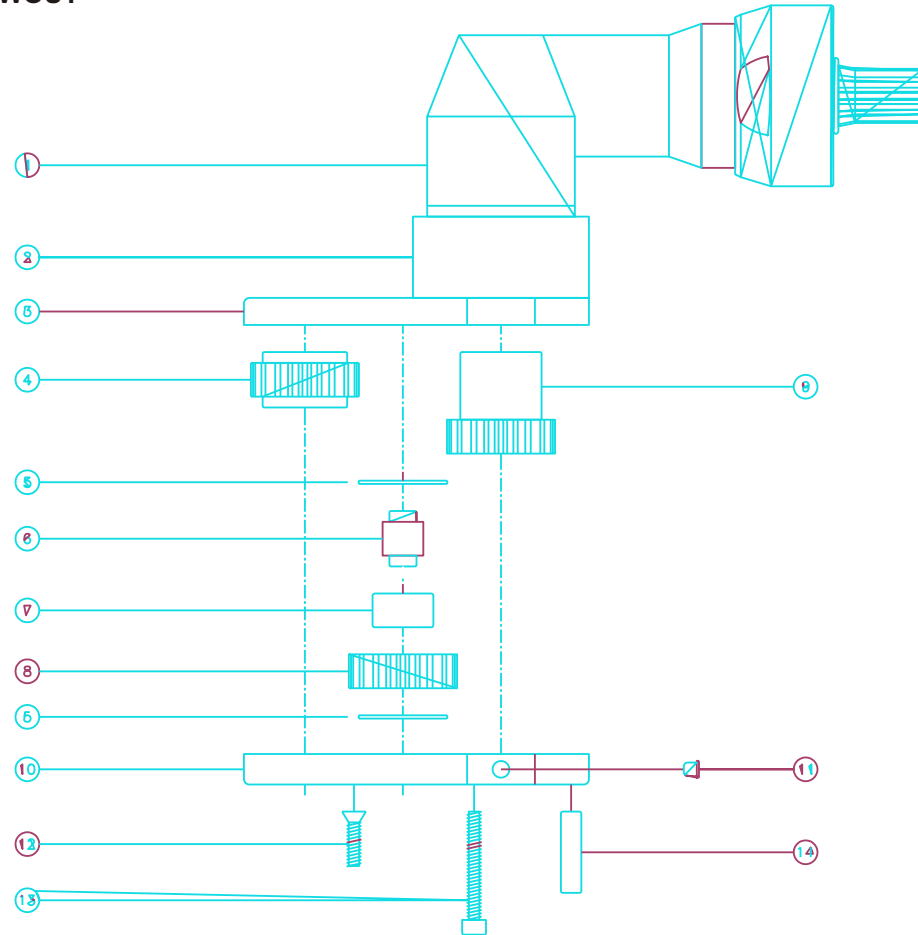

D & D PRODUCTION INC.

ASSEMBLY NO. 241618A

HEAD NO. 3242

CROWFOOT ASS'Y
Rev. A
12-03-96

2500 WILLIAMS DRIVE • WATERFORD, MI • 48328

PHONE : (248) 334-2112 • FAX : (248) 334-0062

SIDE VIEW

TOP VIEW

GEAR ASSEMBLY

PARTS BLOWOUT

ITEM	DESCRIPTION	PART NO.	ITEM	DESCRIPTION	PART NO.	ITEM	DESCRIPTION	PART NO.
1	Angle Head	32	11	Grease Fitting	1877			
2	Housing Adapter	HA32-322124	12	Screw #1 (2)	S-608			
3	Gear Housing (Top)	241618A-H	13	Screw #2 (4)	S-616SH			
4	Socket Gear	201816-XX	14	Dowel Pin (3)	DP-1212			
5	Thrust Race (2)	TRA-411						
6	Idler Pin	IP-6516						
7	Needle Bearing	B-65						
8	Idler Gear	201810						
9	Drive Gear	201830-SD						
10	Gear Housing (Bottom)	241618A-P						