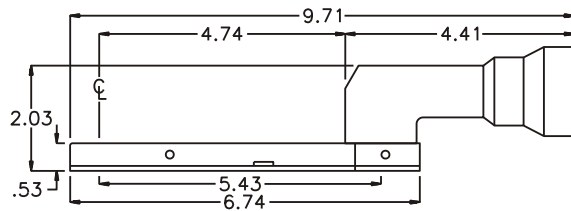

D & D PRODUCTION INC.

ASSEMBLY NO. 241618-5

HEAD NO. 5250

CROWFOOT ASS'Y
Rev. A
11-02-93

2500 WILLIAMS DRIVE • WATERFORD, MI • 48328

PHONE : (248) 334-2112 • FAX : (248) 334-0062

SIDE VIEW