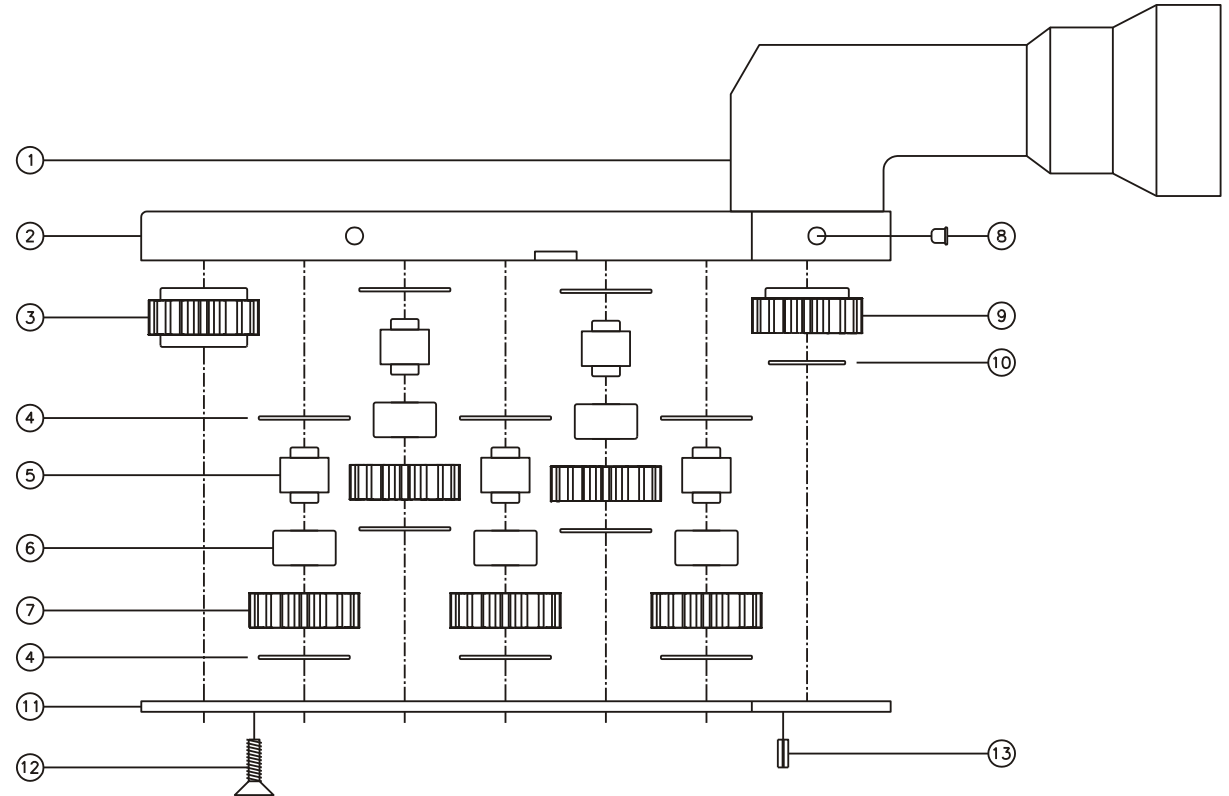

D & D PRODUCTION INC.

ASSEMBLY NO. 241618-5

HEAD NO. 5250

CROWFOOT ASS'Y
Rev. A
11-02-93

2500 WILLIAMS DRIVE • WATERFORD, MI • 48328

PHONE : (248) 334-2112 • FAX : (248) 334-0062

SIDE VIEW

TOP VIEW

GEAR ASSEMBLY

PARTS BLOWOUT

ITEM	DESCRIPTION	PART NO.	ITEM	DESCRIPTION	PART NO.	ITEM	DESCRIPTION	PART NO.
1	Angle Head	Cleco #12	11	Bottom Plate	241618-5-P			
2	Gear Housing	241618-5-H	12	Screw (10)	S-608			
3	Socket Gear	201816-XX	13	Roll Pin (4)	RP-604			
4	Thrust Race (10)	TRA-411						
5	Idler Pin (5)	IP-6516						
6	Needle Bearing (5)	B-65						
7	Idler Gear (5)	201810						
8	Grease Fitting (2)	1877						
9	Drive Gear	201810-SD						
10	Thrust Race	TRA-512						