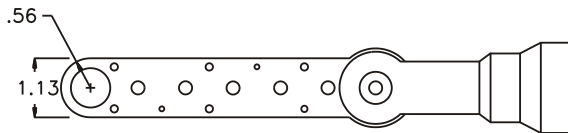

GEAR ASSEMBLY

PARTS BLOWOUT

ITEM	DESCRIPTION	PART NO.	ITEM	DESCRIPTION	PART NO.	ITEM	DESCRIPTION	PART NO.
1	Angle Head	Cleco #12	11	Bottom Plate	241618-5-P			
2	Gear Housing	241618-5-H	12	Screw (10)	S-608			
3	Socket Gear	201816-XX	13	Roll Pin (4)	RP-604			
4	Thrust Race (10)	TRA-411						
5	Idler Pin (5)	IP-6516						
6	Needle Bearing (5)	B-65						
7	Idler Gear (5)	201810						
8	Grease Fitting (2)	1877						
9	Drive Gear	201810-SD						
10	Thrust Race	TRA-512						