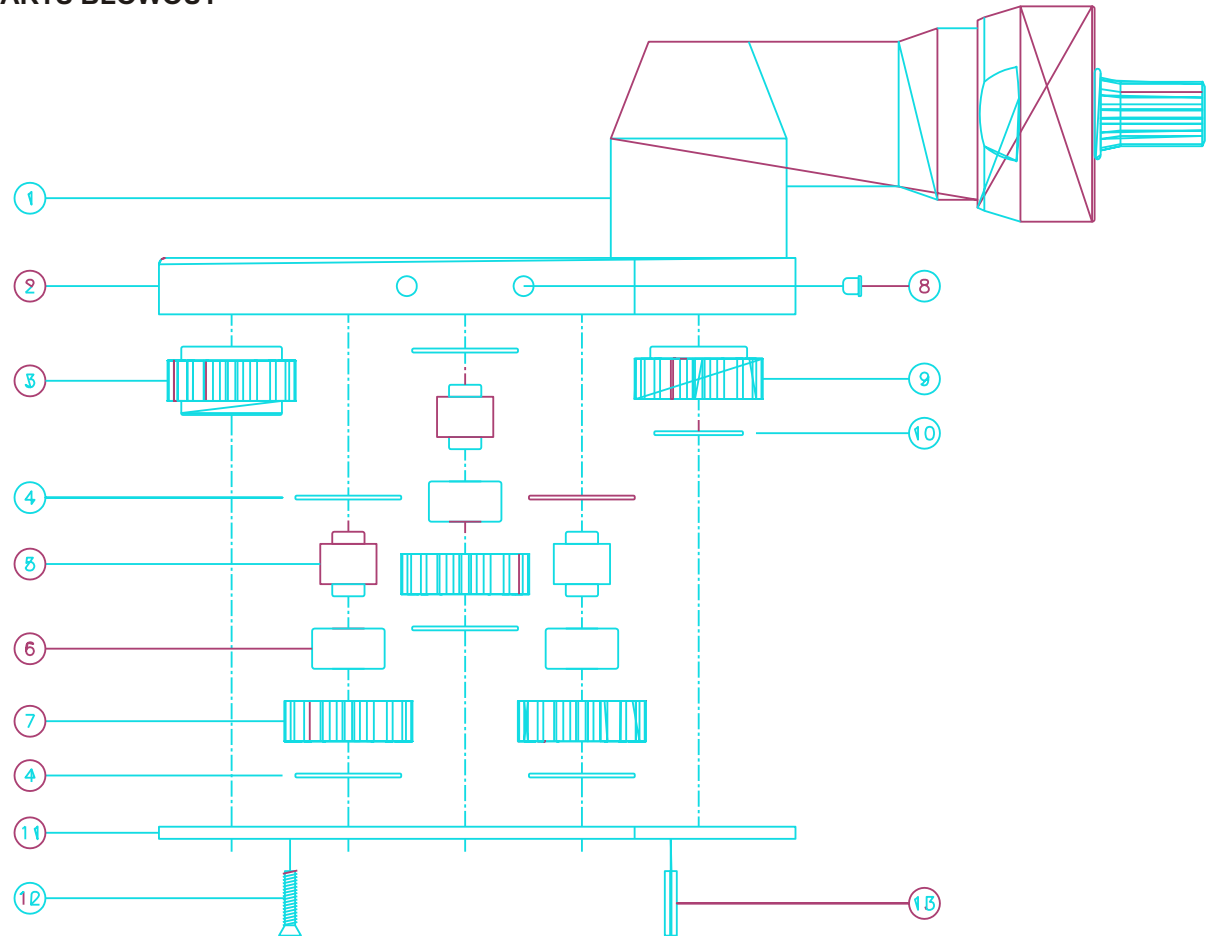

D & D PRODUCTION INC.

ASSEMBLY NO. 241618-3

HEAD NO. 3250

CROWFOOT ASS'Y
Rev. G
04-02-97

2500 WILLIAMS DRIVE • WATERFORD, MI • 48328

PHONE : (248) 334-2112 • FAX : (248) 334-0062

SIDE VIEW

TOP VIEW

GEAR ASSEMBLY

PARTS BLOWOUT

ITEM	DESCRIPTION	PART NO.	ITEM	DESCRIPTION	PART NO.	ITEM	DESCRIPTION	PART NO.
1	Angle Head	32	11	Bottom Plate	241618-3-P			
2	Gear Housing	241618-3-H	12	Screw (10)	S-408			
3	Socket Gear	201816-XX	13	Roll Pin (2)	RP-608			
4	Thrust Race (6)	TRA-411						
5	Idler Pin (3)	IP-6516						
6	Needle Bearing (3)	B-65						
7	Idler Gear (3)	201810						
8	Grease Fitting (2)	1877						
9	Drive Gear	201810-SD						
10	Thrust Race	TRA-512						