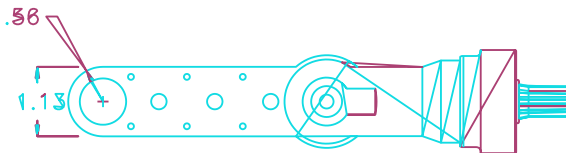

GEAR ASSEMBLY

PARTS BLOWOUT

ITEM	DESCRIPTION	PART NO.	ITEM	DESCRIPTION	PART NO.	ITEM	DESCRIPTION	PART NO.
1	Angle Head	32	11	Bottom Plate	241618-3-P			
2	Gear Housing	241618-3-H	12	Screw (10)	S-408			
3	Socket Gear	201816-XX	13	Roll Pin (2)	RP-608			
4	Thrust Race (6)	TRA-411						
5	Idler Pin (3)	IP-6516						
6	Needle Bearing (3)	B-65						
7	Idler Gear (3)	201810						
8	Grease Fitting (2)	1877						
9	Drive Gear	201810-SD						
10	Thrust Race	TRA-512						