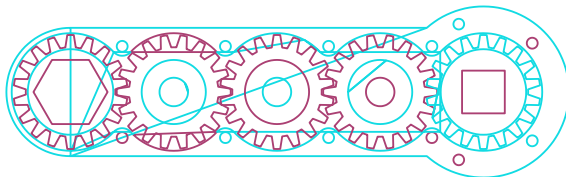

D & D PRODUCTION INC.

ASSEMBLY NO. 241618-3

HEAD NO. 3250

CROWFOOT ASS'Y
Rev. G
04-02-97

2500 WILLIAMS DRIVE • WATERFORD, MI • 48328

PHONE : (248) 334-2112 • FAX : (248) 334-0062

SIDE VIEW

TOP VIEW

GEAR ASSEMBLY

PARTS BLOWOUT

ITEM	DESCRIPTION	PART NO.	ITEM	DESCRIPTION	PART NO.	ITEM	DESCRIPTION	PART NO.
1	Angle Head	32	11	Bottom Plate	241618-3-P			
2	Gear Housing	241618-3-H	12	Screw (10)	S-408			
3	Socket Gear	201816-XX	13	Roll Pin (2)	RP-608			
4	Thrust Race (6)	TRA-411						
5	Idler Pin (3)	IP-6516						
6	Needle Bearing (3)	B-65						
7	Idler Gear (3)	201810						
8	Grease Fitting (2)	1877						
9	Drive Gear	201810-SD						
10	Thrust Race	TRA-512						