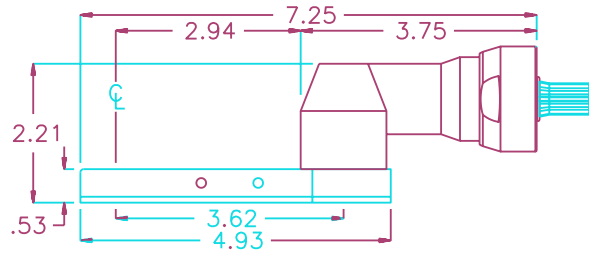

D & D PRODUCTION INC.

ASSEMBLY NO. 241618-3

HEAD NO. 3250

CROWFOOT ASS'Y
Rev. G
04-02-97

2500 WILLIAMS DRIVE • WATERFORD, MI • 48328

PHONE : (248) 334-2112 • FAX : (248) 334-0062

SIDE VIEW

TOP VIEW