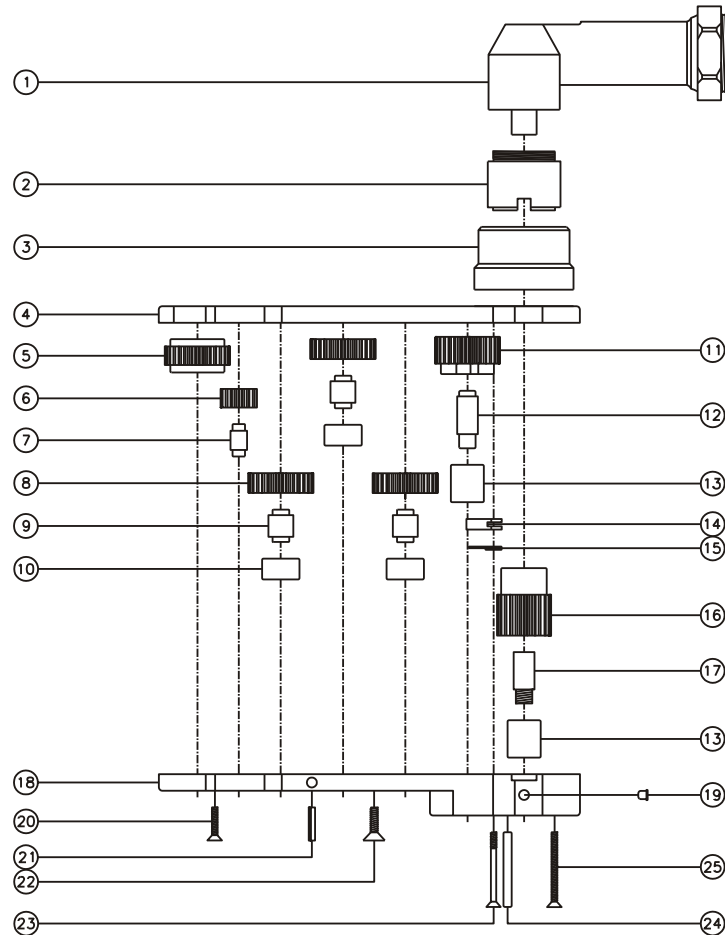

### SIDE VIEW

### TOP VIEW

### PARTS BLOWOUT

ITEM	DESCRIPTION	PART NO.	ITEM	DESCRIPTION	PART NO.	ITEM	DESCRIPTION	PART NO.
1	Angle Head w/ End Cap	ETV30	11	Cam Gear	302818-C	21	Roll Pin (2)	RP-608
2	Modified End Cap	EC 2222	12	Cam Pin	IP-5928A	22	Screw #2 (4)	S-608
3	Angle Head Adapter	HA 3530	13	Needle Bearing (2)	B-59	23	Pawl Pin Screw	SP-418
4	Top Plate	241618-1-5-P	14	Pawl	5352-P	24	Dowel Pin (2)	DP-818
5	Socket Gear	302816-XX	15	Pawl Spring	TS-156	25	Screw #3 (3)	S-418
6	Sm. Idler Gear (2)	301509	16	Drive Gear	302332			
7	Sm. Idler Pin (2)	IP-0816B	17	Drive Gear Pin	TP-5925			
8	Lg. Idler Gear (3)	302810	18	Gear Housing	241618-1-5-H			
9	Lg. Idler Pin (3)	IP-6516B	19	Grease Fitting (2)	1877			
10	Lg. Needle Bearing (3)	B-65	20	Screw #1	S-408			