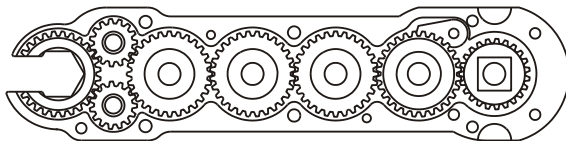

### SIDE VIEW

### PARTS BLOWOUT

ITEM	DESCRIPTION	PART NO.	ITEM	DESCRIPTION	PART NO.	ITEM	DESCRIPTION	PART NO.
1	Angle Head w/ End Cap	ETV30	11	Cam Gear	302818-C	21	Roll Pin (2)	RP-608
2	Modified End Cap	EC 2222	12	Cam Pin	IP-5928A	22	Screw #2 (4)	S-608
3	Angle Head Adapter	HA 3530	13	Needle Bearing (2)	B-59	23	Pawl Pin Screw	SP-418
4	Top Plate	241618-1-5-P	14	Pawl	5352-P	24	Dowel Pin (2)	DP-818
5	Socket Gear	302816-XX	15	Pawl Spring	TS-156	25	Screw #3 (3)	S-418
6	Sm. Idler Gear (2)	301509	16	Drive Gear	302332			
7	Sm. Idler Pin (2)	IP-0816B	17	Drive Gear Pin	TP-5925			
8	Lg. Idler Gear (3)	302810	18	Gear Housing	241618-1-5-H			
9	Lg. Idler Pin (3)	IP-6516B	19	Grease Fitting (2)	1877			
10	Lg. Needle Bearing (3)	B-65	20	Screw #1	S-408			