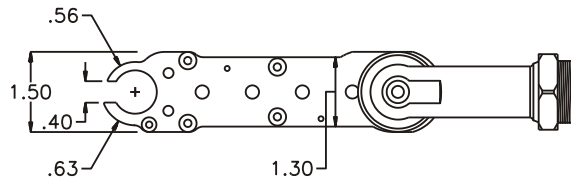

D & D PRODUCTION INC.

ASSEMBLY NO. 241618-1-5

HEAD NO. 5352

CROWFOOT ASS'Y
Rev. D
08-18-01

2500 WILLIAMS DRIVE • WATERFORD, MI • 48328

PHONE : (248) 334-2112 • FAX : (248) 334-0062

SIDE VIEW

TOP VIEW

GEAR ASSEMBLY

PARTS BLOWOUT

ITEM	DESCRIPTION	PART NO.	ITEM	DESCRIPTION	PART NO.	ITEM	DESCRIPTION	PART NO.
1	Angle Head w/ End Cap	ETV30	11	Cam Gear	302818-C	21	Roll Pin (2)	RP-608
2	Modified End Cap	EC 2222	12	Cam Pin	IP-5928A	22	Screw #2 (4)	S-608
3	Angle Head Adapter	HA 3530	13	Needle Bearing (2)	B-59	23	Pawl Pin Screw	SP-418
4	Top Plate	241618-1-5-P	14	Pawl	5352-P	24	Dowel Pin (2)	DP-818
5	Socket Gear	302816-XX	15	Pawl Spring	TS-156	25	Screw #3 (3)	S-418
6	Sm. Idler Gear (2)	301509	16	Drive Gear	302332			
7	Sm. Idler Pin (2)	IP-0816B	17	Drive Gear Pin	TP-5925			
8	Lg. Idler Gear (3)	302810	18	Gear Housing	241618-1-5-H			
9	Lg. Idler Pin (3)	IP-6516B	19	Grease Fitting (2)	1877			
10	Lg. Needle Bearing (3)	B-65	20	Screw #1	S-408