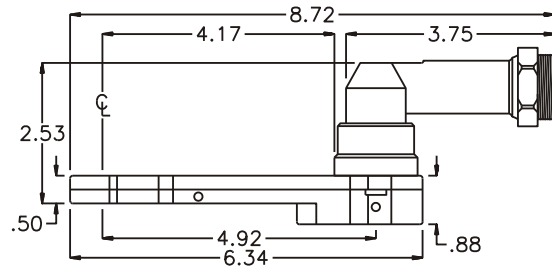

D & D PRODUCTION INC.

ASSEMBLY NO. 241618-1-5

HEAD NO. 5352

CROWFOOT ASS'Y
Rev. D
08-18-01

2500 WILLIAMS DRIVE • WATERFORD, MI • 48328

PHONE : (248) 334-2112 • FAX : (248) 334-0062

SIDE VIEW

TOP VIEW