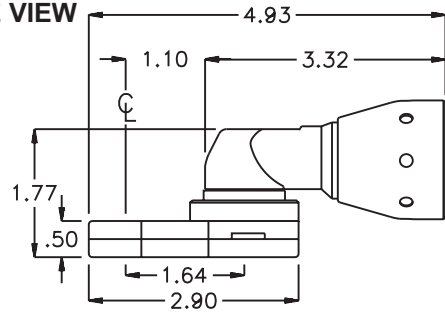

ASSEMBLY NO. 241616AM

HEAD NO. 1275

CROWFOOT ASS'Y
Rev. A
01-04-07

2500 WILLIAMS DRIVE • WATERFORD, MI • 48328

PHONE : (248) 334-2112 • FAX : (248) 334-0062

SIDE VIEW

TOP VIEW

GEAR ASSEMBLY

PARTS BLOWOUT

ITEM	DESCRIPTION	PART NO.	ITEM	DESCRIPTION	PART NO.	ITEM	DESCRIPTION	PART NO.
1	Motor	ETV DS4-20-10S	11	Grease Fitting	1877			
2	Angle Head Adapter	HA-2415-DS4X	12	Screw #1 (2)	S-406SH			
3	Gear Housing (Top)	241616AM-H	13	Screw #2 (4)	S-410SH			
4	Socket Gear	201616-XX	14	Dowel Pin (2)	DP-810			
5	Thrust Race (2)	W-1390-016						
6	Idler Gear	201609						
7	Idler Pin	IP-0816						
8	Bearing Needles (17)	LR15M58						
9	Drive Gear	201609-SD						
10	Gear Housing (Bottom)	241616AM-P						