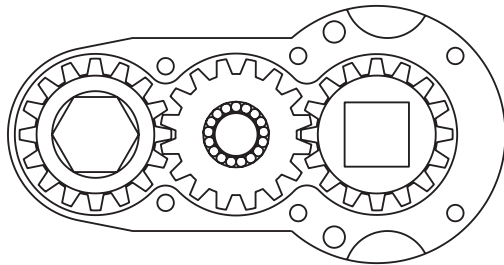

ASSEMBLY NO. 241616AM

HEAD NO. 1275

CROWFOOT ASS'Y
Rev. A
01-04-07

2500 WILLIAMS DRIVE • WATERFORD, MI • 48328

PHONE : (248) 334-2112 • FAX : (248) 334-0062

SIDE VIEW

TOP VIEW

GEAR ASSEMBLY

PARTS BLOWOUT

ITEM	DESCRIPTION	PART NO.	ITEM	DESCRIPTION	PART NO.	ITEM	DESCRIPTION	PART NO.
1	Motor	ETV DS4-20-10S	11	Grease Fitting	1877			
2	Angle Head Adapter	HA-2415-DS4X	12	Screw #1 (2)	S-406SH			
3	Gear Housing (Top)	241616AM-H	13	Screw #2 (4)	S-410SH			
4	Socket Gear	201616-XX	14	Dowel Pin (2)	DP-810			
5	Thrust Race (2)	W-1390-016						
6	Idler Gear	201609						
7	Idler Pin	IP-0816						
8	Bearing Needles (17)	LR15M58						
9	Drive Gear	201609-SD						
10	Gear Housing (Bottom)	241616AM-P						