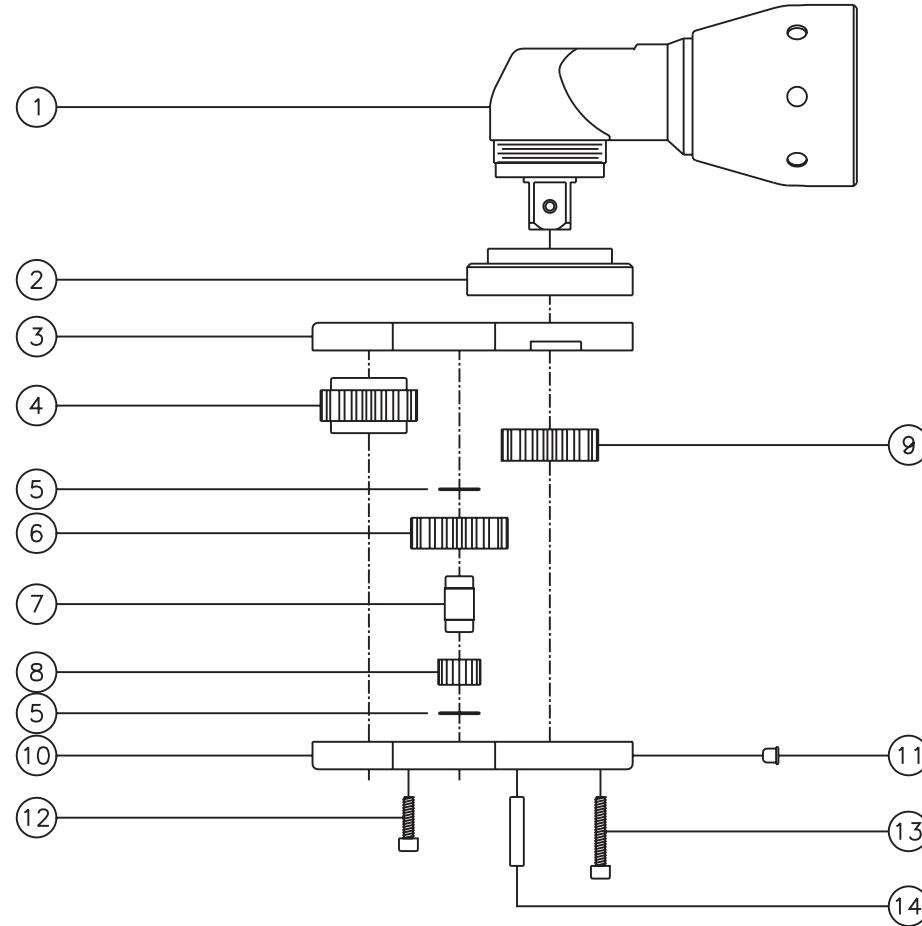

ASSEMBLY NO. 241616AM

HEAD NO. 1275

CROWFOOT ASS'Y
Rev. A
01-04-07

2500 WILLIAMS DRIVE • WATERFORD, MI • 48328

PHONE : (248) 334-2112 • FAX : (248) 334-0062

SIDE VIEW

TOP VIEW

GEAR ASSEMBLY

PARTS BLOWOUT

ITEM	DESCRIPTION	PART NO.	ITEM	DESCRIPTION	PART NO.	ITEM	DESCRIPTION	PART NO.
1	Motor	ETV DS4-20-10S	11	Grease Fitting	1877			
2	Angle Head Adapter	HA-2415-DS4X	12	Screw #1 (2)	S-406SH			
3	Gear Housing (Top)	241616AM-H	13	Screw #2 (4)	S-410SH			
4	Socket Gear	201616-XX	14	Dowel Pin (2)	DP-810			
5	Thrust Race (2)	W-1390-016						
6	Idler Gear	201609						
7	Idler Pin	IP-0816						
8	Bearing Needles (17)	LR15M58						
9	Drive Gear	201609-SD						
10	Gear Housing (Bottom)	241616AM-P						