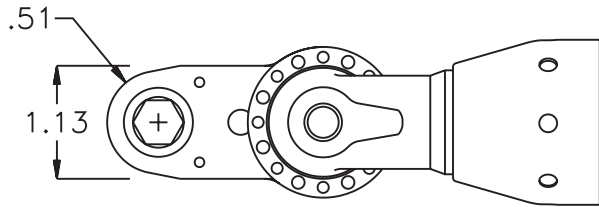

ASSEMBLY NO. 241616AM

HEAD NO. 1275

CROWFOOT ASS'Y
Rev. A
01-04-07

2500 WILLIAMS DRIVE • WATERFORD, MI • 48328

PHONE : (248) 334-2112 • FAX : (248) 334-0062

SIDE VIEW

TOP VIEW

GEAR ASSEMBLY

PARTS BLOWOUT

ITEM	DESCRIPTION	PART NO.	ITEM	DESCRIPTION	PART NO.	ITEM	DESCRIPTION	PART NO.
1	Motor	ETV DS4-20-10S	11	Grease Fitting	1877			
2	Angle Head Adapter	HA-2415-DS4X	12	Screw #1 (2)	S-406SH			
3	Gear Housing (Top)	241616AM-H	13	Screw #2 (4)	S-410SH			
4	Socket Gear	201616-XX	14	Dowel Pin (2)	DP-810			
5	Thrust Race (2)	W-1390-016						
6	Idler Gear	201609						
7	Idler Pin	IP-0816						
8	Bearing Needles (17)	LR15M58						
9	Drive Gear	201609-SD						
10	Gear Housing (Bottom)	241616AM-P						