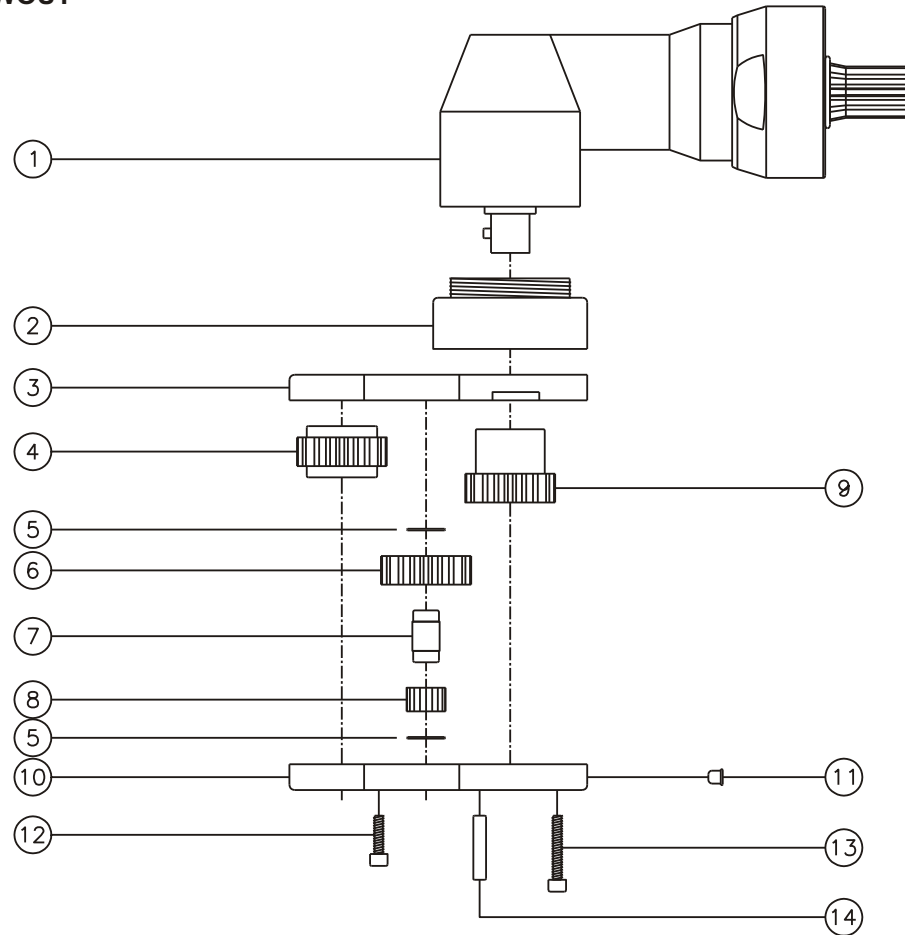

### SIDE VIEW

### TOP VIEW

### PARTS BLOWOUT

ITEM	DESCRIPTION	PART NO.	ITEM	DESCRIPTION	PART NO.	ITEM	DESCRIPTION	PART NO.
1	Angle Head	32	11	Grease Fitting	1877			
2	Angle Head Adapter	HA 3211	12	Screw #1 (2)	S-406SH			
3	Gear Housing (Top)	241616AM-H	13	Screw #2 (4)	S-410SH			
4	Socket Gear	201616-XX	14	Dowel Pin (2)	DP-810			
5	Thrust Race (2)	W-1390-016						
6	Idler Gear	201609						
7	Idler Pin	IP-0816						
8	Bearing Needles (17)	LR15M58						
9	Drive Gear	201623B-38SD						
10	Gear Housing (Bottom)	241616AM-P						