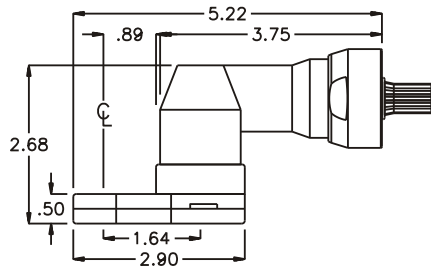

### SIDE VIEW

### PARTS BLOWOUT

ITEM	DESCRIPTION	PART NO.	ITEM	DESCRIPTION	PART NO.	ITEM	DESCRIPTION	PART NO.
1	Angle Head	32	11	Grease Fitting	1877			
2	Angle Head Adapter	HA 3211	12	Screw #1 (2)	S-406SH			
3	Gear Housing (Top)	241616AM-H	13	Screw #2 (4)	S-410SH			
4	Socket Gear	201616-XX	14	Dowel Pin (2)	DP-810			
5	Thrust Race (2)	W-1390-016						
6	Idler Gear	201609						
7	Idler Pin	IP-0816						
8	Bearing Needles (17)	LR15M58						
9	Drive Gear	201623B-38SD						
10	Gear Housing (Bottom)	241616AM-P						