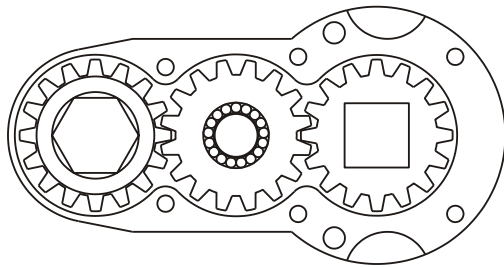

### SIDE VIEW

### TOP VIEW

### PARTS BLOWOUT

ITEM	DESCRIPTION	PART NO.	ITEM	DESCRIPTION	PART NO.	ITEM	DESCRIPTION	PART NO.
1	Angle Head	32	11	Grease Fitting	1877			
2	Angle Head Adapter	HA 3211	12	Screw #1 (2)	S-406SH			
3	Gear Housing (Top)	241616AM-H	13	Screw #2 (4)	S-410SH			
4	Socket Gear	201616-XX	14	Dowel Pin (2)	DP-810			
5	Thrust Race (2)	W-1390-016						
6	Idler Gear	201609						
7	Idler Pin	IP-0816						
8	Bearing Needles (17)	LR15M58						
9	Drive Gear	201623B-38SD						
10	Gear Housing (Bottom)	241616AM-P						