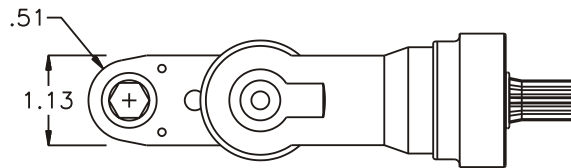

D & D PRODUCTION INC.

ASSEMBLY NO. 241616AM

HEAD NO. 1263

CROWFOOT ASS'Y
Rev. A
04-26-01

2500 WILLIAMS DRIVE • WATERFORD, MI • 48328

PHONE : (248) 334-2112 • FAX : (248) 334-0062

SIDE VIEW

TOP VIEW

GEAR ASSEMBLY

PARTS BLOWOUT

ITEM	DESCRIPTION	PART NO.	ITEM	DESCRIPTION	PART NO.	ITEM	DESCRIPTION	PART NO.
1	Angle Head	32	11	Grease Fitting	1877			
2	Angle Head Adapter	HA 3211	12	Screw #1 (2)	S-406SH			
3	Gear Housing (Top)	241616AM-H	13	Screw #2 (4)	S-410SH			
4	Socket Gear	201616-XX	14	Dowel Pin (2)	DP-810			
5	Thrust Race (2)	W-1390-016						
6	Idler Gear	201609						
7	Idler Pin	IP-0816						
8	Bearing Needles (17)	LR15M58						
9	Drive Gear	201623B-38SD						
10	Gear Housing (Bottom)	241616AM-P