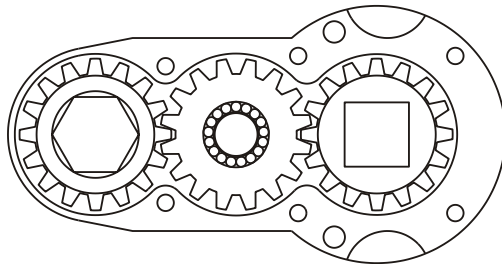

D & D PRODUCTION INC.

ASSEMBLY NO. 241616AM

HEAD NO. 1262

CROWFOOT ASS'Y
Rev. B
01-18-01

2500 WILLIAMS DRIVE • WATERFORD, MI • 48328

PHONE : (248) 334-2112 • FAX : (248) 334-0062

SIDE VIEW

TOP VIEW

GEAR ASSEMBLY

PARTS BLOWOUT

ITEM	DESCRIPTION	PART NO.	ITEM	DESCRIPTION	PART NO.	ITEM	DESCRIPTION	PART NO.
1	Angle Head	GSE 5714	11	Grease Fitting	1877			
2	Angle Head Adapter	HA 5714	12	Screw #1 (2)	S-406SH			
3	Gear Housing (Top)	241616AM-H	13	Screw #2 (4)	S-410SH			
4	Socket Gear	201616-XX	14	Dowel Pin (2)	DP-810			
5	Thrust Race (2)	W-1390-016						
6	Idler Gear	201609						
7	Idler Pin	IP-0816						
8	Bearing Needles (17)	LR15M58						
9	Drive Gear	201624-SD						
10	Gear Housing (Bottom)	241616AM-P						