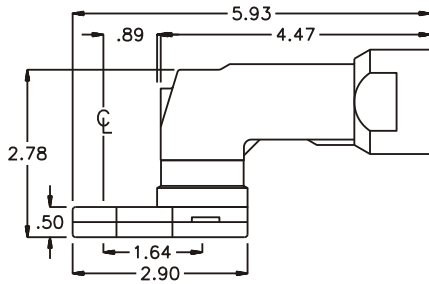

D & D PRODUCTION INC.

ASSEMBLY NO. 241616AM

HEAD NO. 1262

CROWFOOT ASS'Y
Rev. B
01-18-01

2500 WILLIAMS DRIVE • WATERFORD, MI • 48328

PHONE : (248) 334-2112 • FAX : (248) 334-0062

SIDE VIEW

TOP VIEW