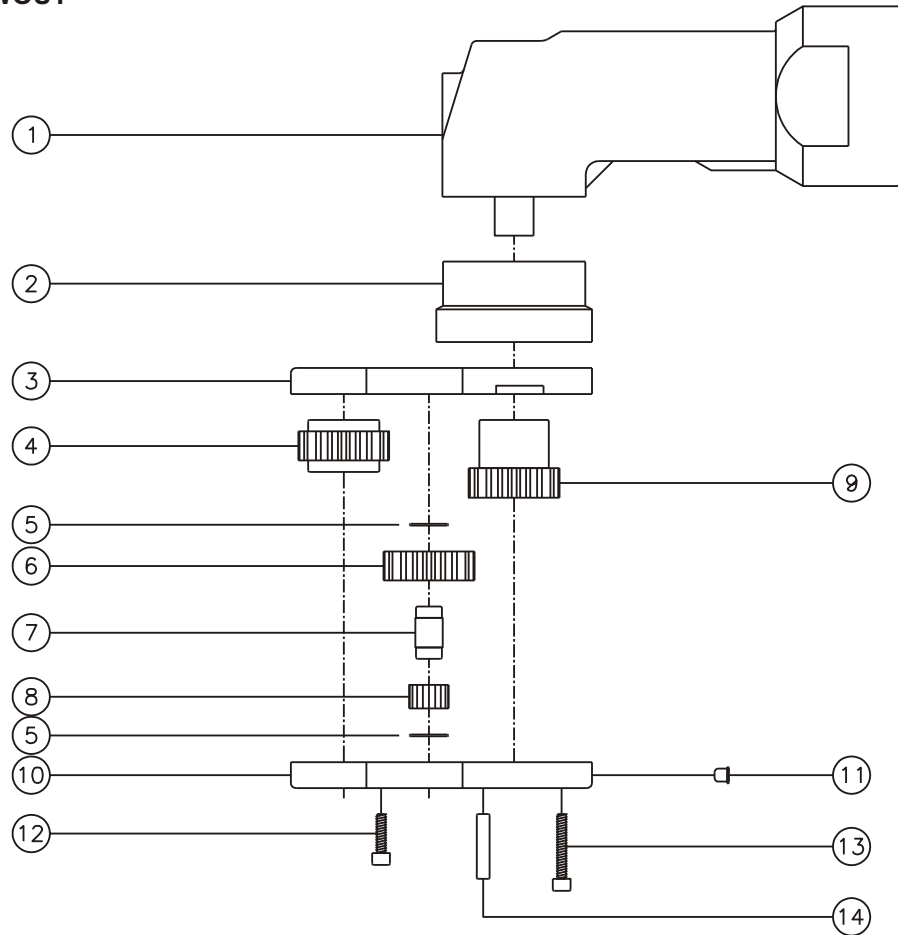

D & D PRODUCTION INC.

ASSEMBLY NO. 241616AM

HEAD NO. 1262

CROWFOOT ASS'Y
Rev. B
01-18-01

2500 WILLIAMS DRIVE • WATERFORD, MI • 48328

PHONE : (248) 334-2112 • FAX : (248) 334-0062

SIDE VIEW

TOP VIEW

GEAR ASSEMBLY

PARTS BLOWOUT

ITEM	DESCRIPTION	PART NO.	ITEM	DESCRIPTION	PART NO.	ITEM	DESCRIPTION	PART NO.
1	Angle Head	GSE 5714	11	Grease Fitting	1877			
2	Angle Head Adapter	HA 5714	12	Screw #1 (2)	S-406SH			
3	Gear Housing (Top)	241616AM-H	13	Screw #2 (4)	S-410SH			
4	Socket Gear	201616-XX	14	Dowel Pin (2)	DP-810			
5	Thrust Race (2)	W-1390-016						
6	Idler Gear	201609						
7	Idler Pin	IP-0816						
8	Bearing Needles (17)	LR15M58						
9	Drive Gear	201624-SD						
10	Gear Housing (Bottom)	241616AM-P						