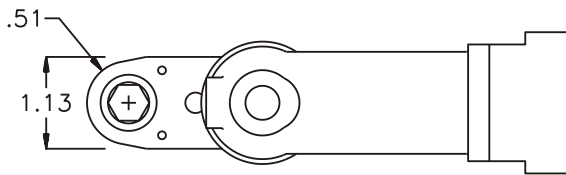

GEAR ASSEMBLY

PARTS BLOWOUT

ITEM	DESCRIPTION	PART NO.	ITEM	DESCRIPTION	PART NO.	ITEM	DESCRIPTION	PART NO.
1	Angle Head	GSE 5714	11	Grease Fitting	1877			
2	Angle Head Adapter	HA 5714	12	Screw #1 (2)	S-406SH			
3	Gear Housing (Top)	241616AM-H	13	Screw #2 (4)	S-410SH			
4	Socket Gear	201616-XX	14	Dowel Pin (2)	DP-810			
5	Thrust Race (2)	W-1390-016						
6	Idler Gear	201609						
7	Idler Pin	IP-0816						
8	Bearing Needles (17)	LR15M58						
9	Drive Gear	201624-SD						
10	Gear Housing (Bottom)	241616AM-P						