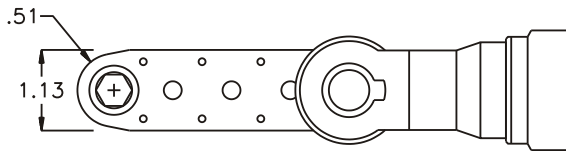

GEAR ASSEMBLY

PARTS BLOWOUT

ITEM	DESCRIPTION	PART NO.	ITEM	DESCRIPTION	PART NO.	ITEM	DESCRIPTION	PART NO.
1	Angle Head	IR TR3	11	Grease Fitting	1877			
2	Angle Head Adapter	HAL 3648-TR3	12	Gear Housing (Bottom)	241616AL-3-P			
3	Drive Shaft	DS-38F38M2253	13	Screw #1 (6)	S-406SH			
4	Gear Housing (Top)	241616A-3-H	14	Dowel Pin (2)	DP-810			
5	Socket Gear	201616-XX	15	Screw #2 (4)	S-410SH			
6	Thrust Race (6)	W-1390-016						
7	Idler Gear (3)	201609						
8	Idler Pin (3)	IP-0816						
9	Bearing Needles (51)	LR15M58						
10	Drive Gear	201643-38SD						