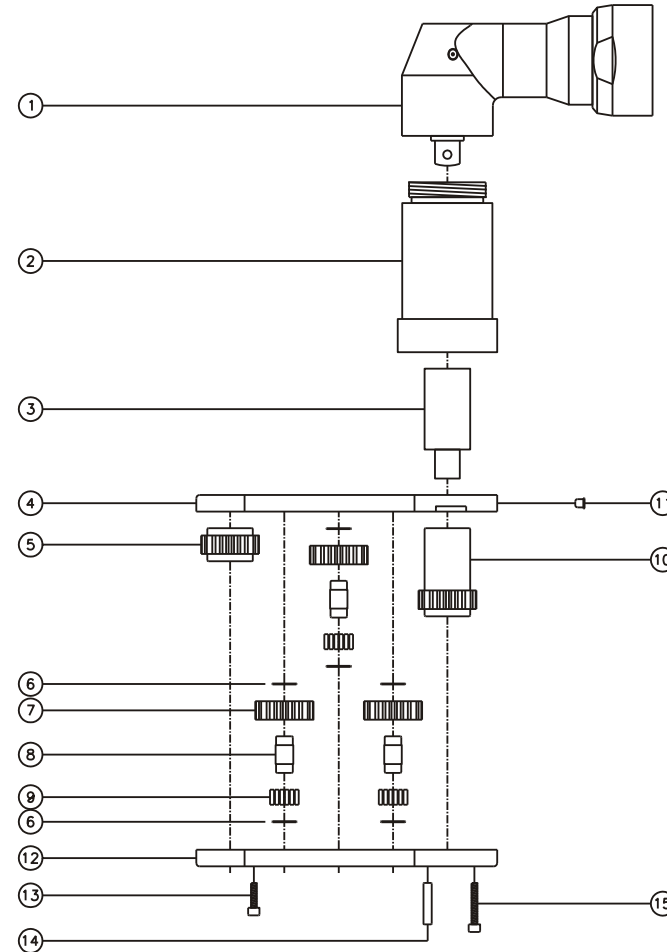

D & D PRODUCTION INC.

ASSEMBLY NO. 241616AL16-3

HEAD NO. 3070

CROWFOOT ASS'Y
Rev. B
02-06-02

2500 WILLIAMS DRIVE • WATERFORD, MI • 48328

PHONE : (248) 334-2112 • FAX : (248) 334-0062

SIDE VIEW

TOP VIEW

GEAR ASSEMBLY

PARTS BLOWOUT

ITEM	DESCRIPTION	PART NO.	ITEM	DESCRIPTION	PART NO.	ITEM	DESCRIPTION	PART NO.
1	Angle Head	IR TR3	11	Grease Fitting	1877			
2	Angle Head Adapter	HAL 3648-TR3	12	Gear Housing (Bottom)	241616AL-3-P			
3	Drive Shaft	DS-38F38M2253	13	Screw #1 (6)	S-406SH			
4	Gear Housing (Top)	241616A-3-H	14	Dowel Pin (2)	DP-810			
5	Socket Gear	201616-XX	15	Screw #2 (4)	S-410SH			
6	Thrust Race (6)	W-1390-016						
7	Idler Gear (3)	201609						
8	Idler Pin (3)	IP-0816						
9	Bearing Needles (51)	LR15M58						
10	Drive Gear	201643-38SD						