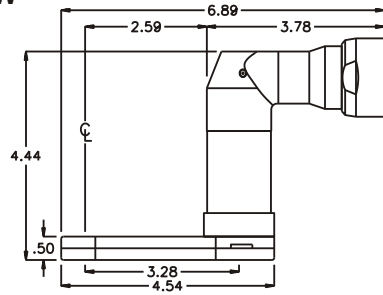

D & D PRODUCTION INC.

ASSEMBLY NO. 241616AL16-3

HEAD NO. 3070

CROWFOOT ASS'Y
Rev. B
02-06-02

2500 WILLIAMS DRIVE • WATERFORD, MI • 48328

PHONE : (248) 334-2112 • FAX : (248) 334-0062

SIDE VIEW

TOP VIEW

GEAR ASSEMBLY

PARTS BLOWOUT

ITEM	DESCRIPTION	PART NO.	ITEM	DESCRIPTION	PART NO.	ITEM	DESCRIPTION	PART NO.
1	Angle Head	IR TR3	11	Grease Fitting	1877			
2	Angle Head Adapter	HAL 3648-TR3	12	Gear Housing (Bottom)	241616AL-3-P			
3	Drive Shaft	DS-38F38M2253	13	Screw #1 (6)	S-406SH			
4	Gear Housing (Top)	241616A-3-H	14	Dowel Pin (2)	DP-810			
5	Socket Gear	201616-XX	15	Screw #2 (4)	S-410SH			
6	Thrust Race (6)	W-1390-016						
7	Idler Gear (3)	201609						
8	Idler Pin (3)	IP-0816						
9	Bearing Needles (51)	LR15M58						
10	Drive Gear	201643-38SD						