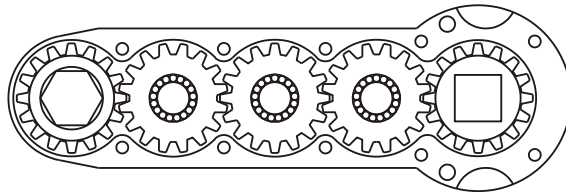

D & D PRODUCTION INC.

ASSEMBLY NO. 241616AL16-3

HEAD NO. 3070

CROWFOOT ASS'Y
Rev. B
02-06-02

2500 WILLIAMS DRIVE • WATERFORD, MI • 48328

PHONE : (248) 334-2112 • FAX : (248) 334-0062

SIDE VIEW

TOP VIEW

GEAR ASSEMBLY

PARTS BLOWOUT

ITEM	DESCRIPTION	PART NO.	ITEM	DESCRIPTION	PART NO.	ITEM	DESCRIPTION	PART NO.
1	Angle Head	IR TR3	11	Grease Fitting	1877			
2	Angle Head Adapter	HAL 3648-TR3	12	Gear Housing (Bottom)	241616AL-3-P			
3	Drive Shaft	DS-38F38M2253	13	Screw #1 (6)	S-406SH			
4	Gear Housing (Top)	241616A-3-H	14	Dowel Pin (2)	DP-810			
5	Socket Gear	201616-XX	15	Screw #2 (4)	S-410SH			
6	Thrust Race (6)	W-1390-016						
7	Idler Gear (3)	201609						
8	Idler Pin (3)	IP-0816						
9	Bearing Needles (51)	LR15M58						
10	Drive Gear	201643-38SD						